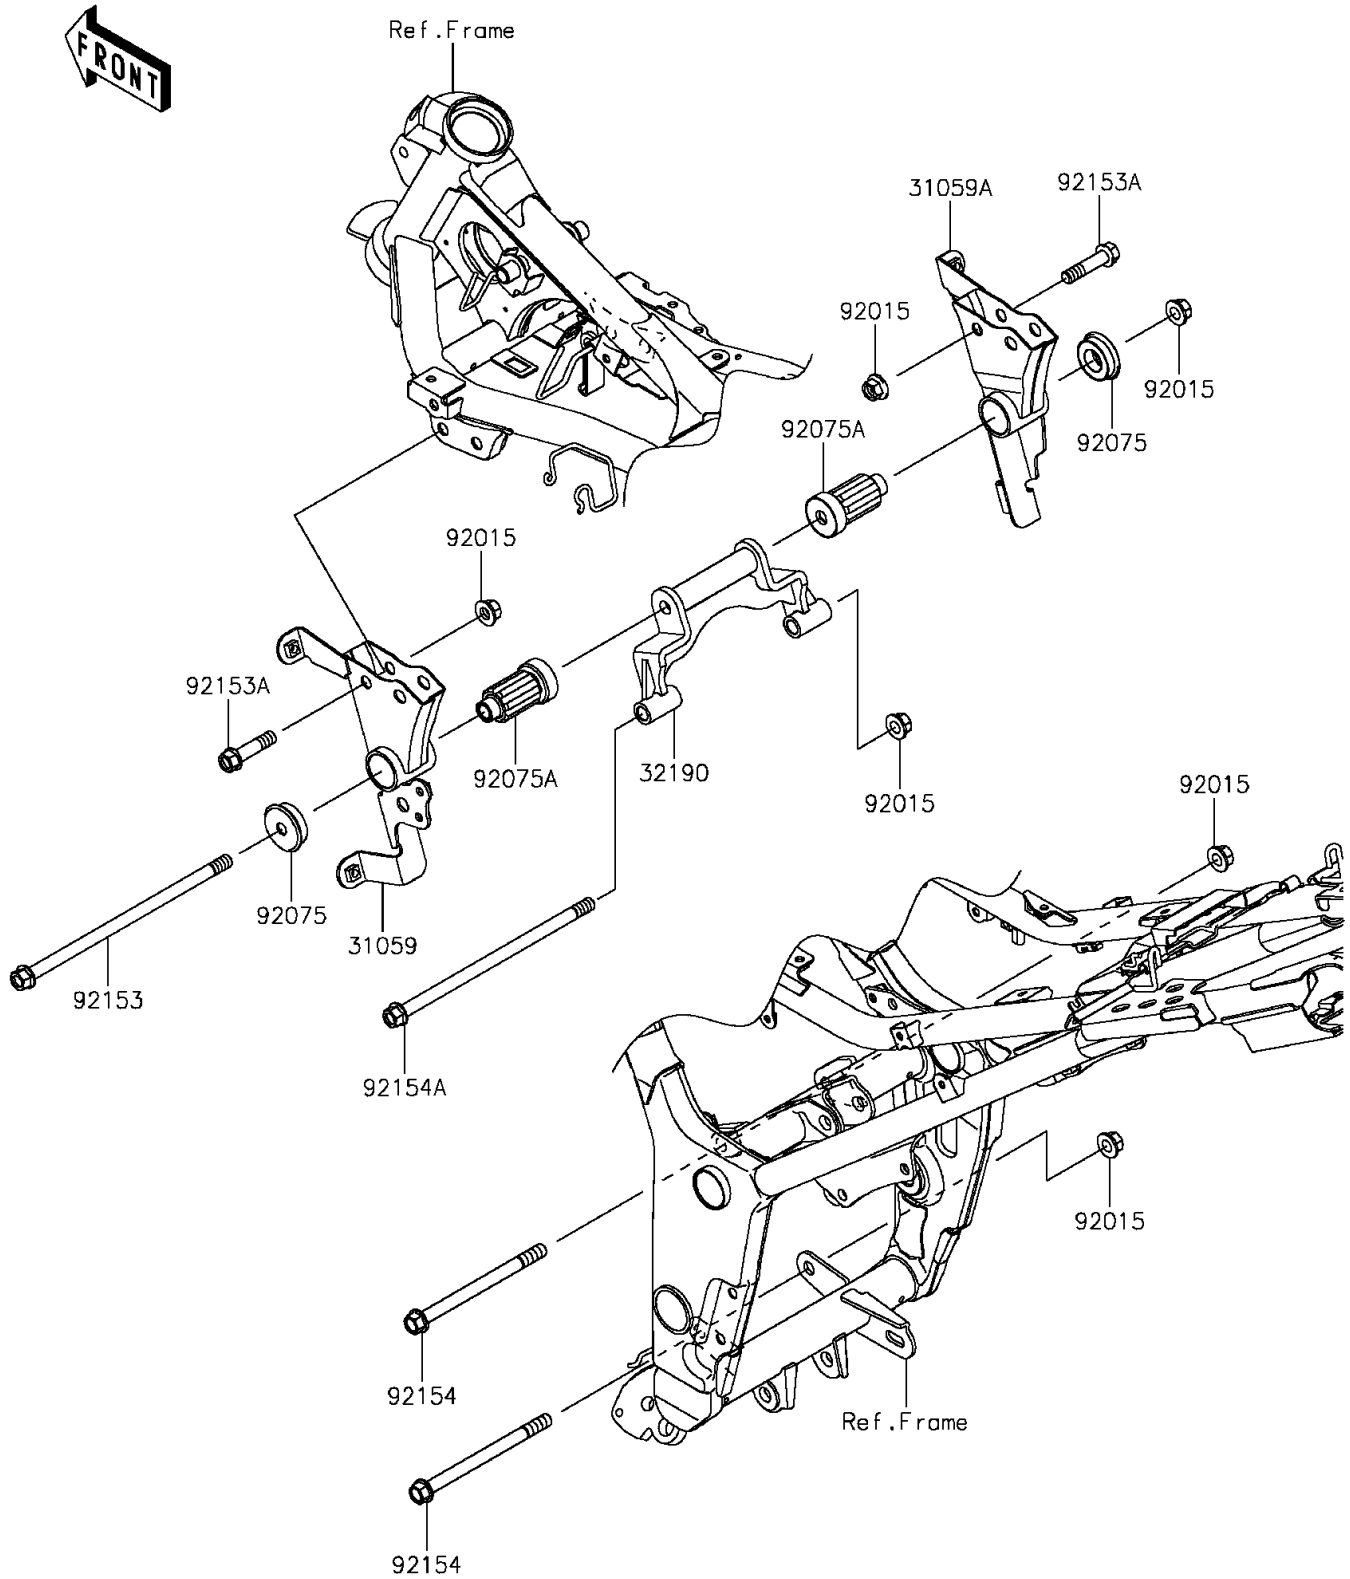

## PARTS DIAGRAM

### Engine Mount

F2122

## PARTS LIST

### Engine Mount

**Kawasaki**

Let the Good Times Roll®

ITEM NAME	PART NUMBER	QUANTITY
BRACKET-COMP-ENGINE,LH (Ref # 31059)	31059-0061	1
BRACKET-COMP-ENGINE,RH (Ref # 31059A)	31059-0062	1
BRACKET-ENGINE (Ref # 32190)	32190-0629	1
NUT,FLANGED,10MM (Ref # 92015)	92015-1415	8
DAMPER,ENGINE MOUNT (Ref # 92075)	92075-1738	2
DAMPER,ENGINE MOUNT,MAIN (Ref # 92075A)	92075-1739	2
BOLT,FLANGED,10X240 (Ref # 92153)	92153-0559	1
BOLT,FLANGED,10X42 (Ref # 92153A)	92153-1957	4
BOLT,FLANGED,10X135 (Ref # 92154)	92154-0359	2
BOLT,FLANGED,10X210 (Ref # 92154A)	92154-0360	1