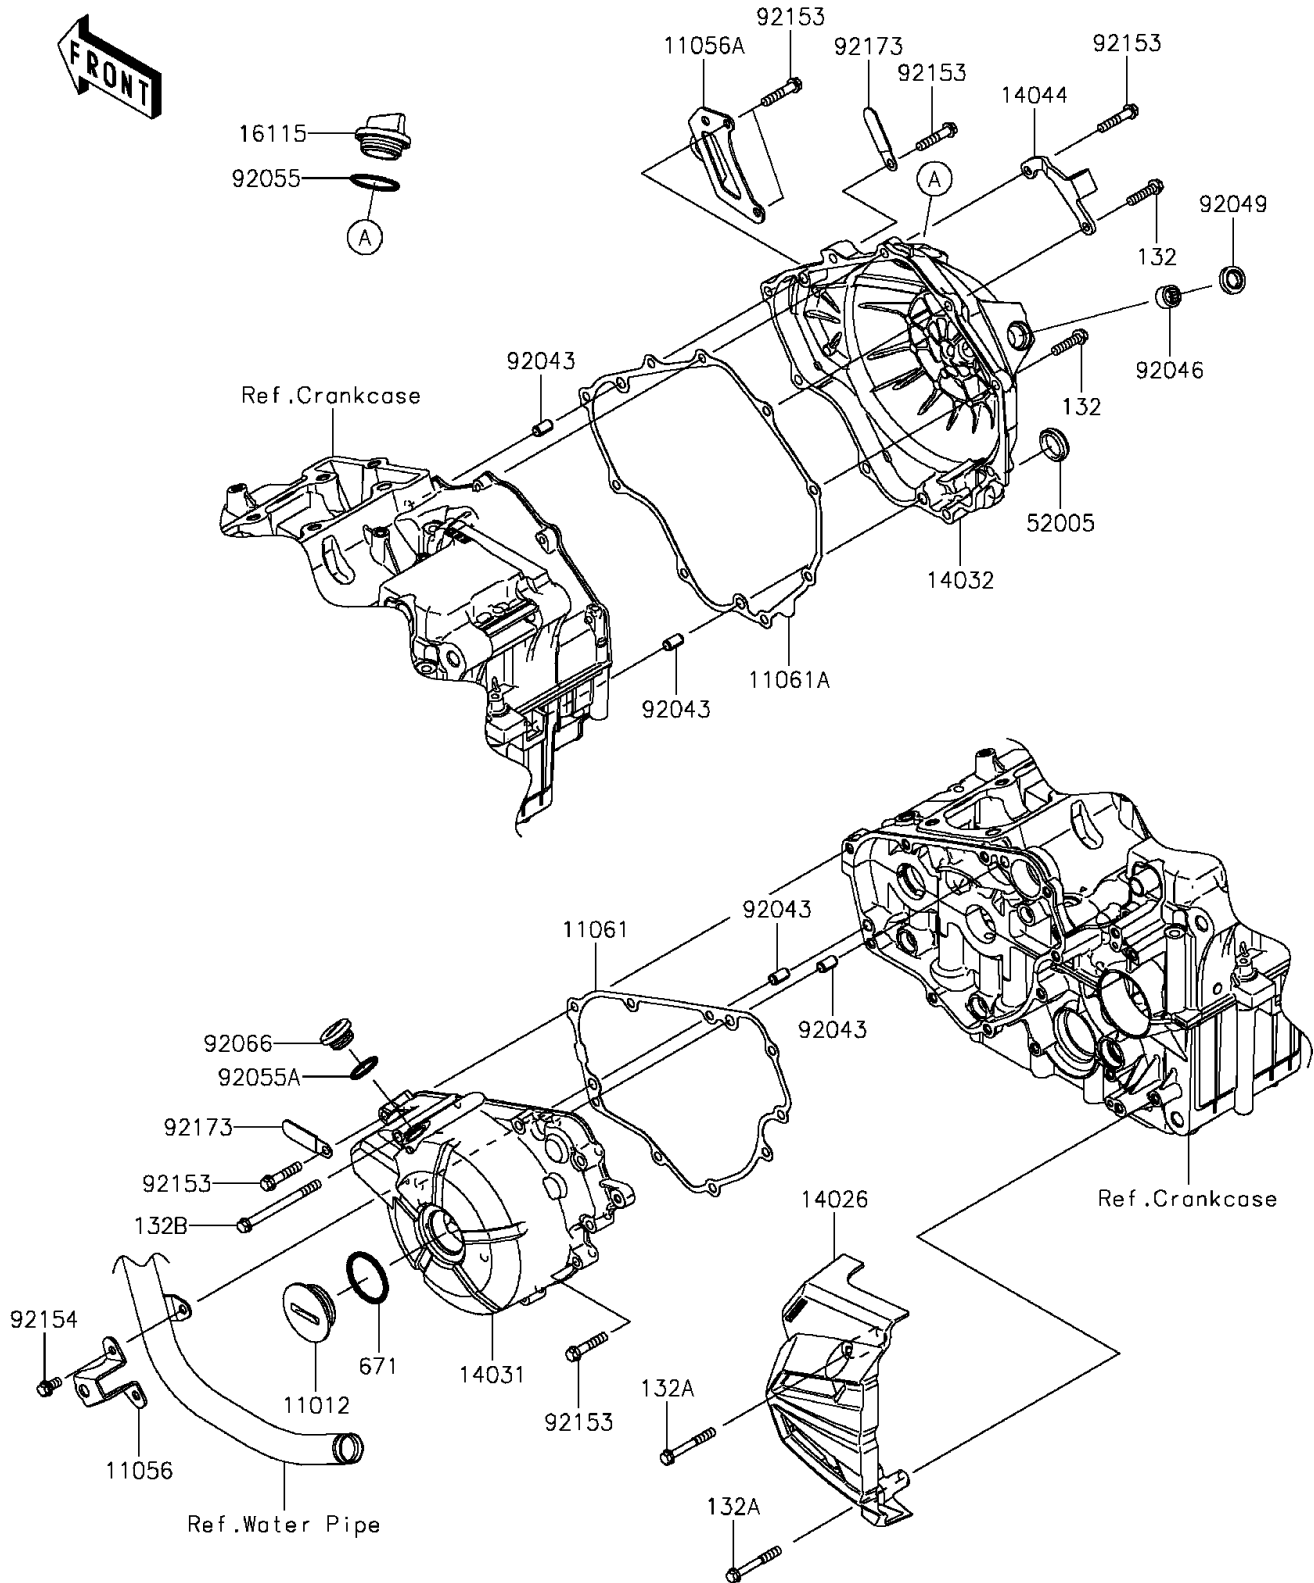

2015 Ninja® 300 ABS SE

PARTS DIAGRAM

Engine Cover(s)

E1431

2015 Ninja® 300 ABS SE

PARTS LIST

Engine Cover(s)

ITEM NAME

PART NUMBER

QUANTITY
