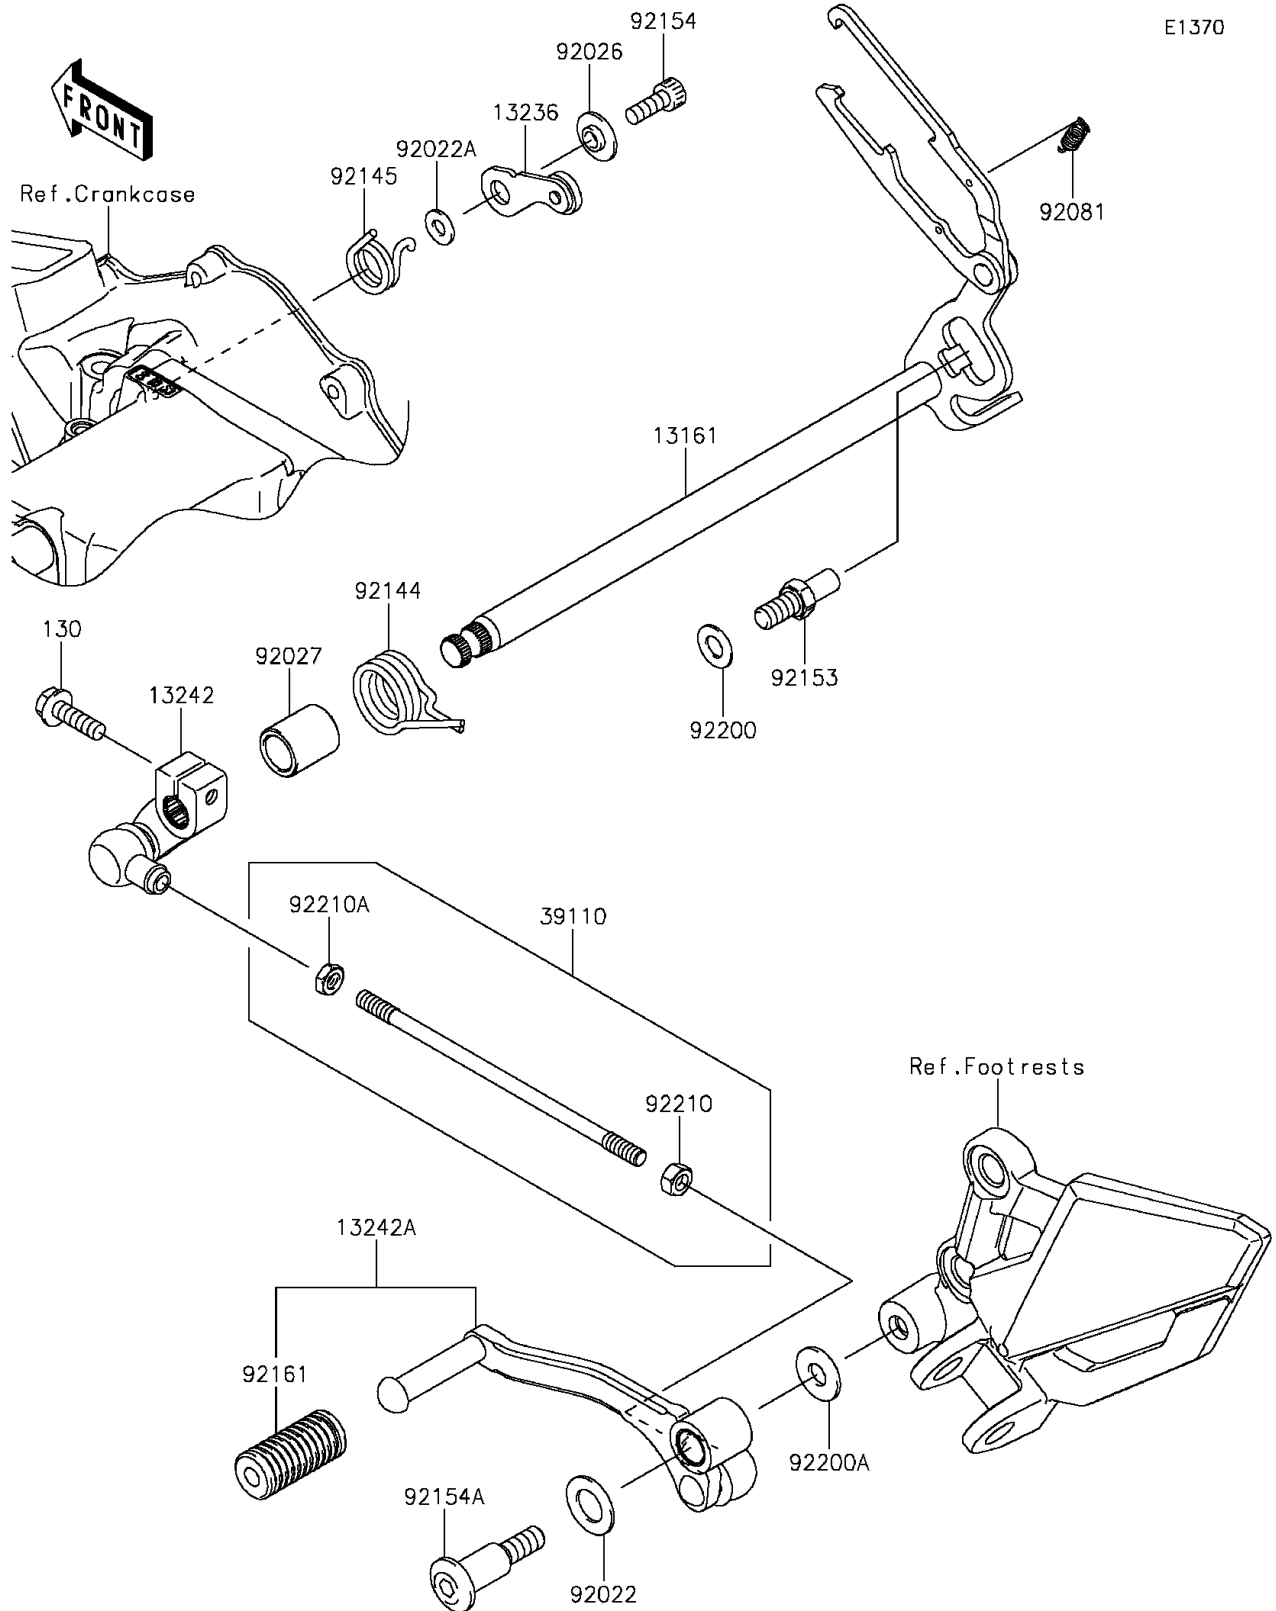

2015 Ninja® 300 ABS SE

PARTS DIAGRAM

Gear Change Mechanism

2015 Ninja[®] 300 ABS SE

PARTS LIST

Gear Change Mechanism

ITEM NAME

PART NUMBER

QUANTITY
