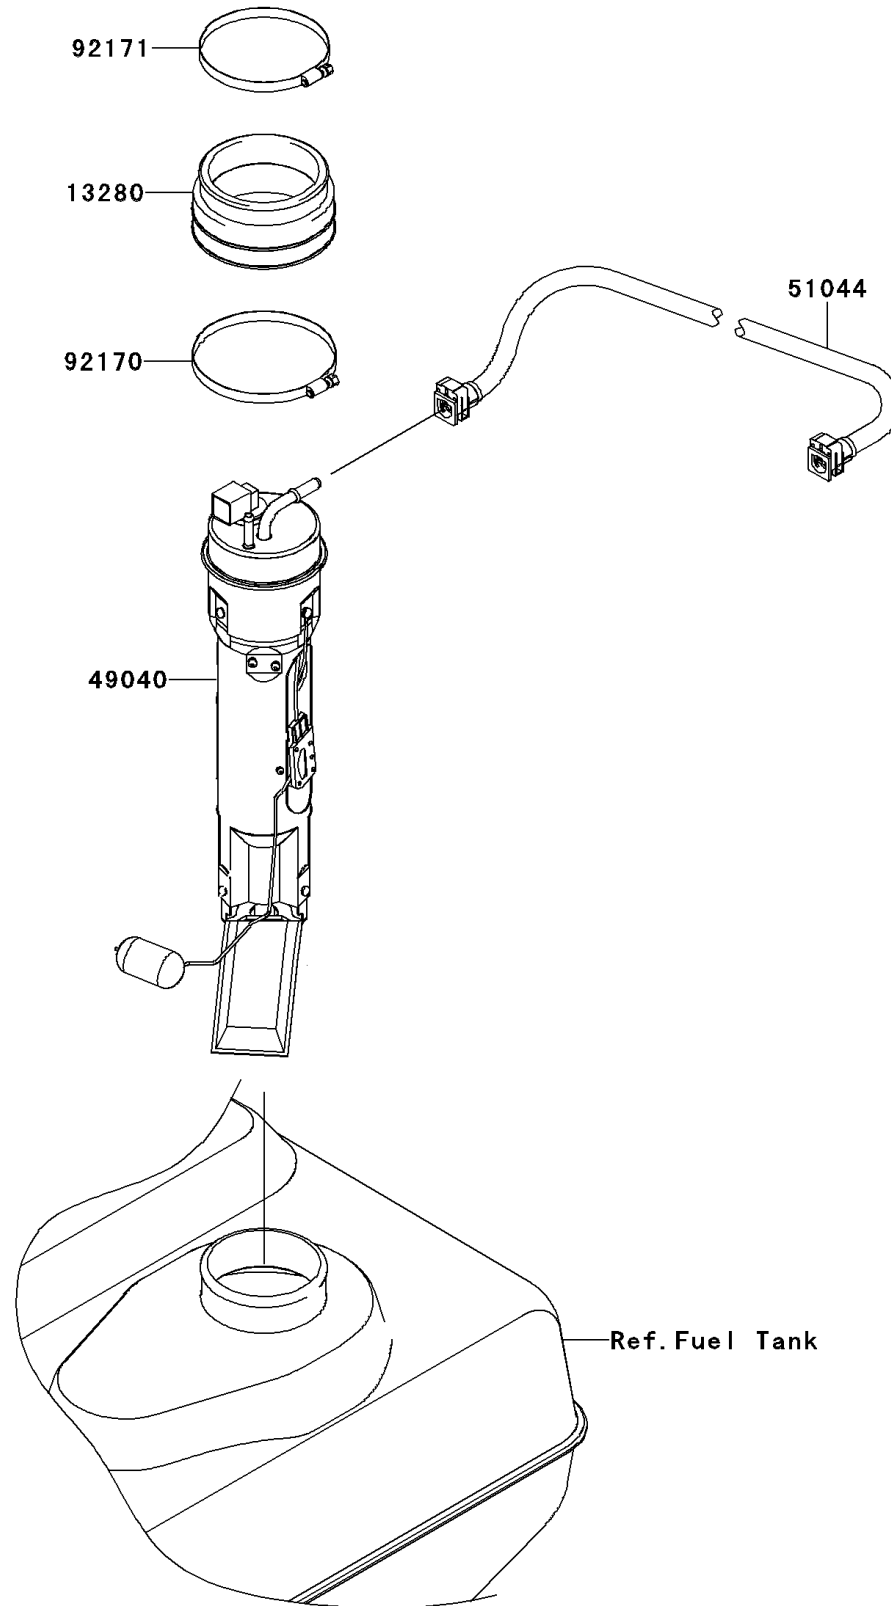

2013 JET SKI® ULTRA® 300X

PARTS DIAGRAM

Fuel Pump

E1520

2013 JET SKI® ULTRA® 300X

PARTS LIST

Fuel Pump

ITEM NAME

PART NUMBER

QUANTITY
