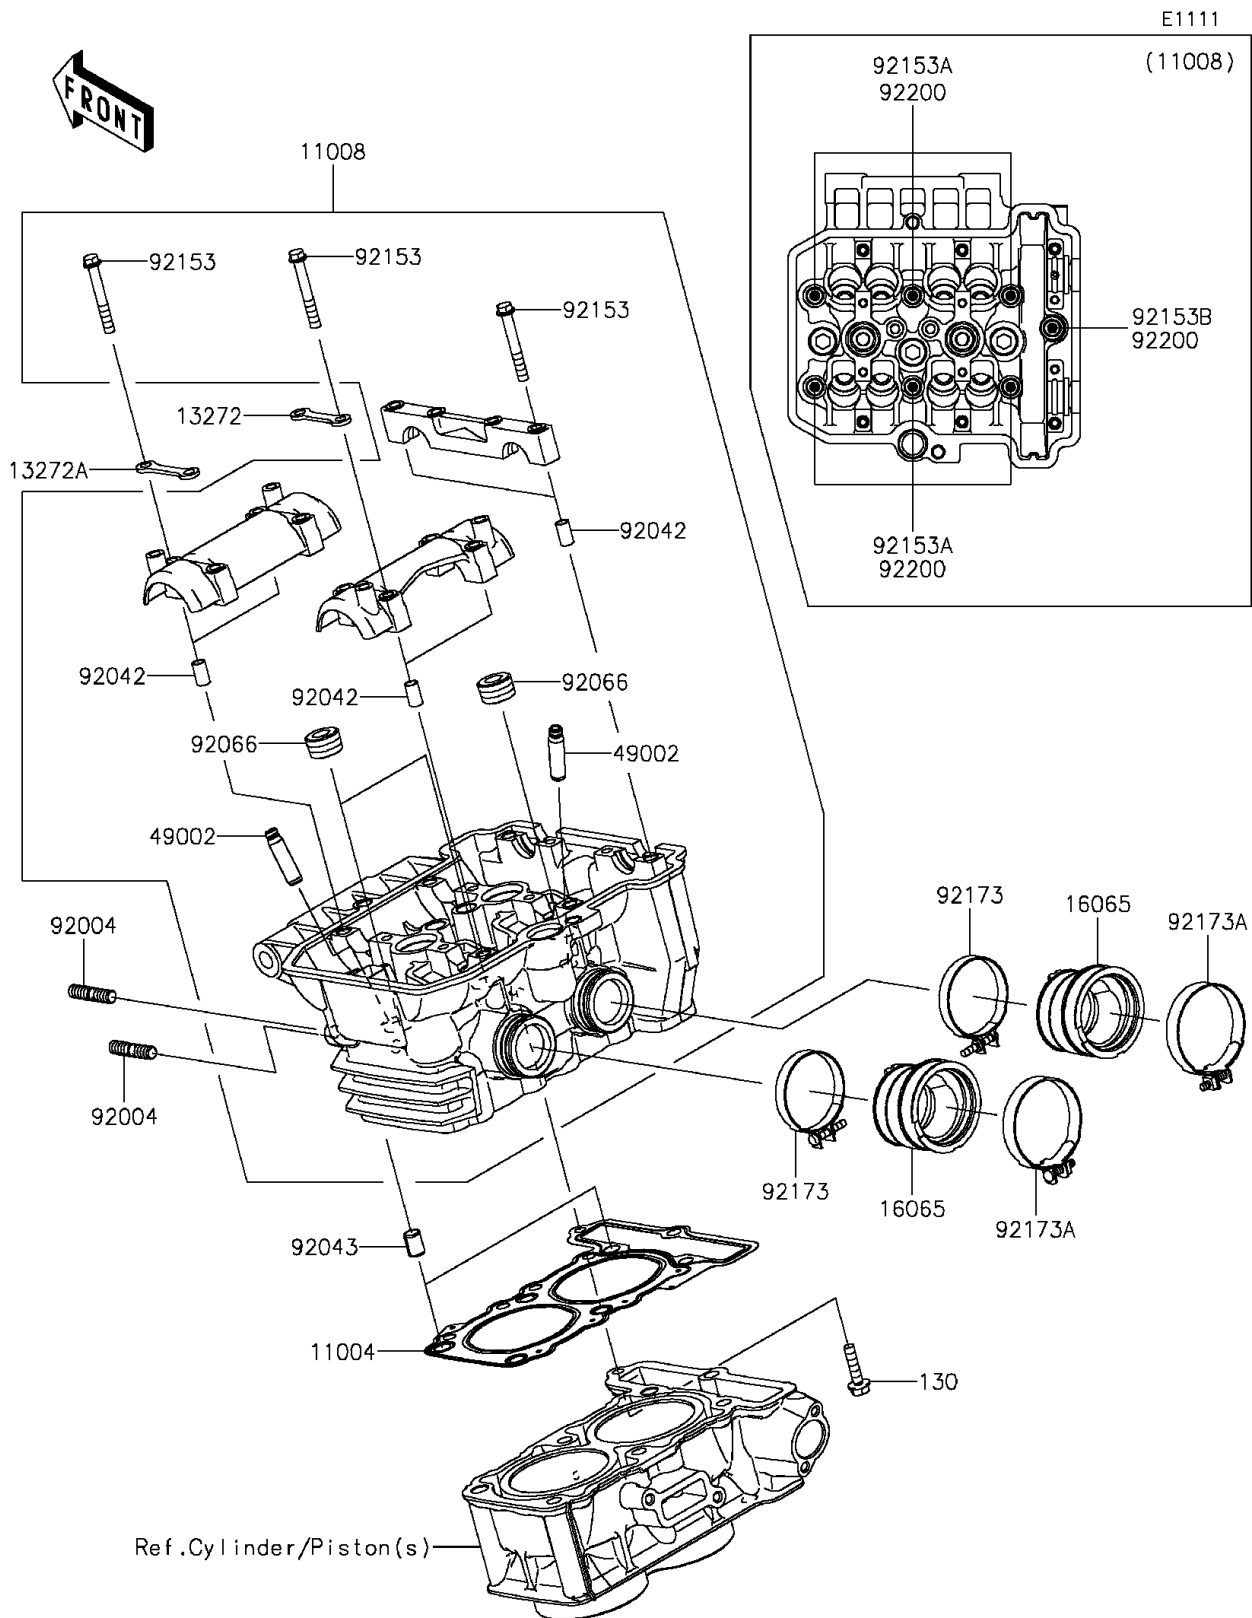

2015 Ninja® 300 ABS SE

PARTS DIAGRAM

Cylinder Head

2015 Ninja[®] 300 ABS SE

PARTS LIST

Cylinder Head

ITEM NAME

PART NUMBER

QUANTITY
