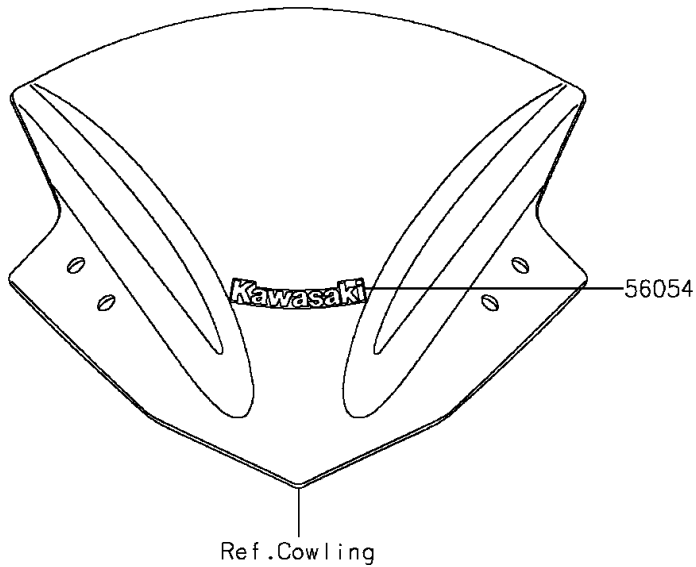

2015 Ninja® 300

PARTS DIAGRAM

Decals(White)(AFF)

F2861A

2015 Ninja[®] 300

PARTS LIST

Decals(White)(AFF)

ITEM NAME

PART NUMBER

QUANTITY
