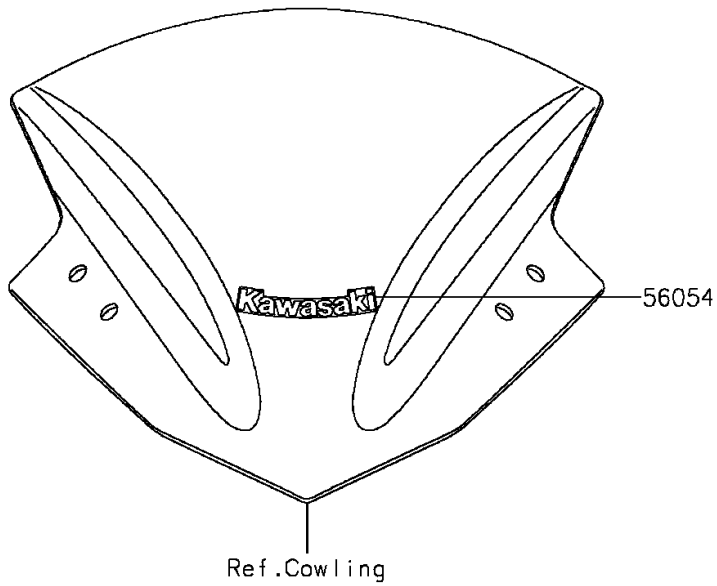

2015 Ninja[®] 300

PARTS DIAGRAM

Decals(Green)(AFF)

F2861

2015 Ninja[®] 300

PARTS LIST

Decals(Green)(AFF)

ITEM NAME

PART NUMBER

QUANTITY
