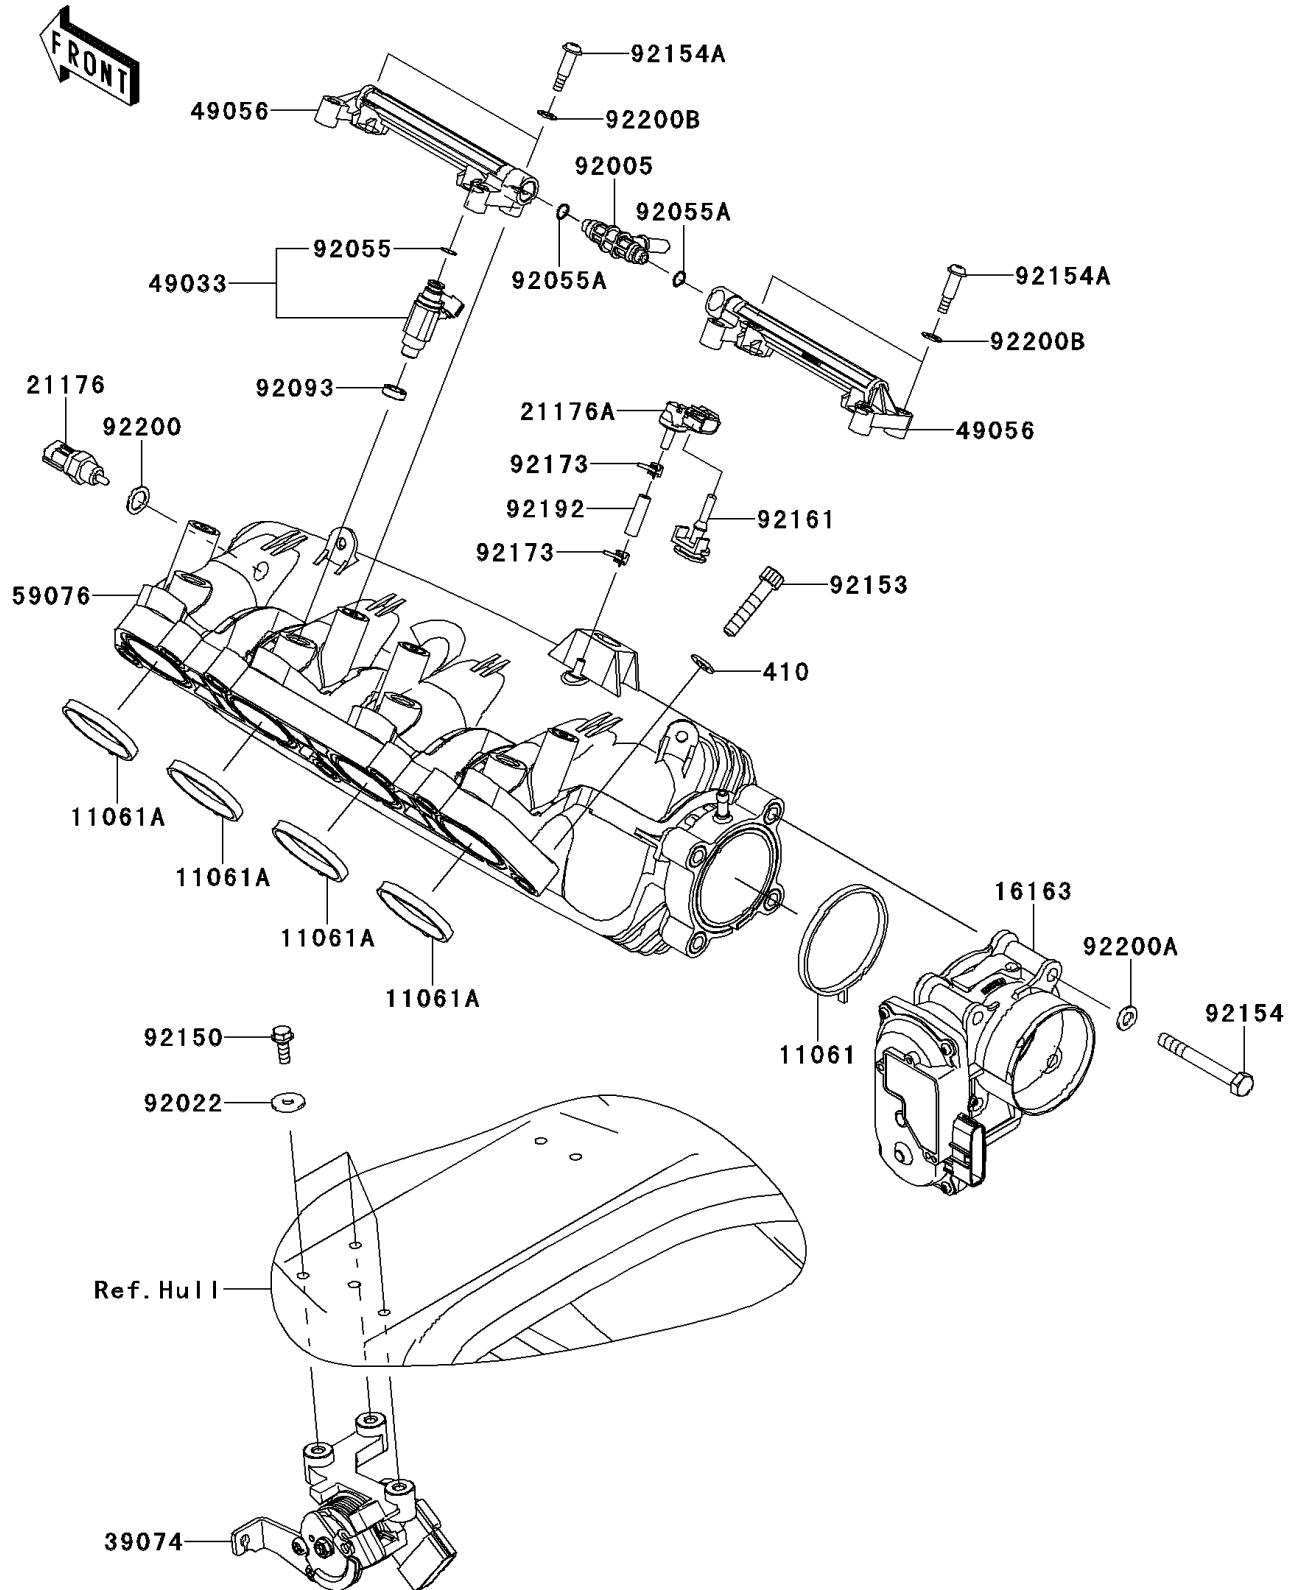

2013 JET SKI® ULTRA® 300X

PARTS DIAGRAM

Throttle

E1510

2013 JET SKI® ULTRA® 300X

PARTS LIST

Throttle

ITEM NAME

PART NUMBER

QUANTITY
