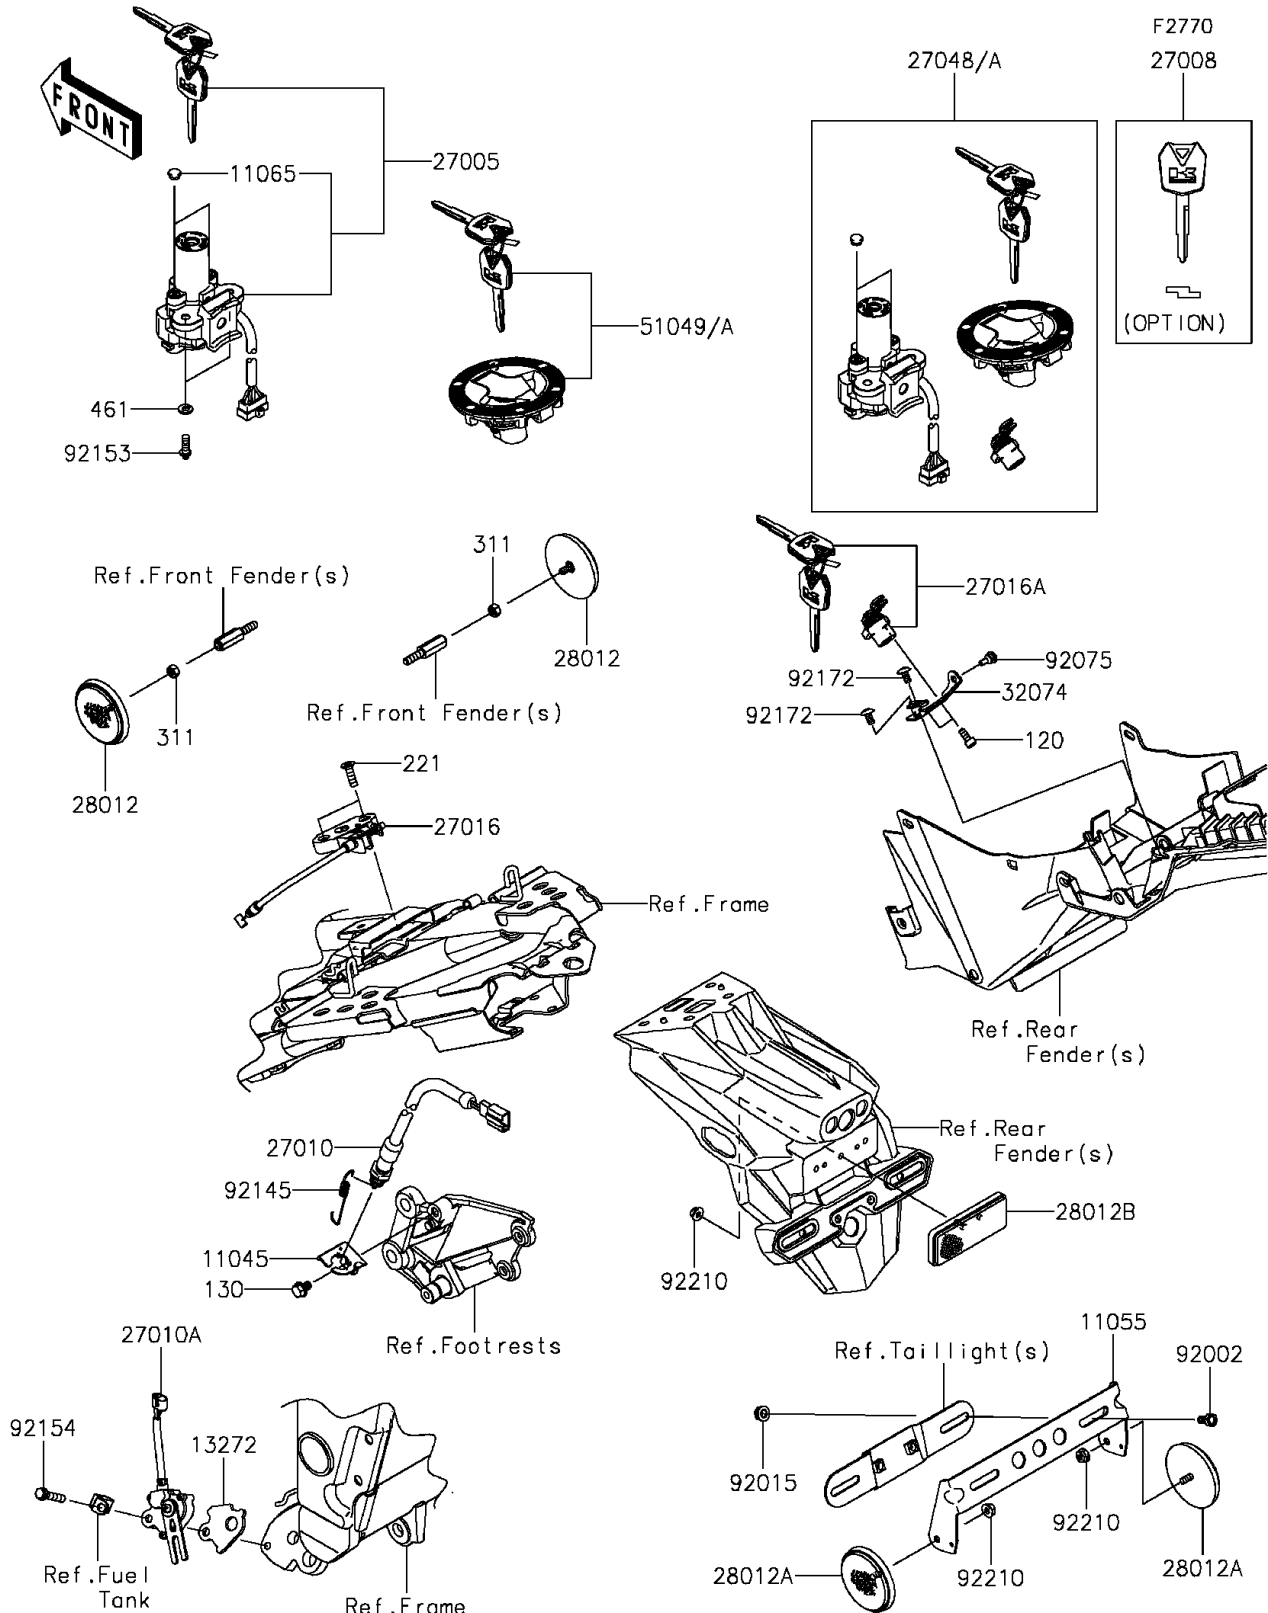

2015 Ninja[®] 300

PARTS DIAGRAM

Ignition Switch/Locks/Reflectors

2015 Ninja[®] 300

PARTS LIST

Ignition Switch/Locks/Reflectors

ITEM NAME

PART NUMBER

QUANTITY
