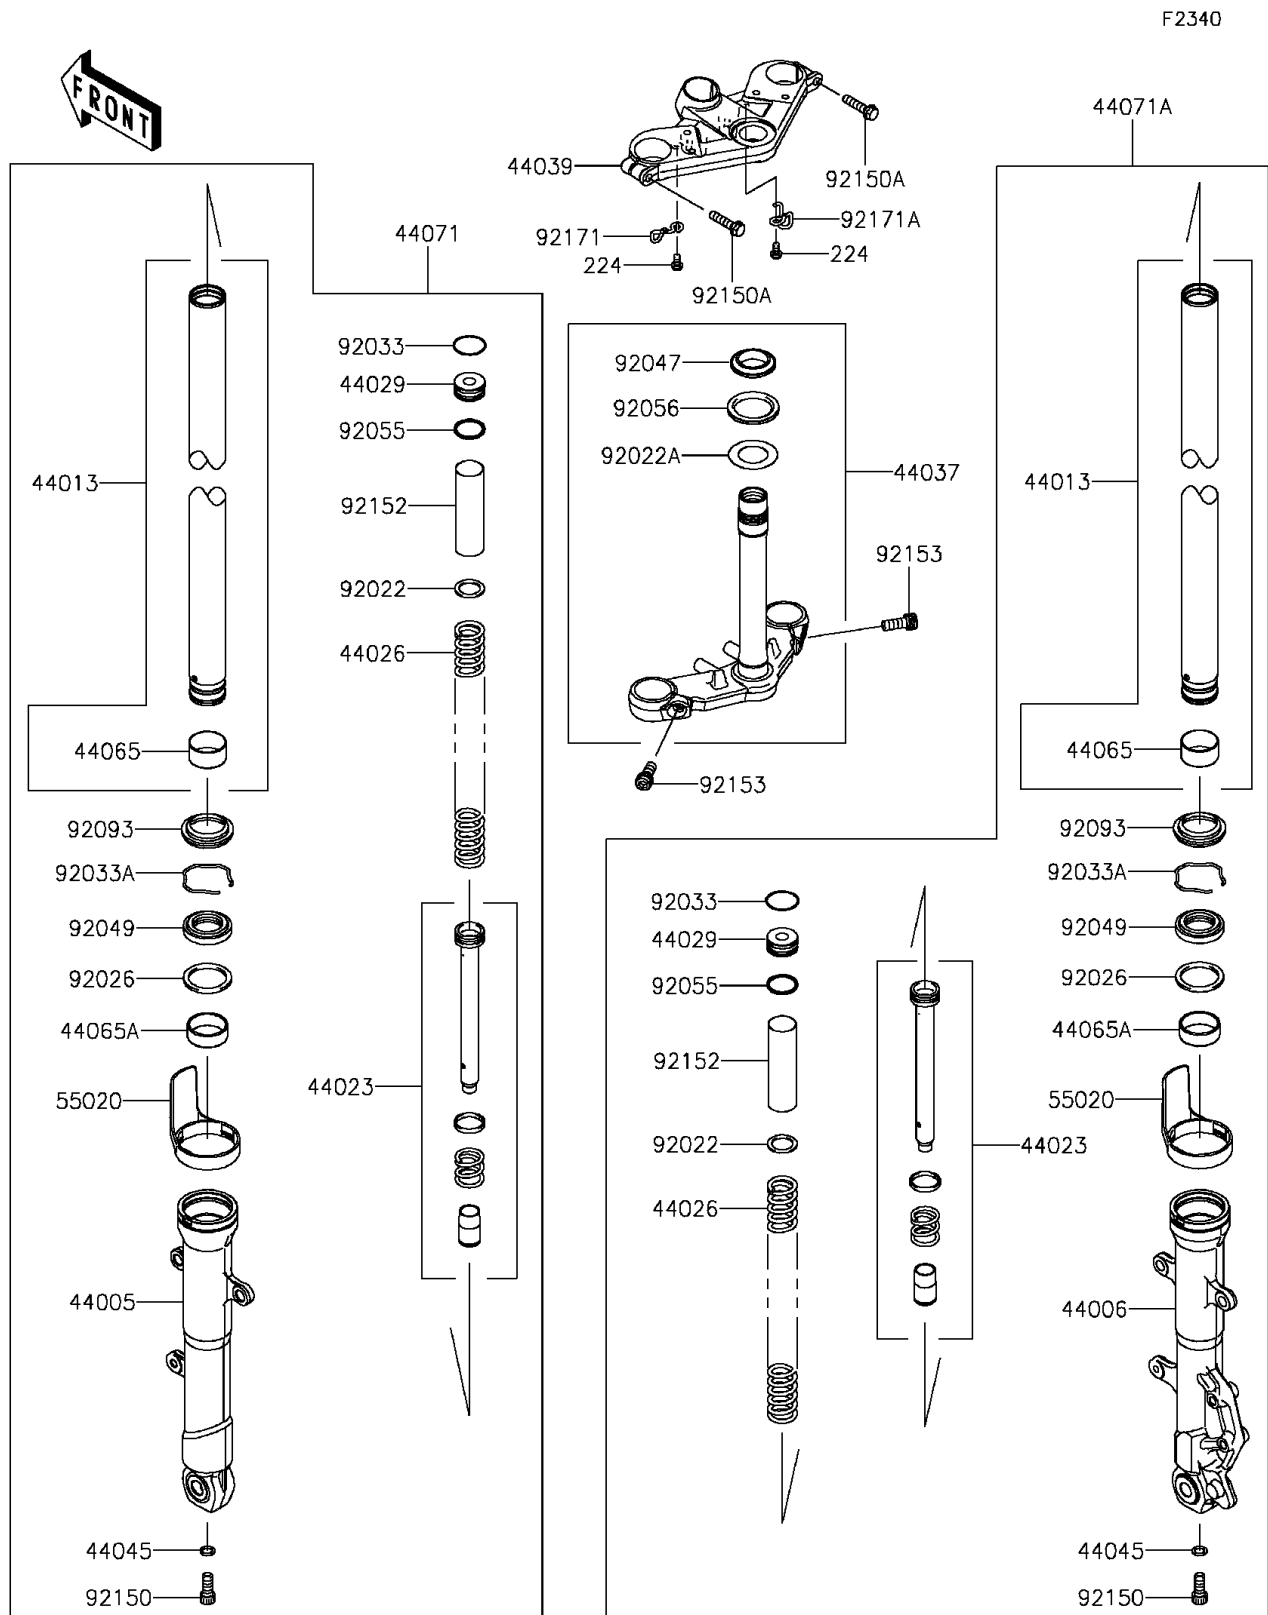

2015 Ninja[®] 300

PARTS DIAGRAM

Front Fork

2015 Ninja[®] 300

PARTS LIST

Front Fork

ITEM NAME

PART NUMBER

QUANTITY
