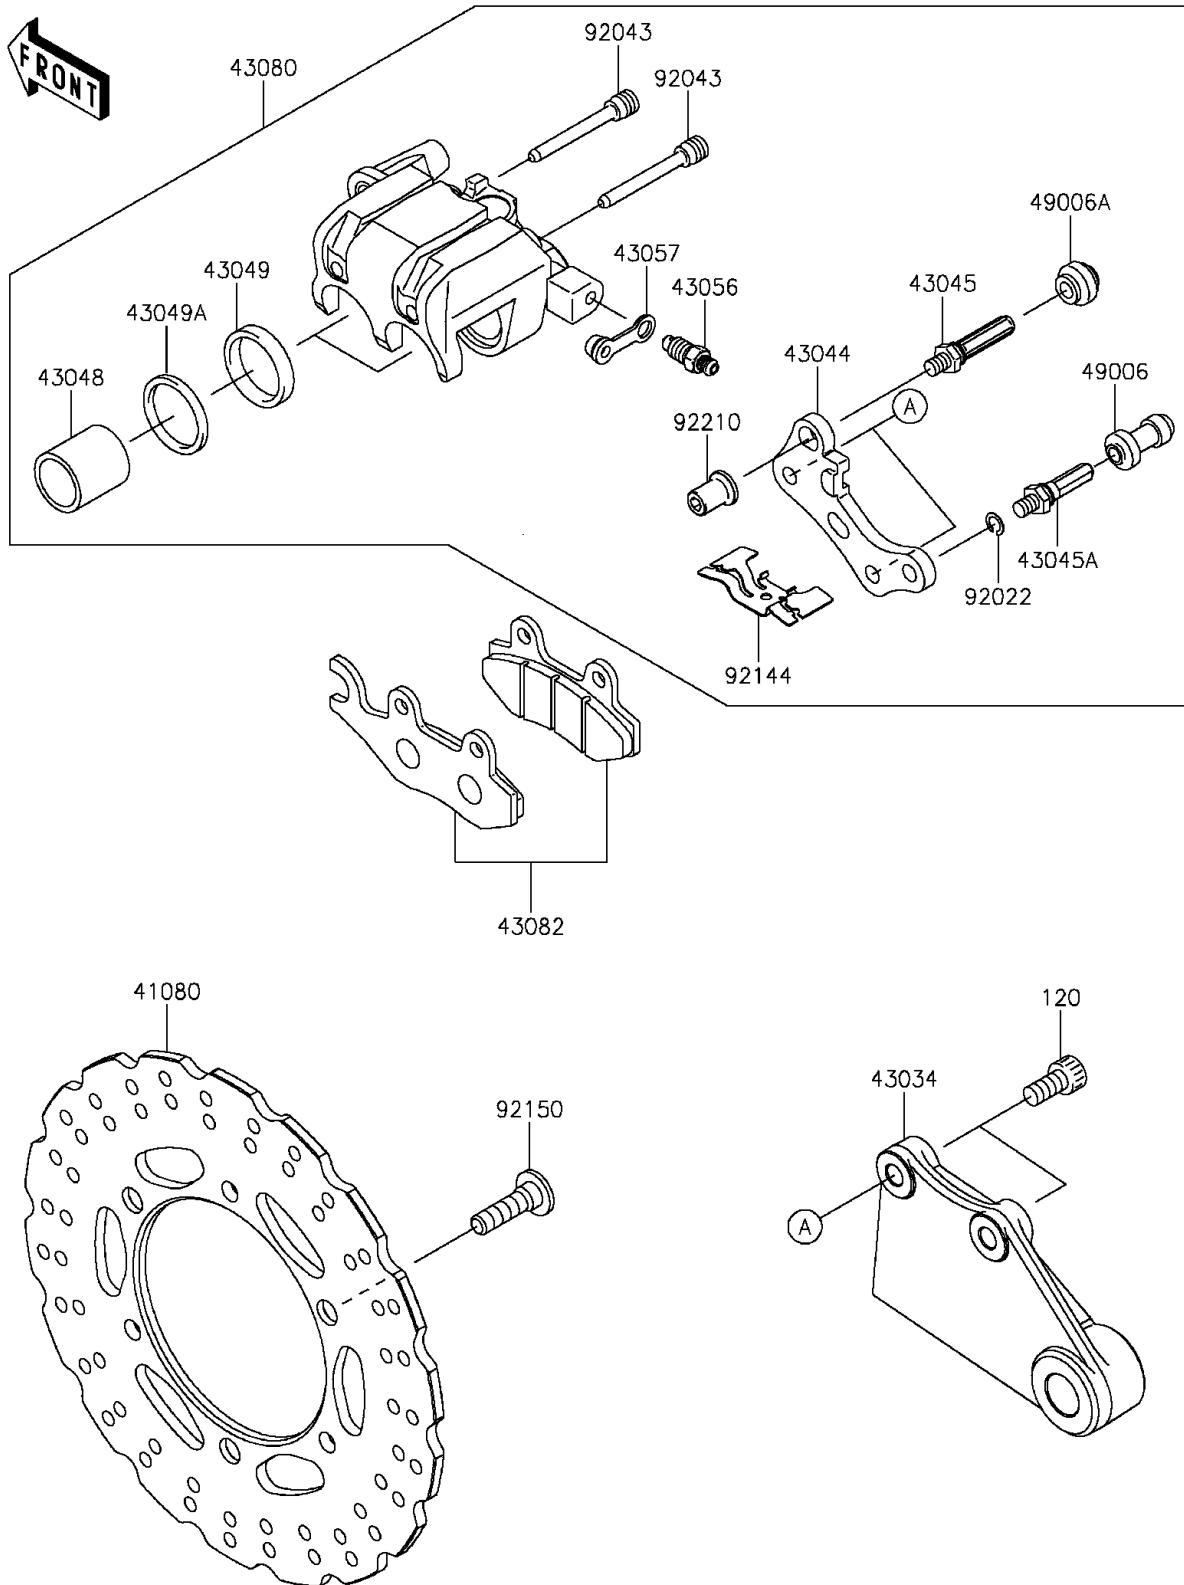

2015 NINJA® 300 SE

PARTS DIAGRAM

Rear Brake

F2294

2015 NINJA[®] 300 SE

PARTS LIST

Rear Brake

ITEM NAME

PART NUMBER

QUANTITY
