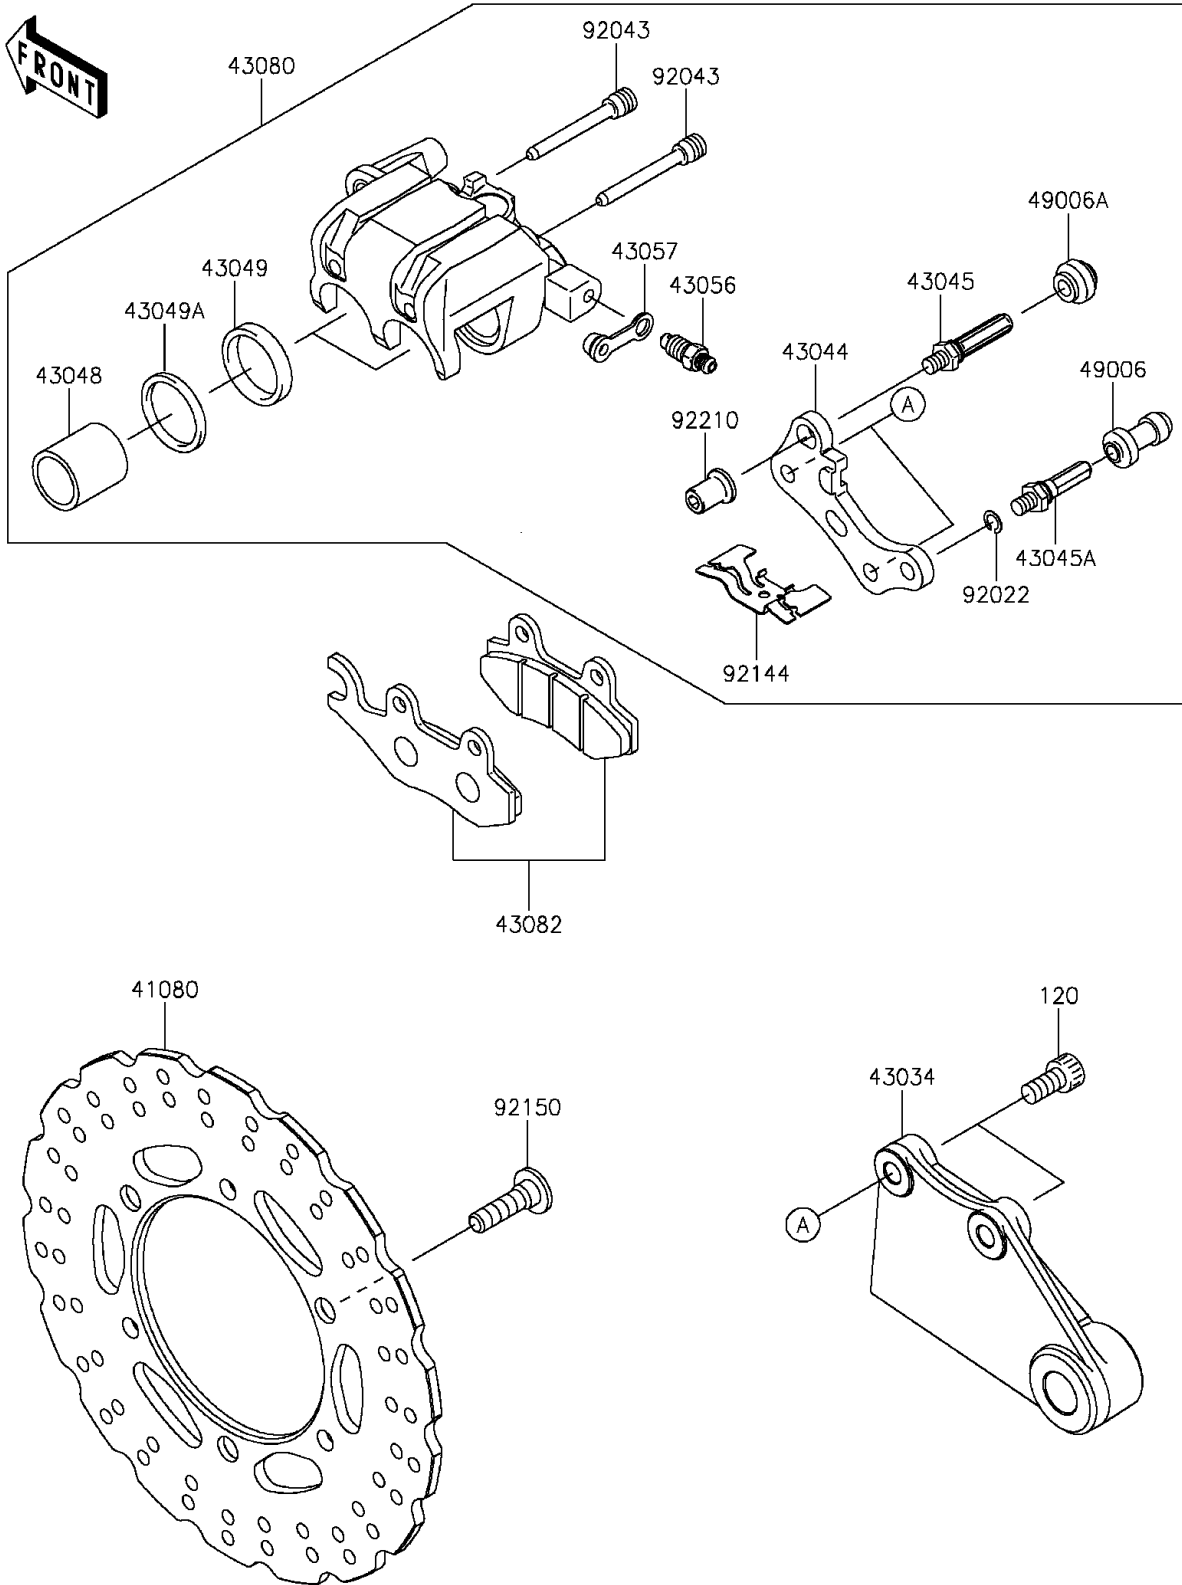

2015 Ninja® 300

PARTS DIAGRAM

Rear Brake

F2294

2015 Ninja[®] 300

PARTS LIST

Rear Brake

ITEM NAME

PART NUMBER

QUANTITY
