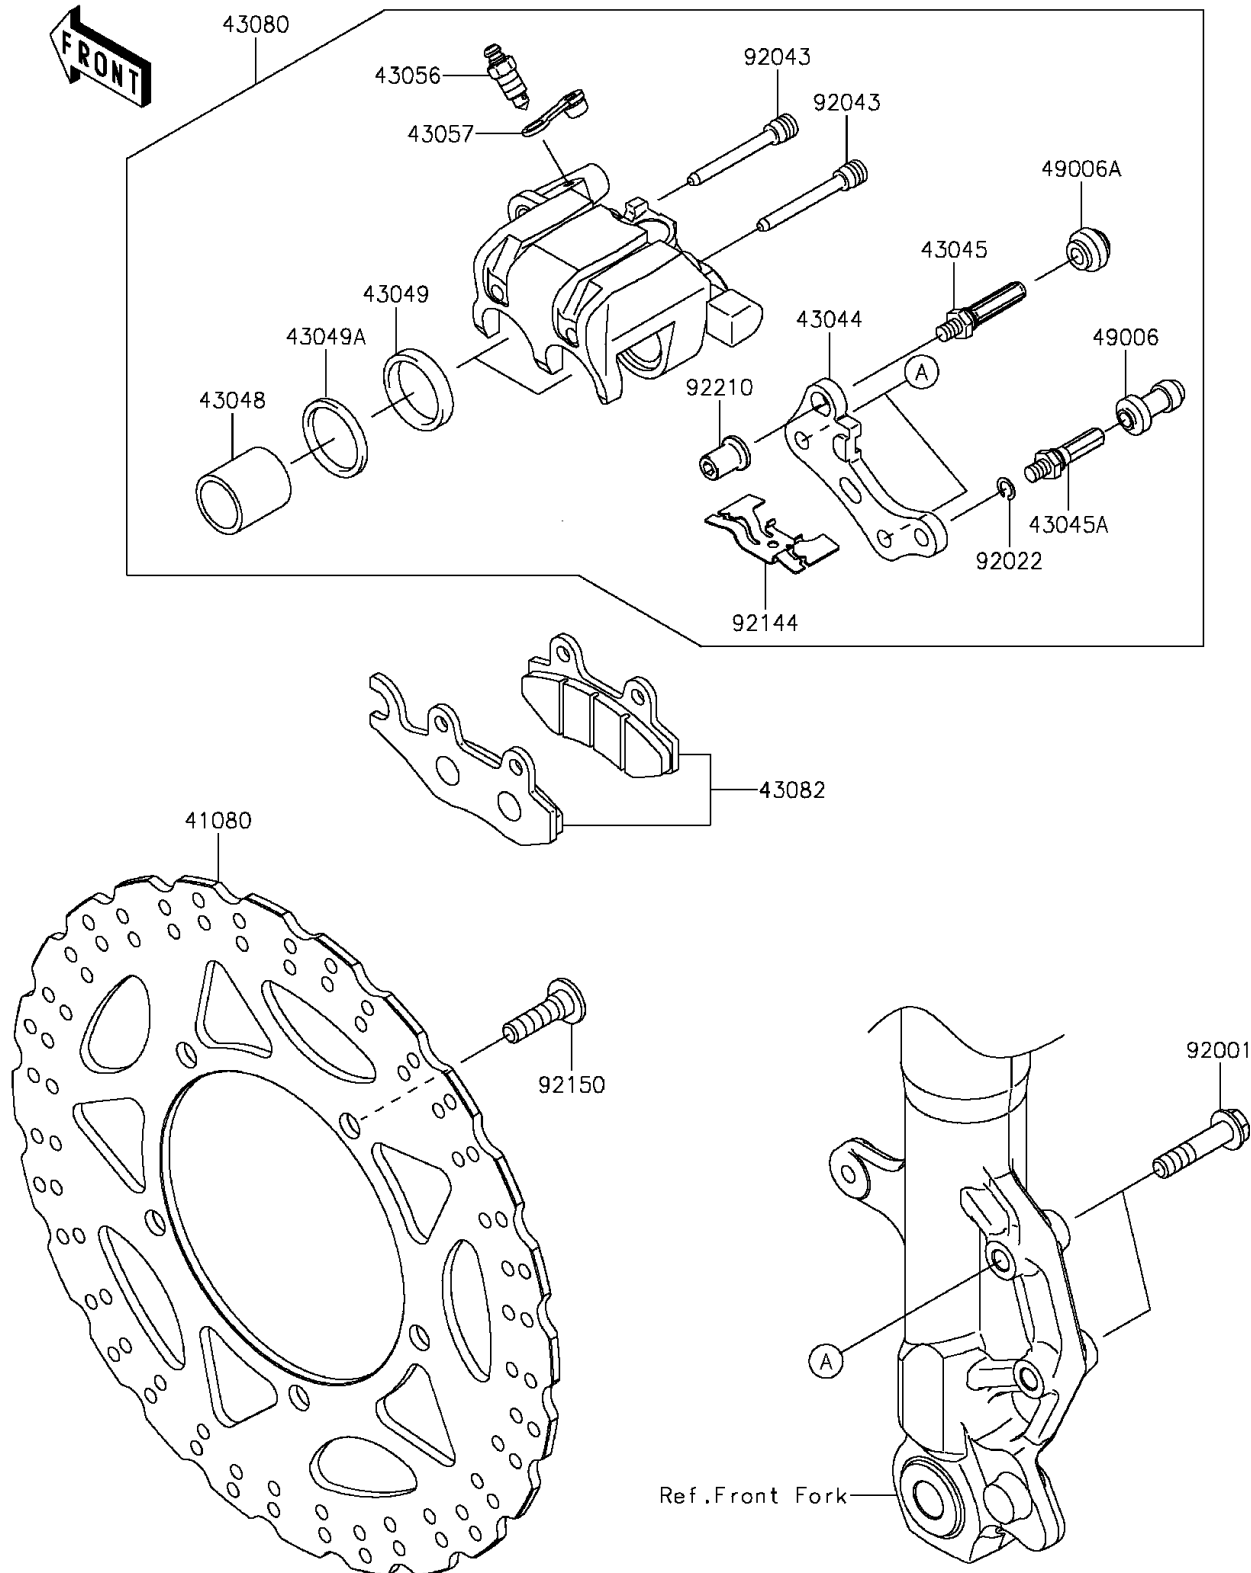

2015 Ninja® 300

PARTS DIAGRAM

Front Brake

F2292

2015 Ninja[®] 300

PARTS LIST

Front Brake

ITEM NAME

PART NUMBER

QUANTITY
