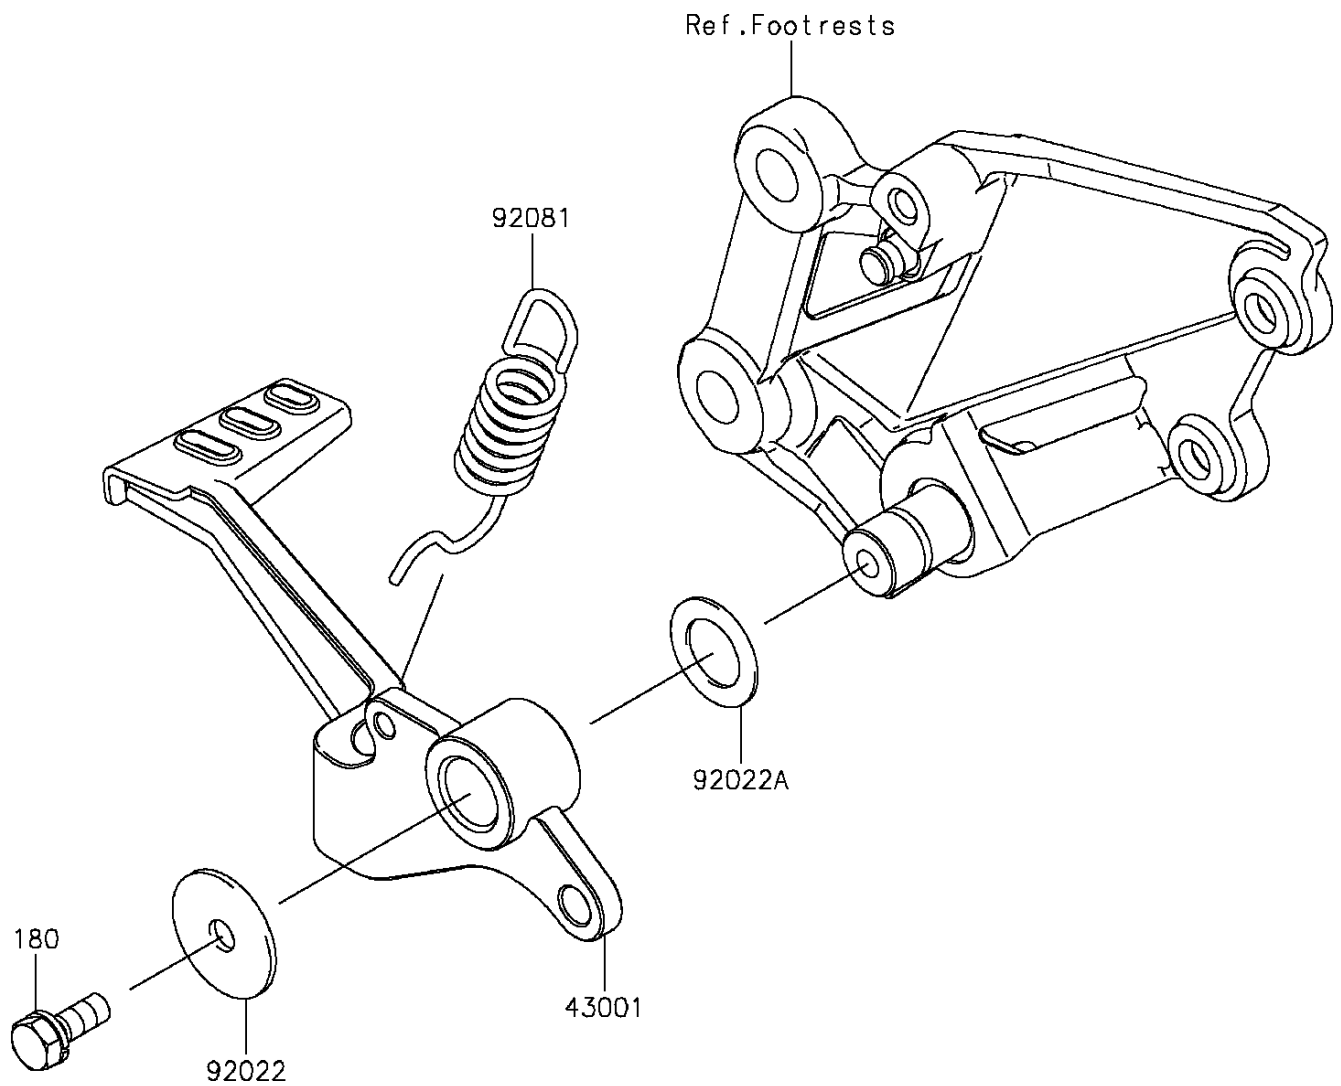

2015 Ninja[®] 300

PARTS DIAGRAM

Brake Pedal/Torque Link

F2260

2015 Ninja® 300

PARTS LIST

Brake Pedal/Torque Link

ITEM NAME

PART NUMBER

QUANTITY
