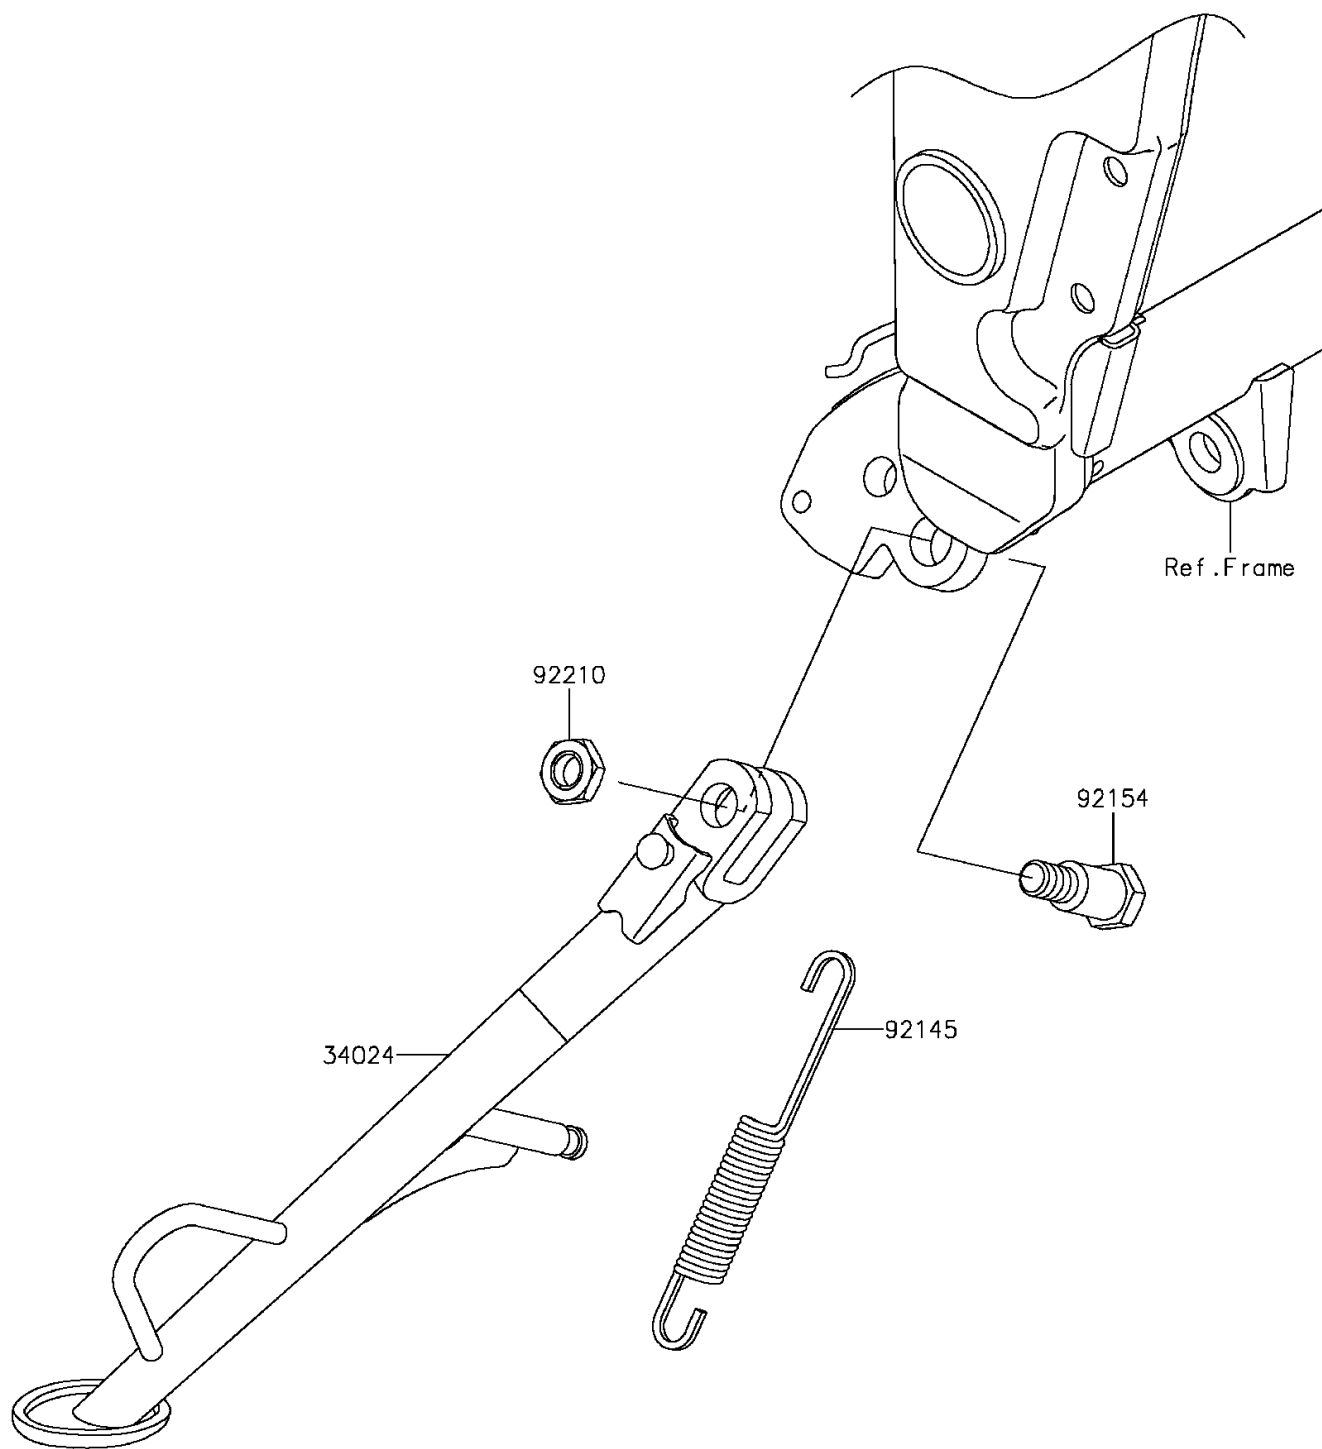

2015 NINJA® 300 SE

PARTS DIAGRAM

Stand(s)

Kawasaki

Let the Good Times Roll®

F2190

2015 NINJA[®] 300 SE

PARTS LIST

Stand(s)

ITEM NAME

PART NUMBER

QUANTITY
