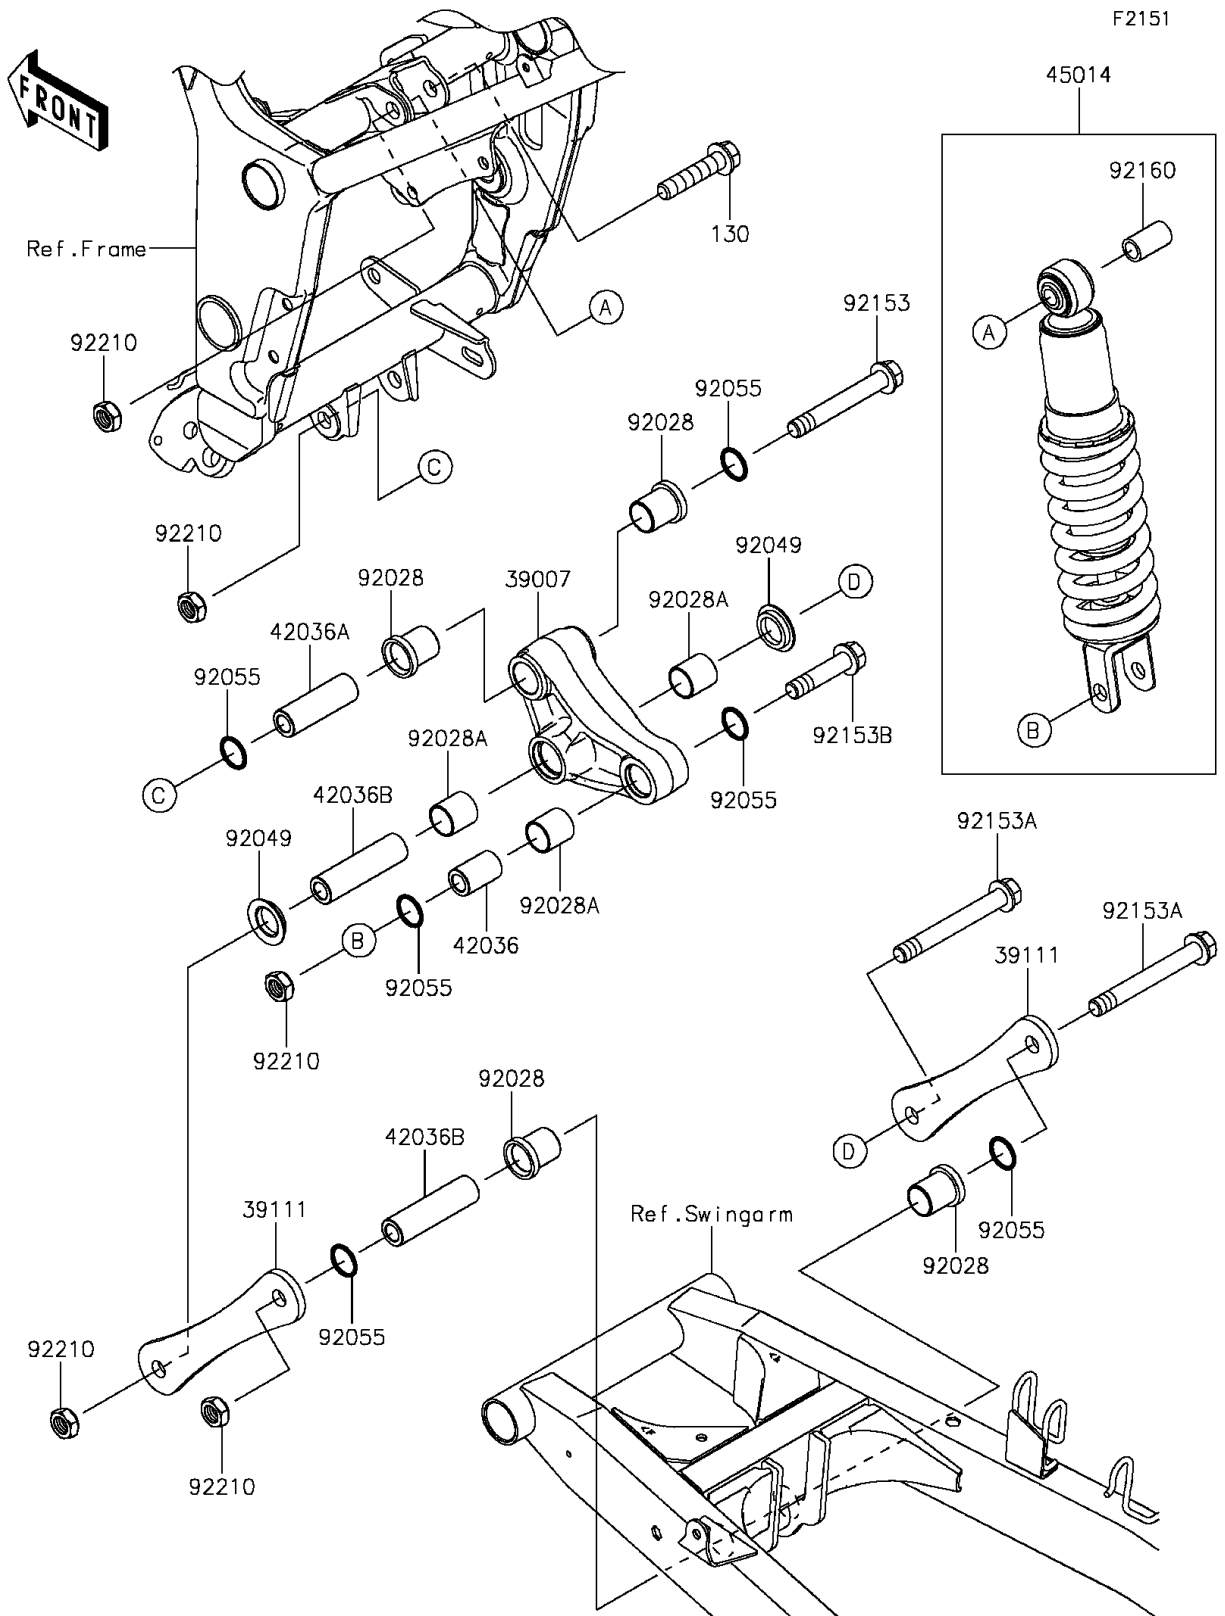

2015 Ninja[®] 300

PARTS DIAGRAM

Suspension/Shock Absorber

2015 Ninja[®] 300

PARTS LIST

Suspension/Shock Absorber

ITEM NAME

PART NUMBER

QUANTITY
