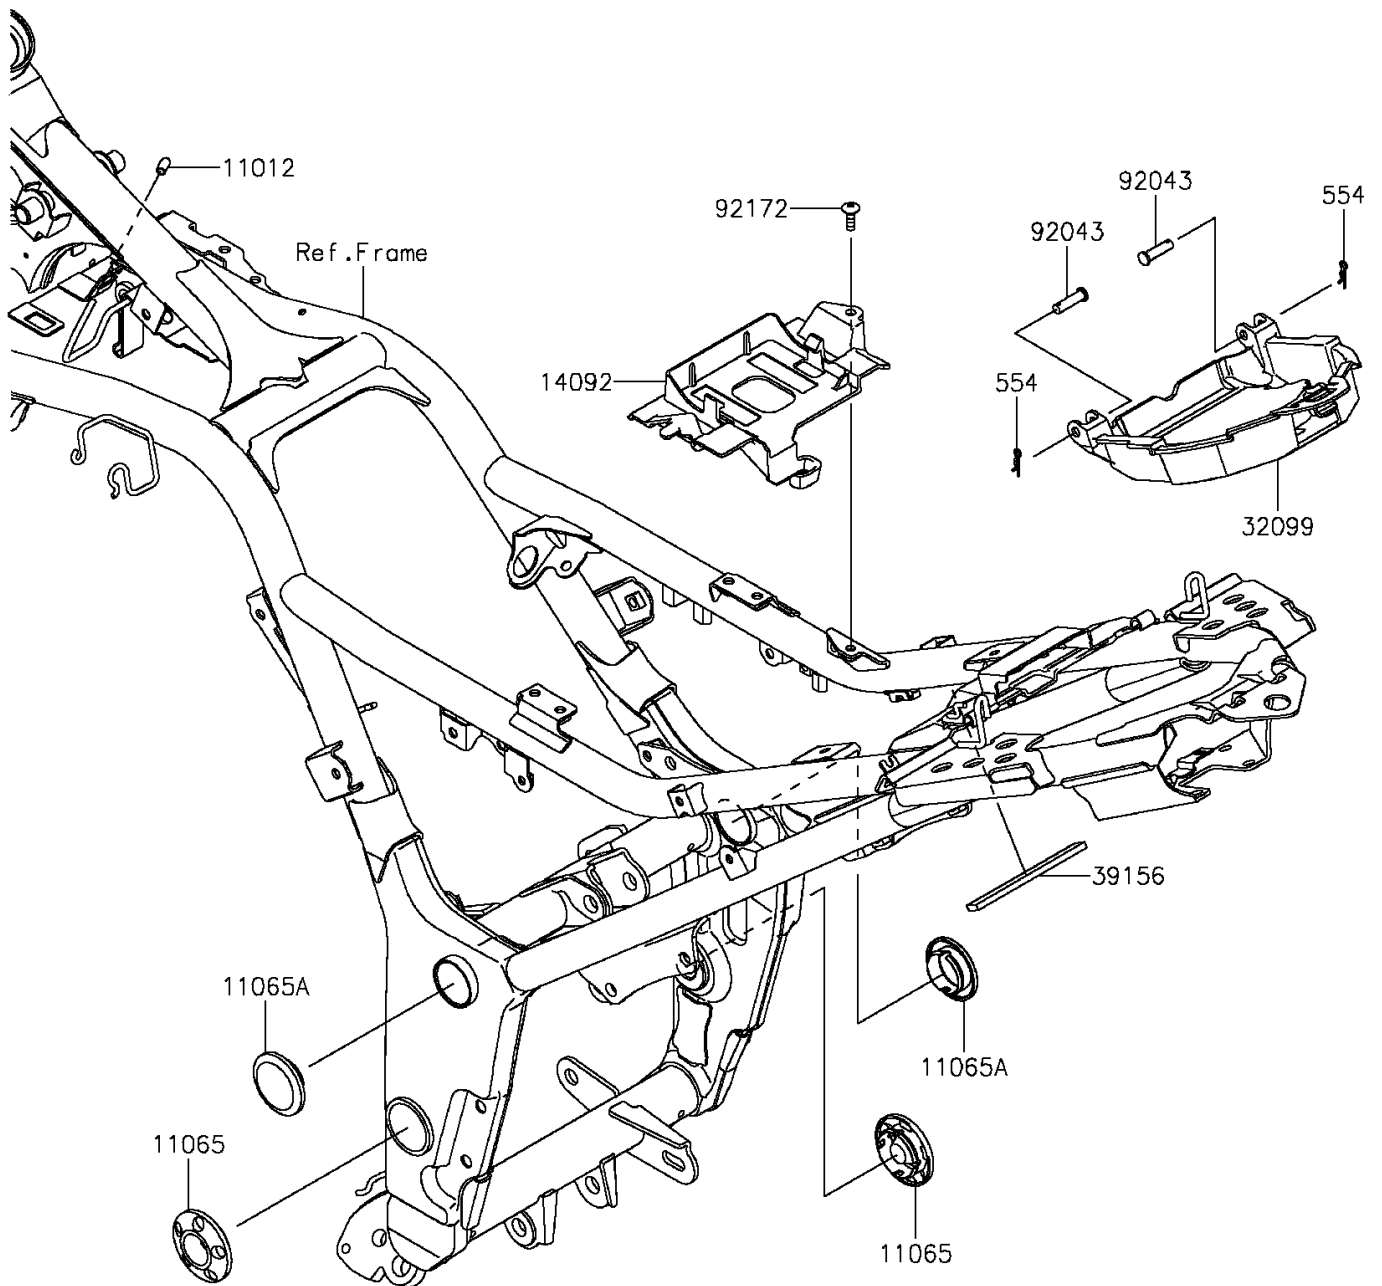

2015 Ninja® 300

PARTS DIAGRAM

Frame Fittings

F2131

2015 Ninja[®] 300

PARTS LIST

Frame Fittings

ITEM NAME

PART NUMBER

QUANTITY
