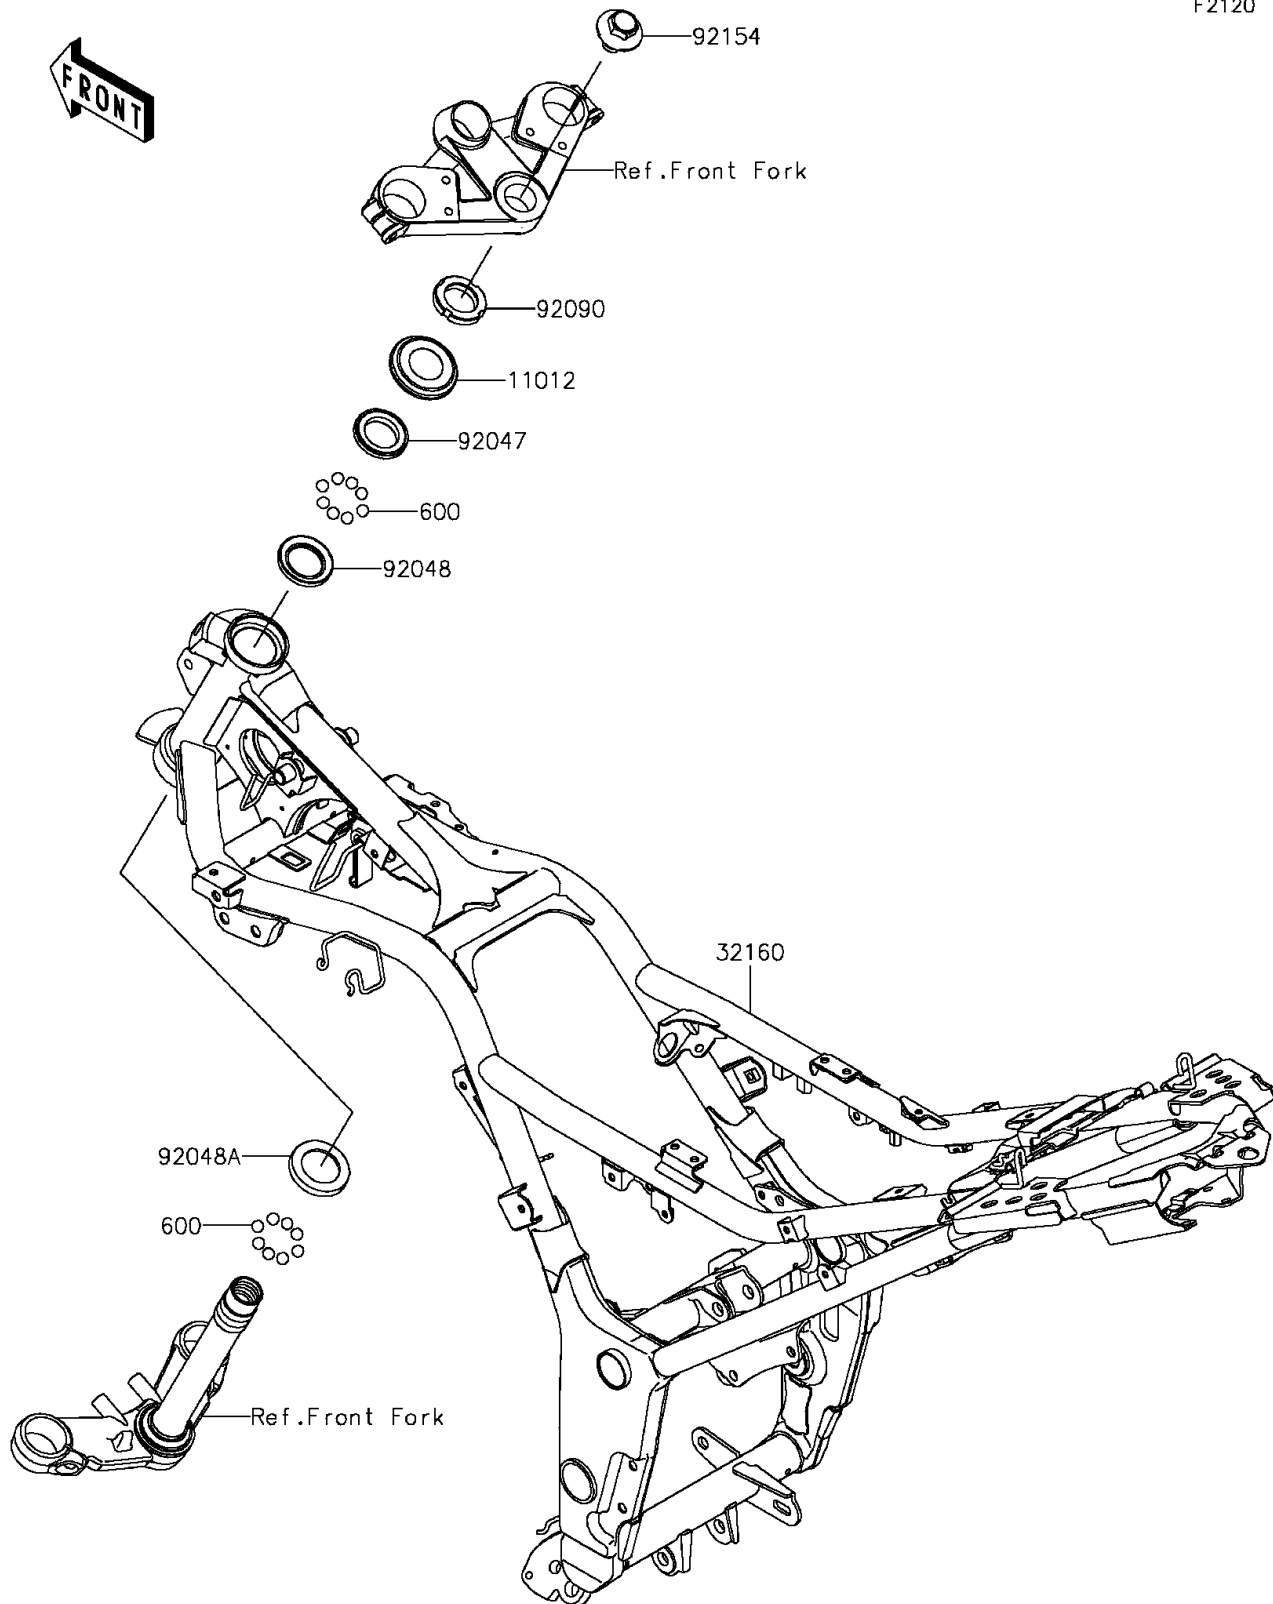

2015 Ninja[®] 300

PARTS DIAGRAM

Frame

Kawasaki

Let the Good Times Roll[®]

F2120

2015 Ninja[®] 300

PARTS LIST

Frame

ITEM NAME

PART NUMBER

QUANTITY
