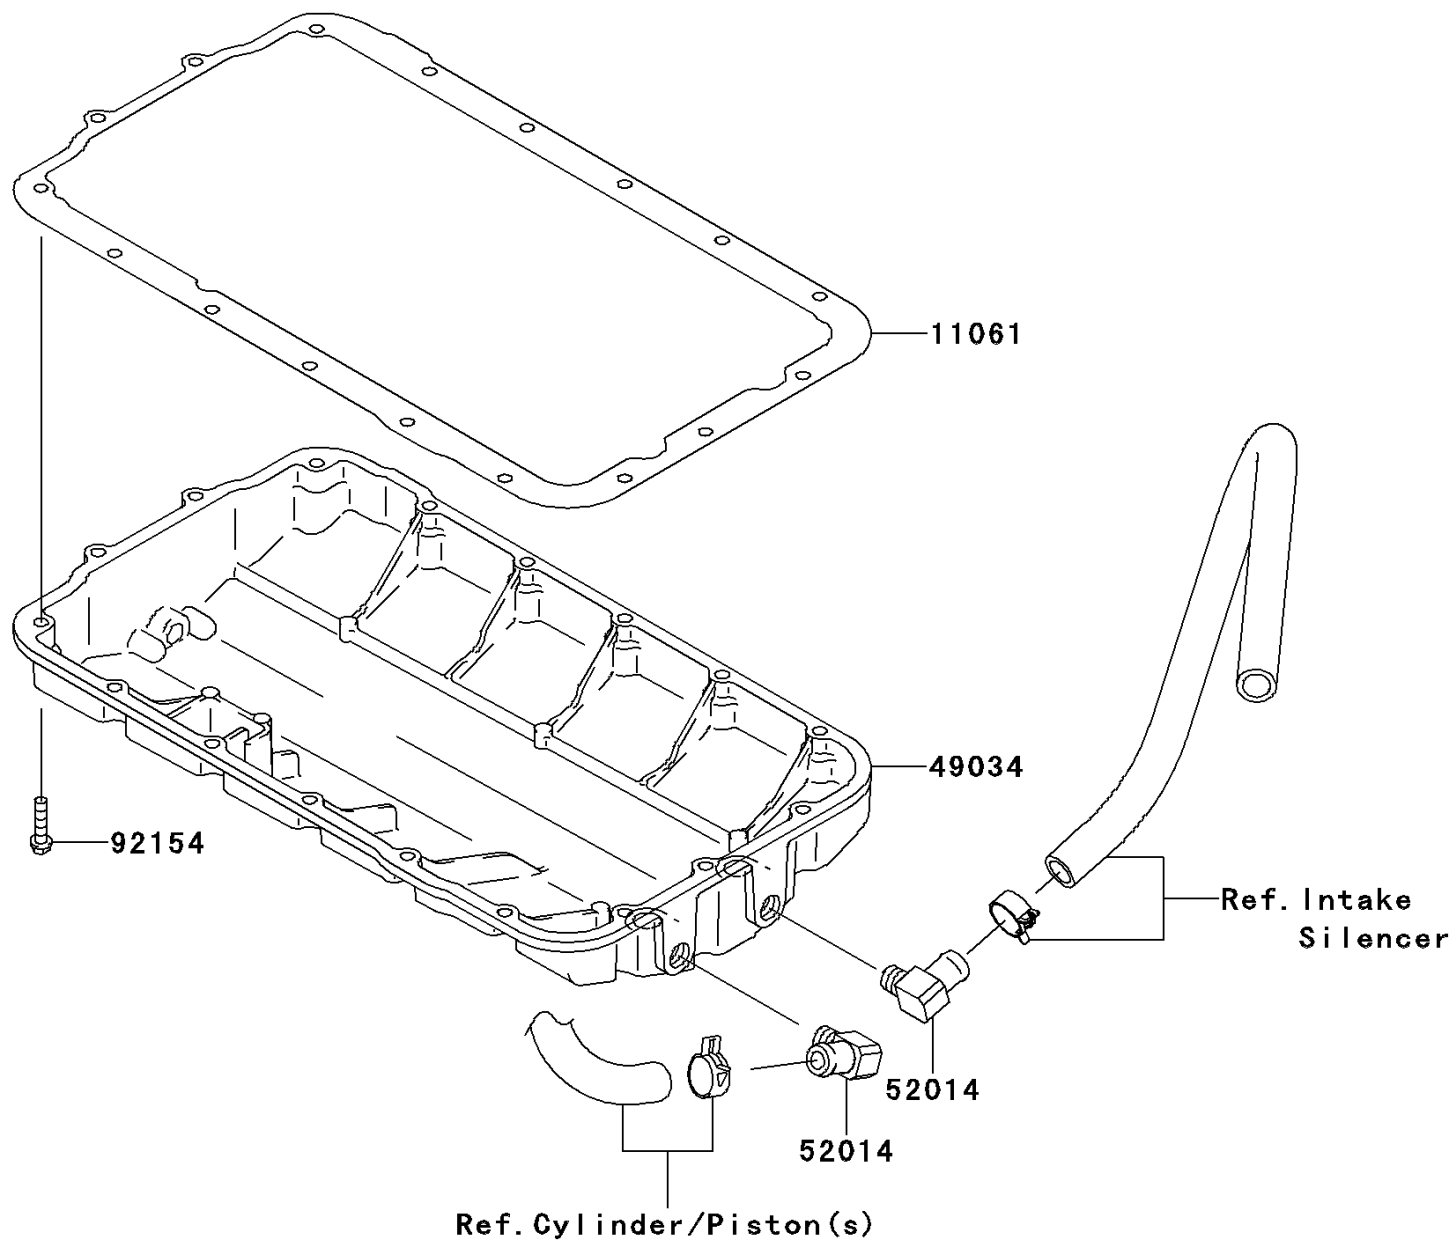

2013 JET SKI® ULTRA® 300X

PARTS DIAGRAM

Oil Pan

E1434

2013 JET SKI® ULTRA® 300X

PARTS LIST

Oil Pan

ITEM NAME

PART NUMBER

QUANTITY
