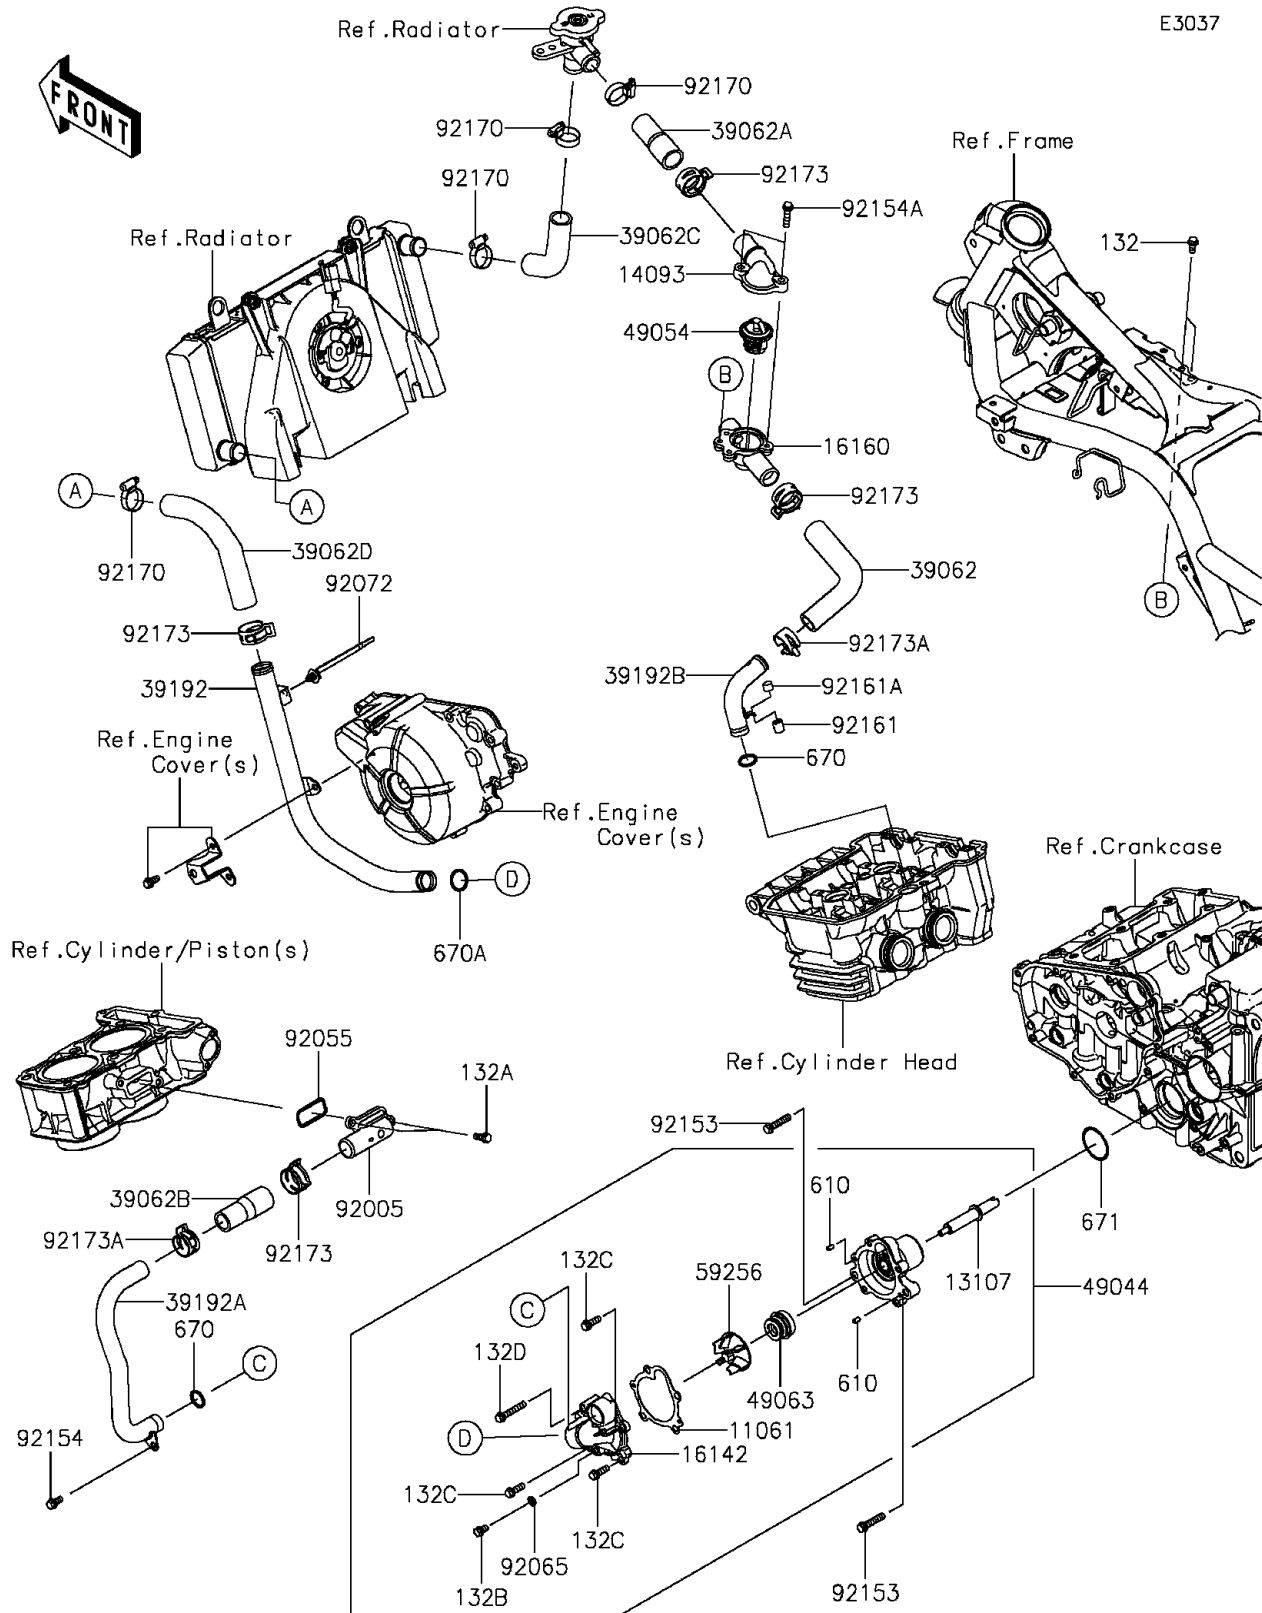

2015 Ninja[®] 300

PARTS DIAGRAM

Water Pipe

E3037

2015 Ninja[®] 300

PARTS LIST

Water Pipe

ITEM NAME

PART NUMBER

QUANTITY
