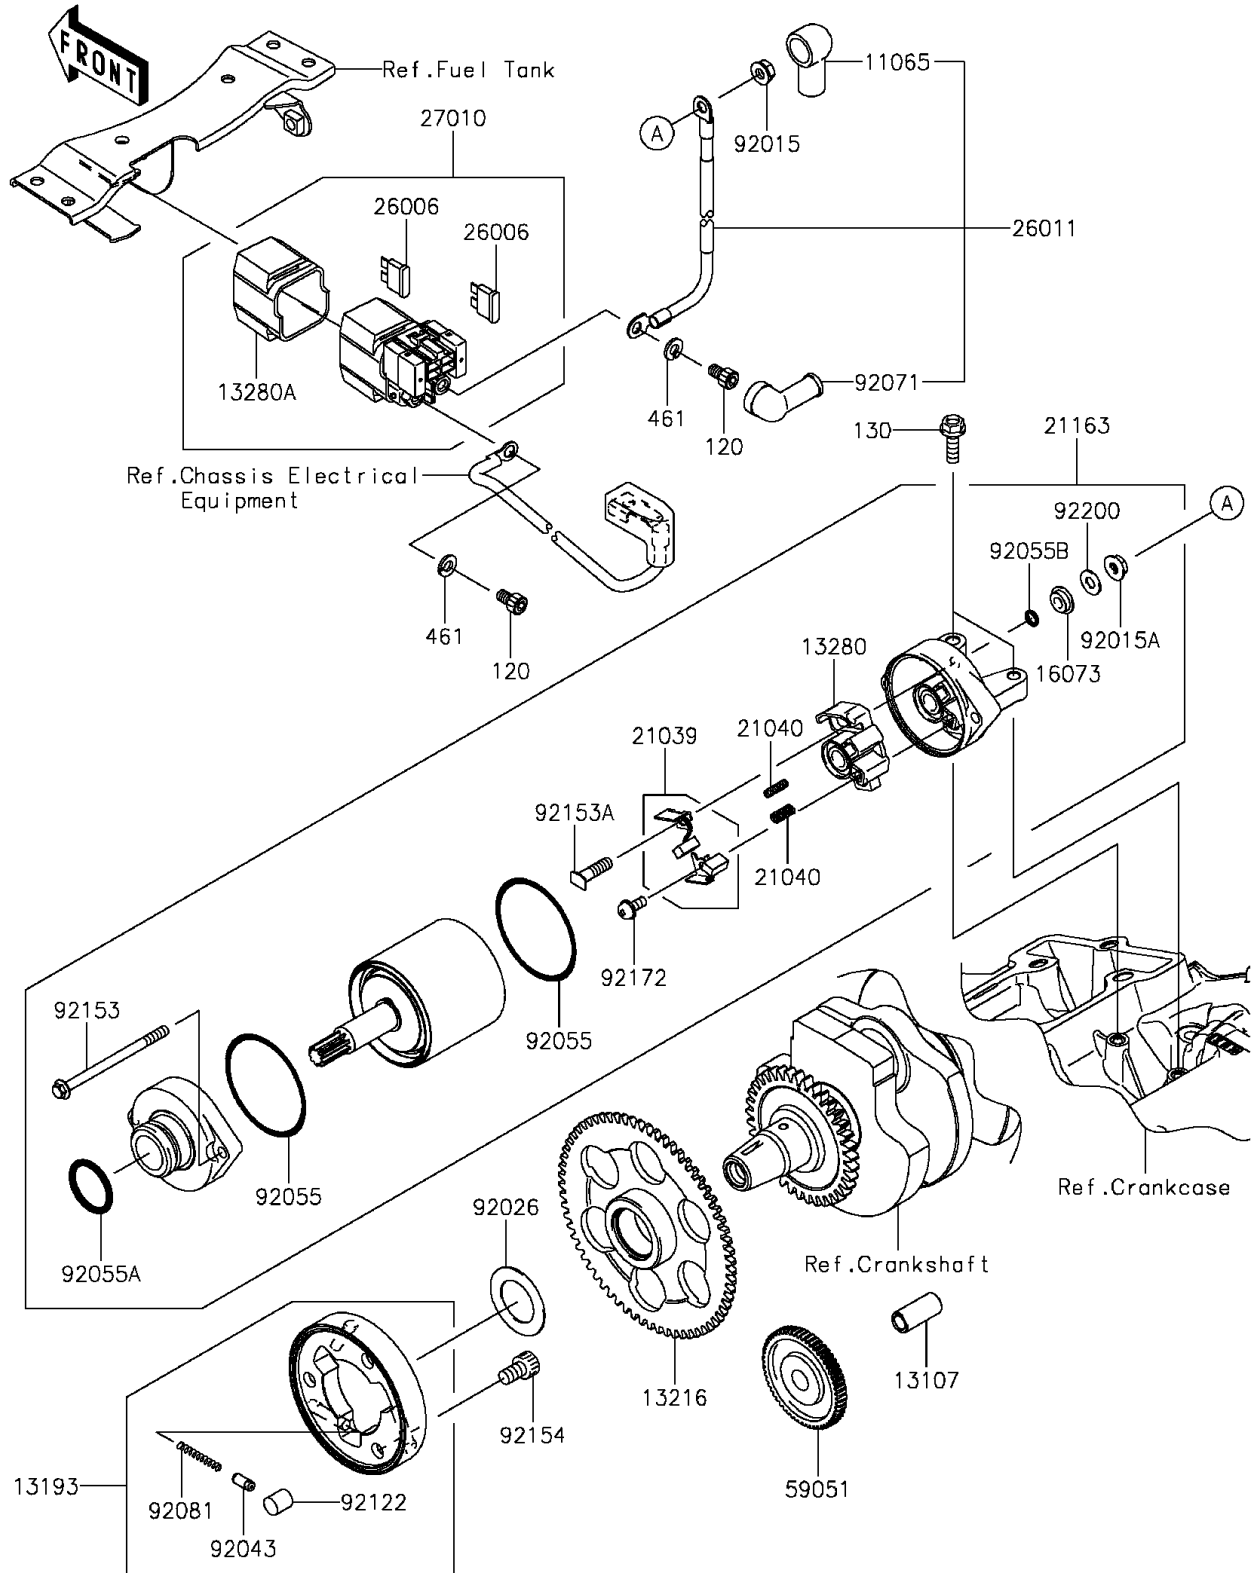

2015 Ninja[®] 300

PARTS DIAGRAM

Starter Motor

E1840

2015 Ninja[®] 300

PARTS LIST

Starter Motor

ITEM NAME

PART NUMBER

QUANTITY
