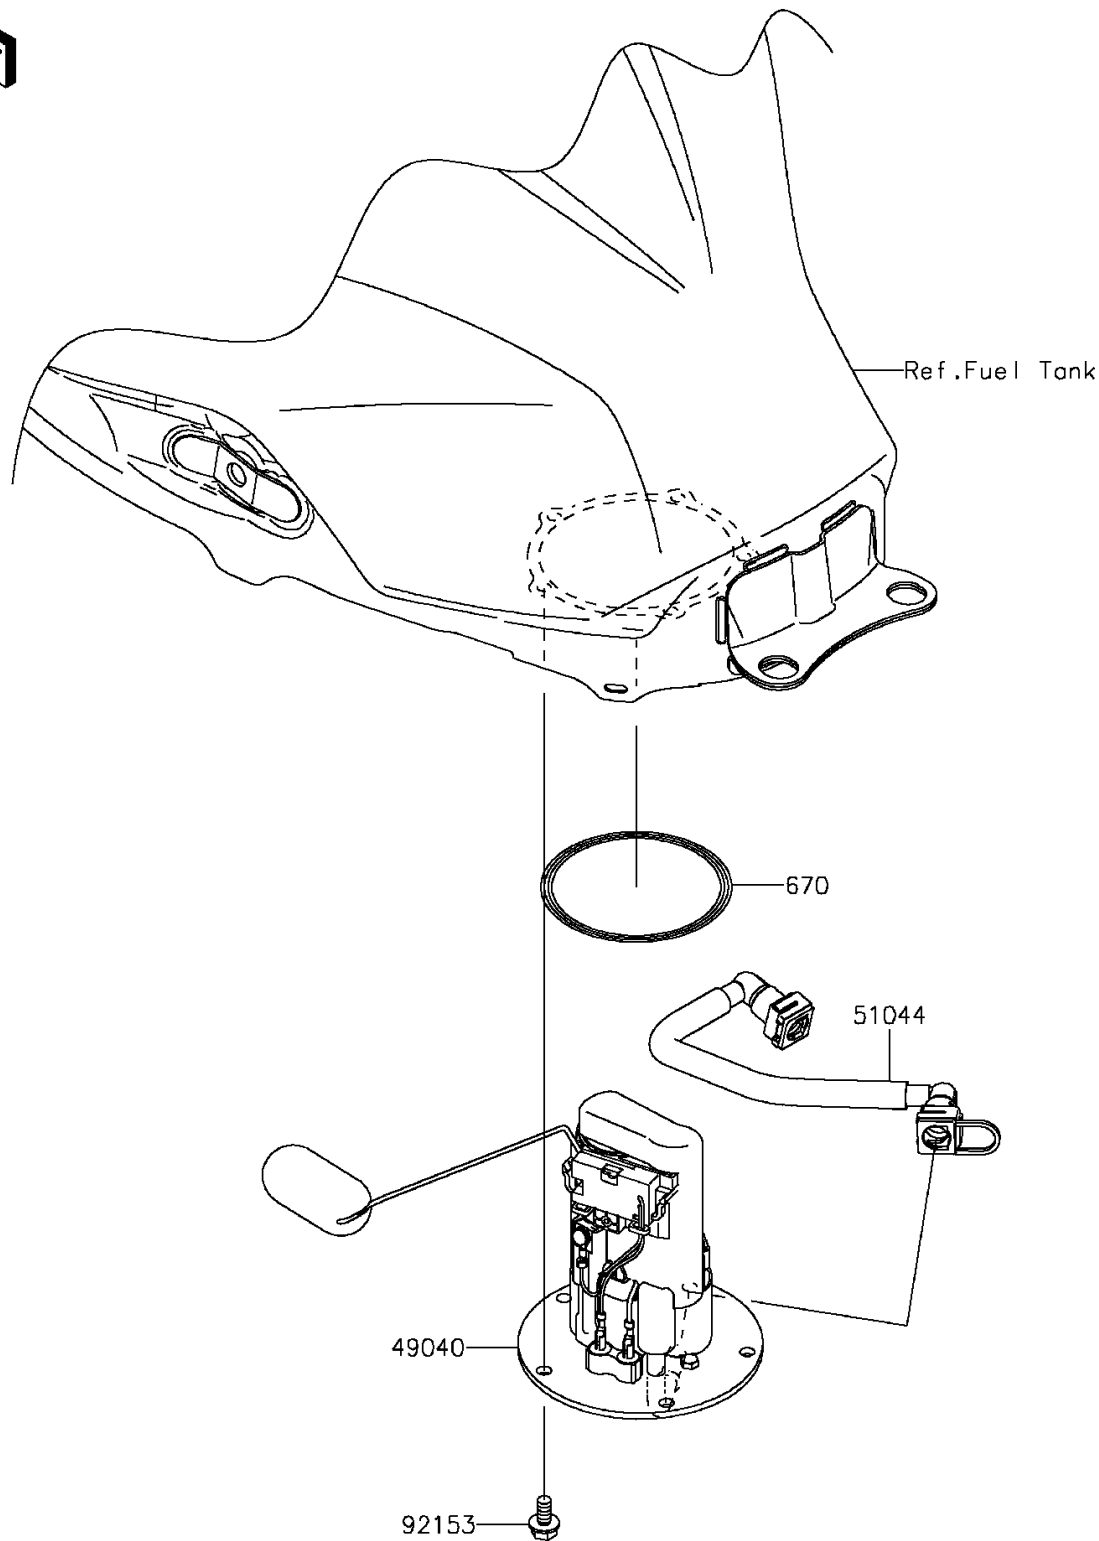

2015 NINJA® 300 SE

PARTS DIAGRAM

Fuel Pump

Kawasaki

Let the Good Times Roll®

E1520

2015 NINJA[®] 300 SE

PARTS LIST

Fuel Pump

ITEM NAME

PART NUMBER

QUANTITY
