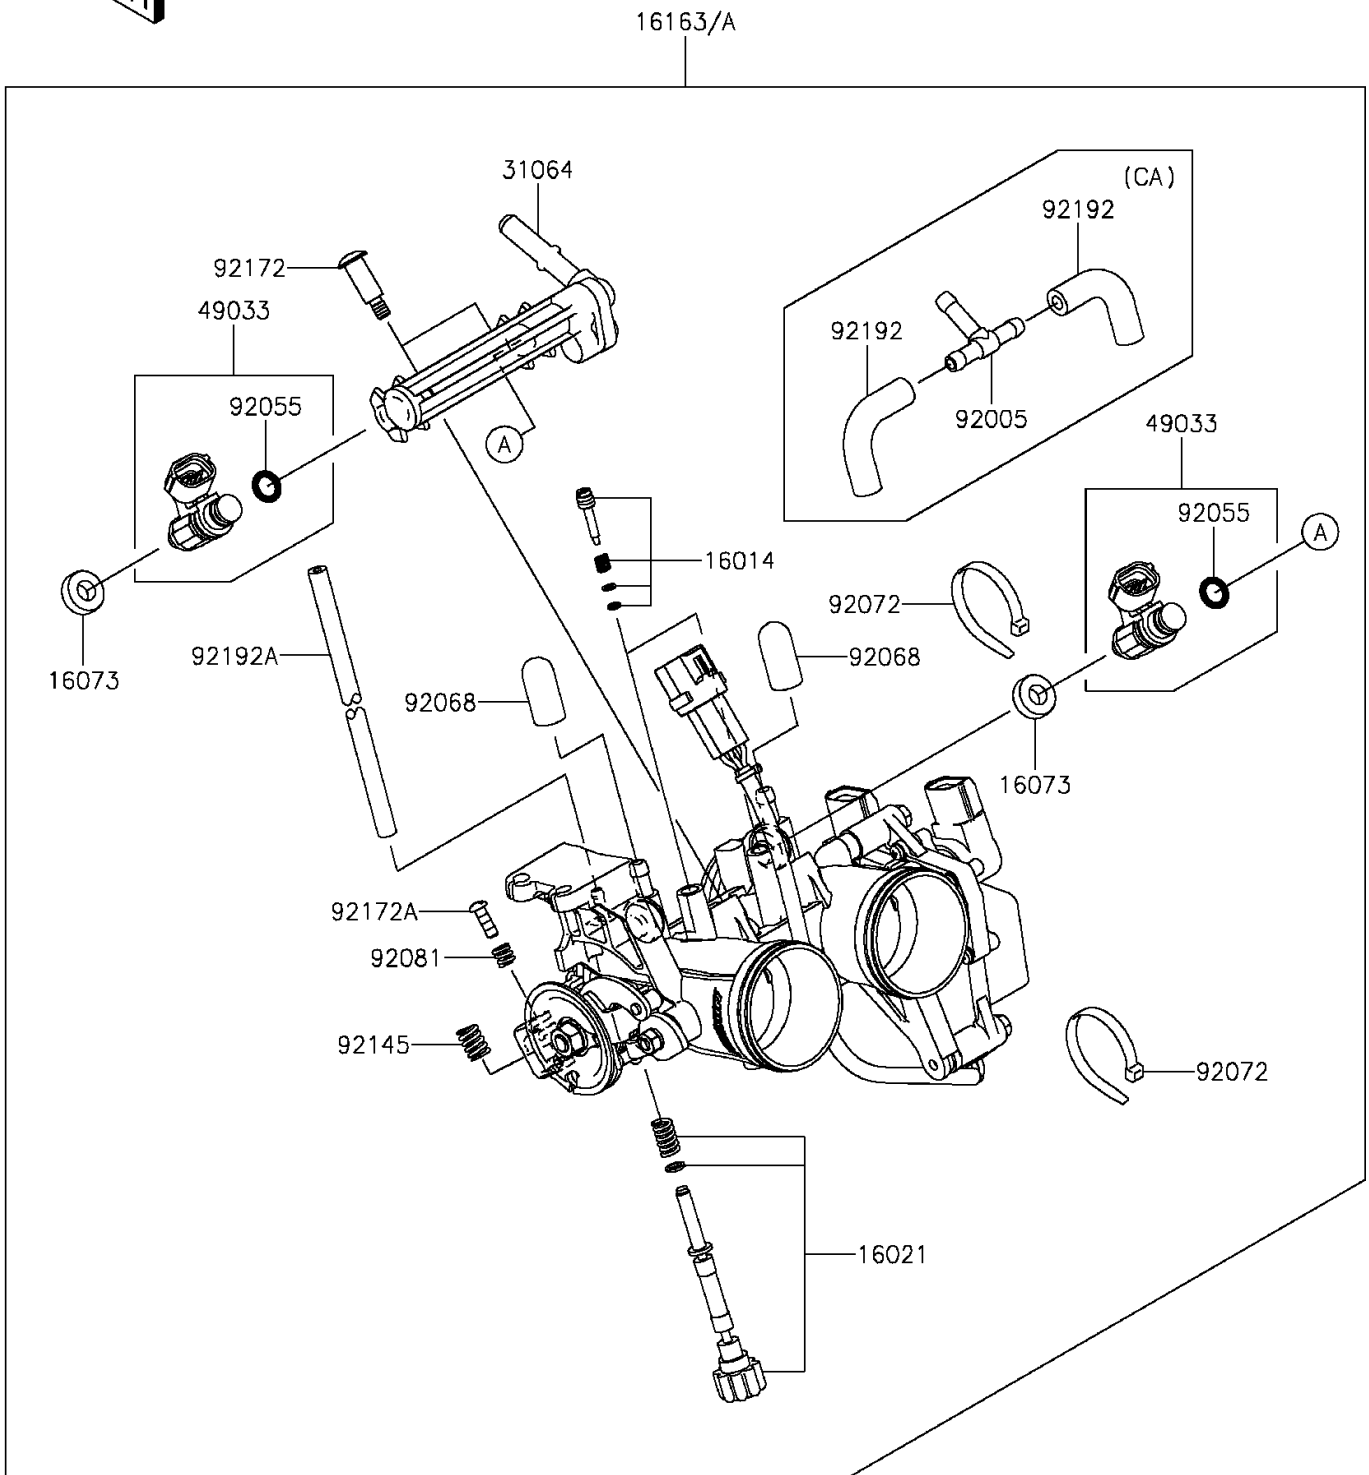

2015 Ninja[®] 300

PARTS DIAGRAM

Throttle

E1510

2015 Ninja® 300

PARTS LIST

Throttle

ITEM NAME

PART NUMBER

QUANTITY
