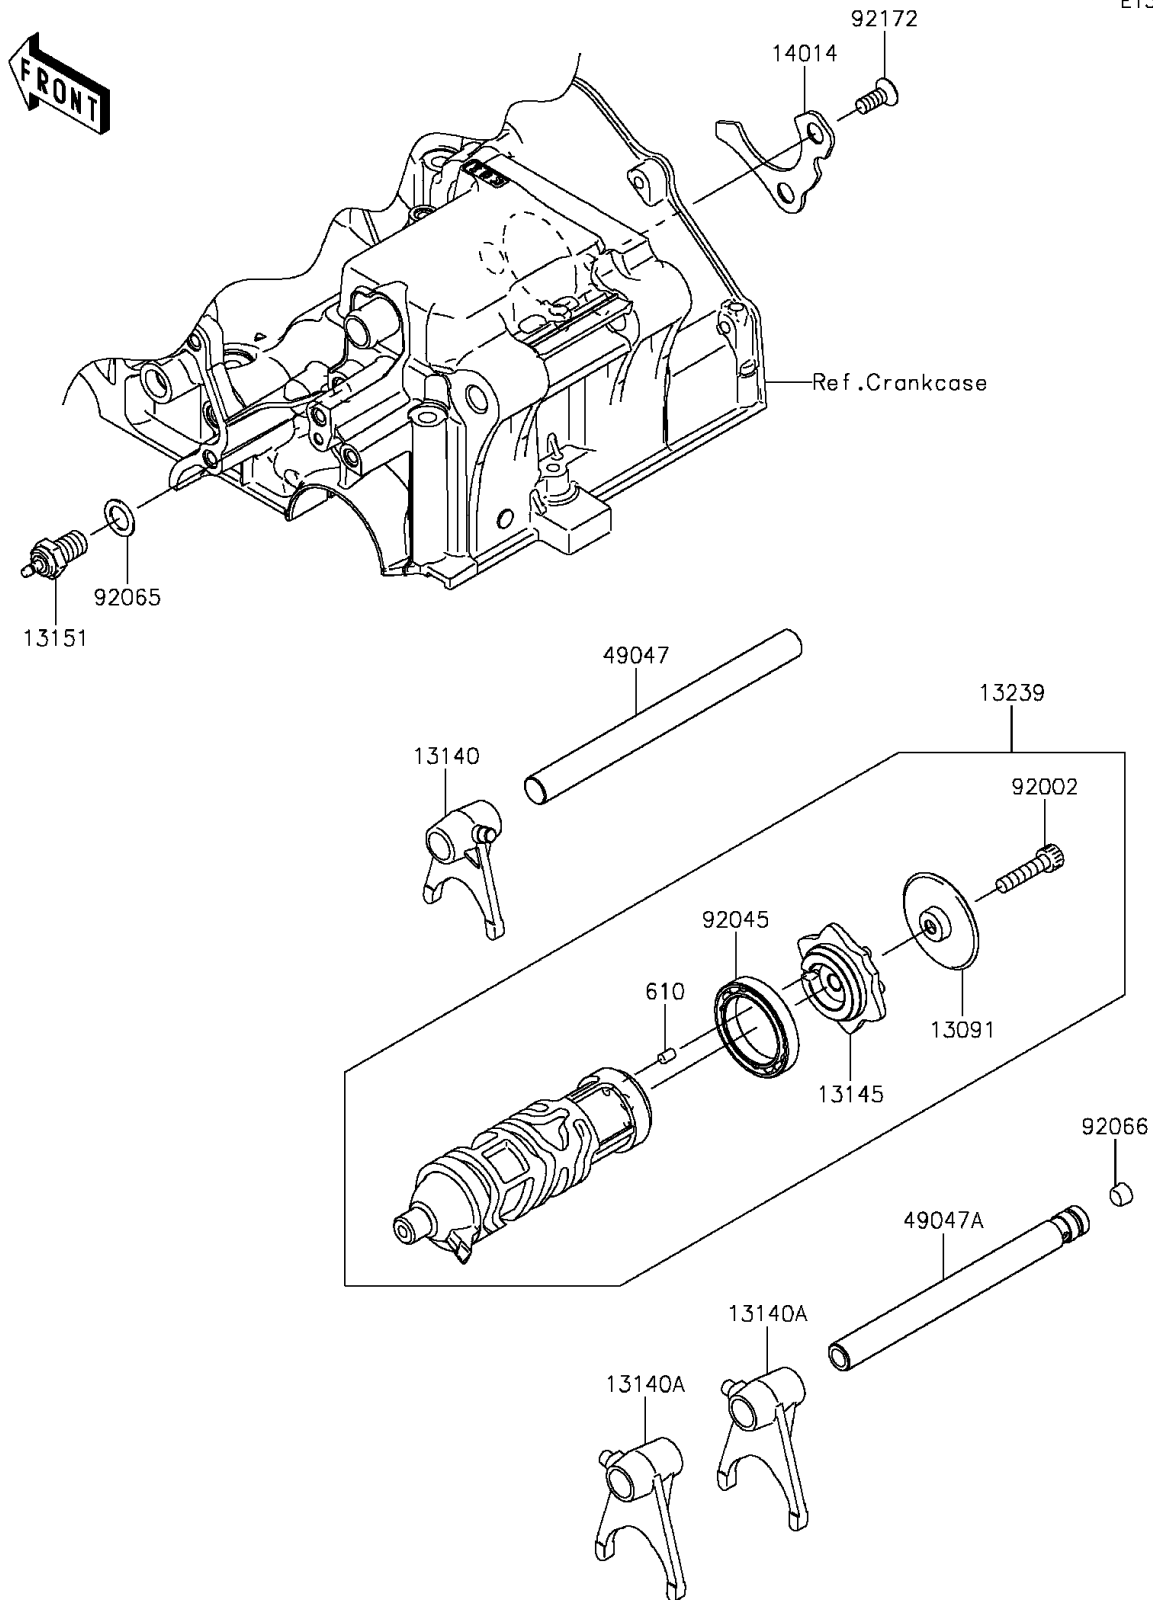

2015 Ninja[®] 300

PARTS DIAGRAM

Gear Change Drum/Shift Fork(s)

E1362

2015 Ninja® 300

PARTS LIST

Gear Change Drum/Shift Fork(s)

ITEM NAME

PART NUMBER

QUANTITY
