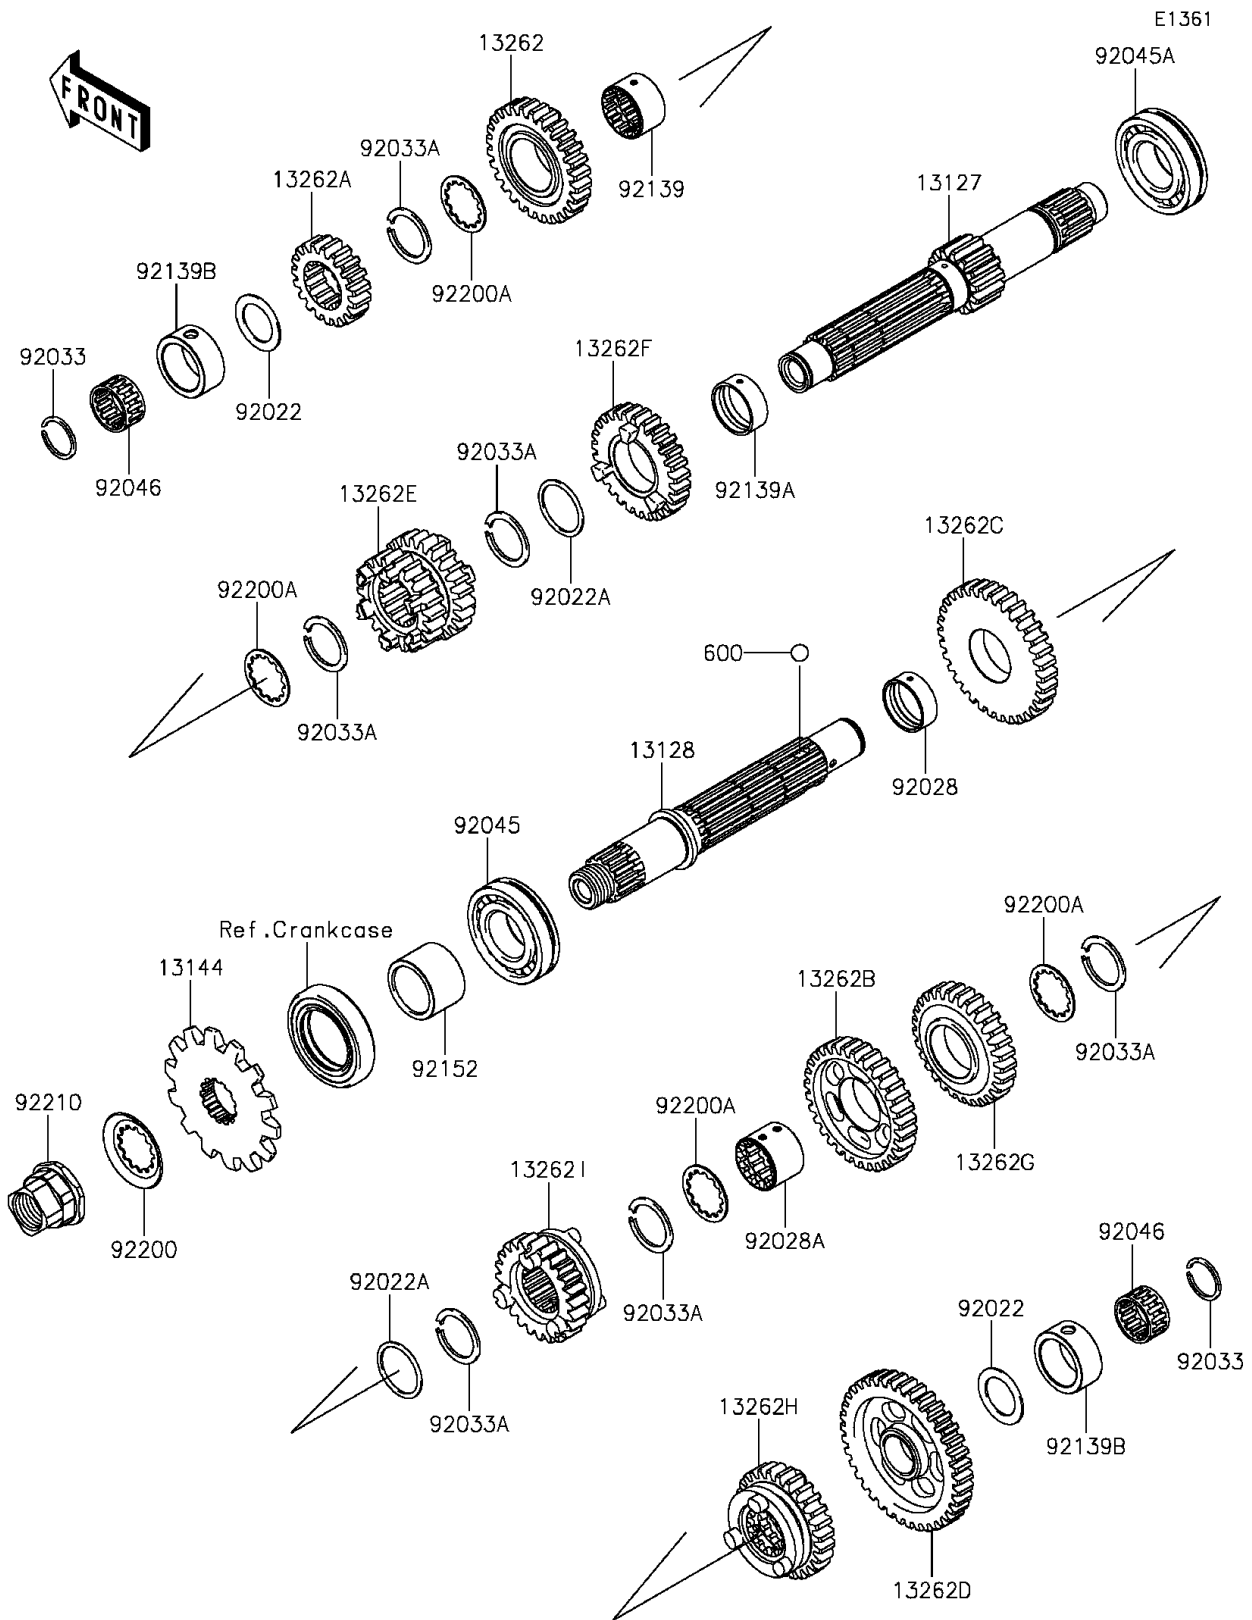

2015 Ninja® 300

PARTS DIAGRAM

Transmission

2015 Ninja[®] 300

PARTS LIST

Transmission

ITEM NAME

PART NUMBER

QUANTITY
