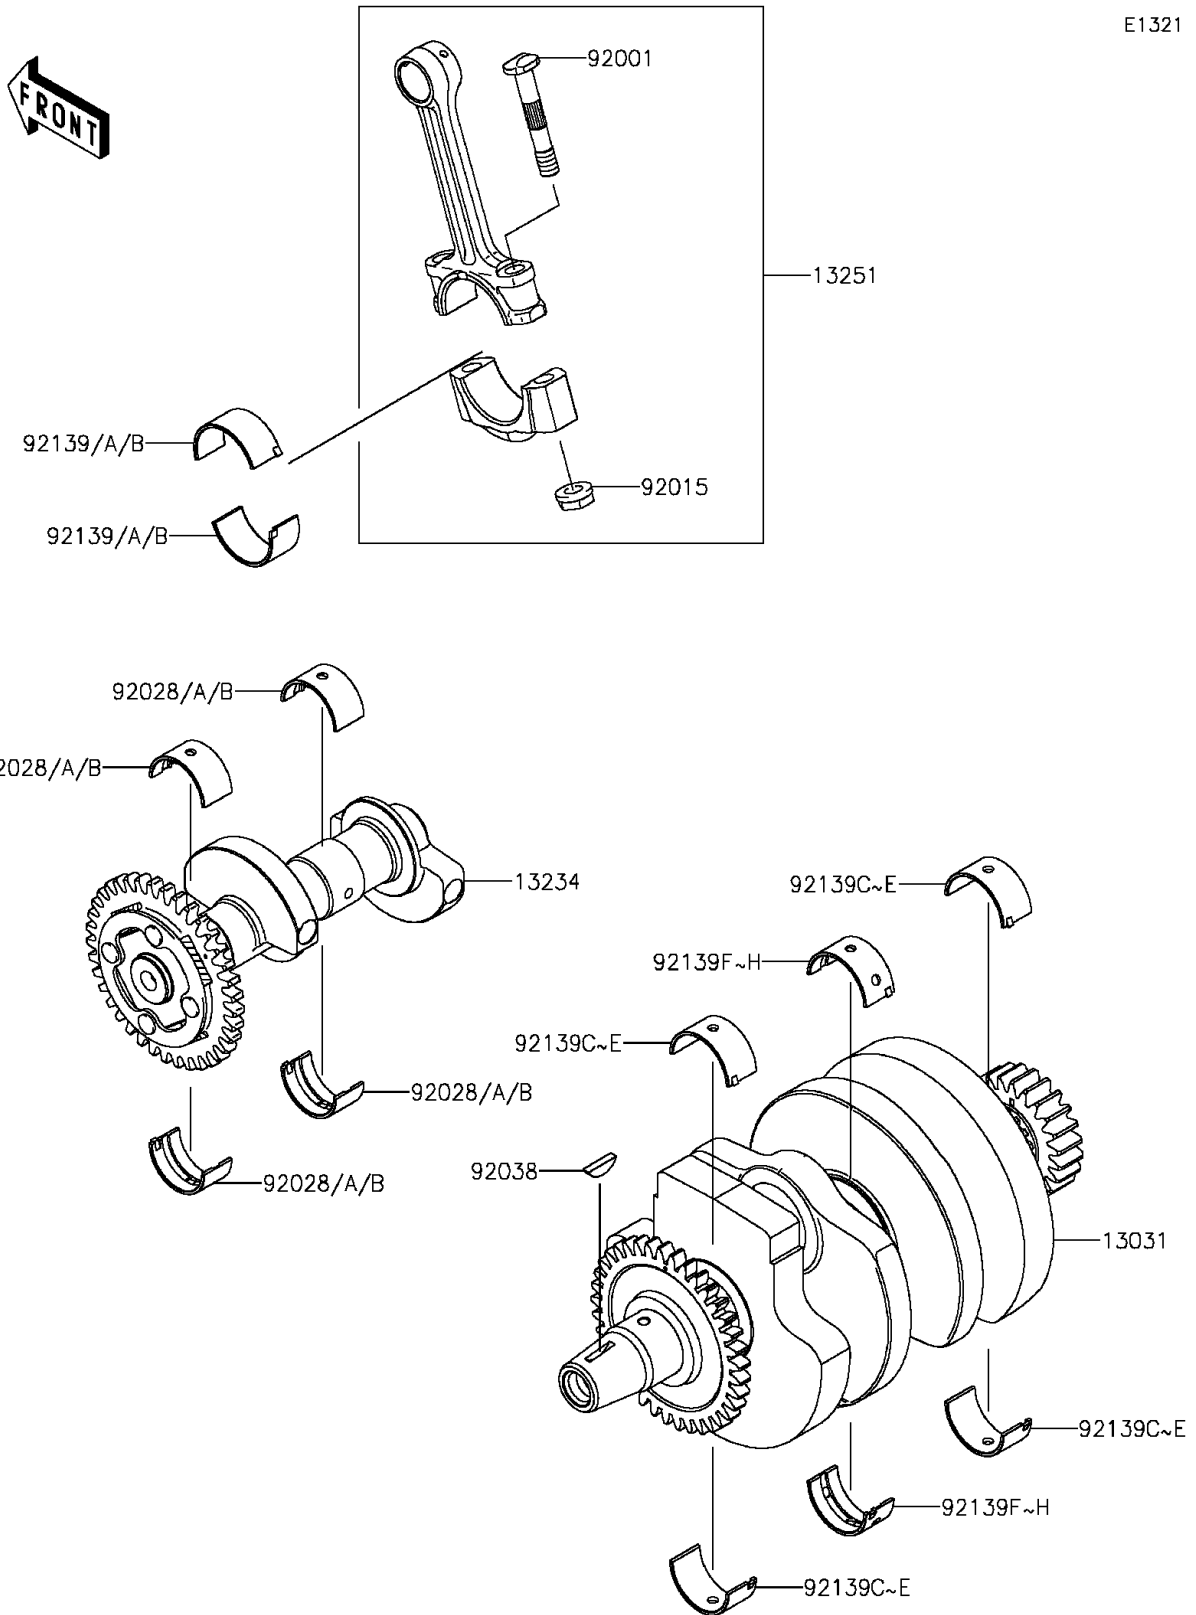

2015 Ninja[®] 300

PARTS DIAGRAM

Crankshaft

2015 Ninja[®] 300

PARTS LIST

Crankshaft

ITEM NAME

PART NUMBER

QUANTITY
