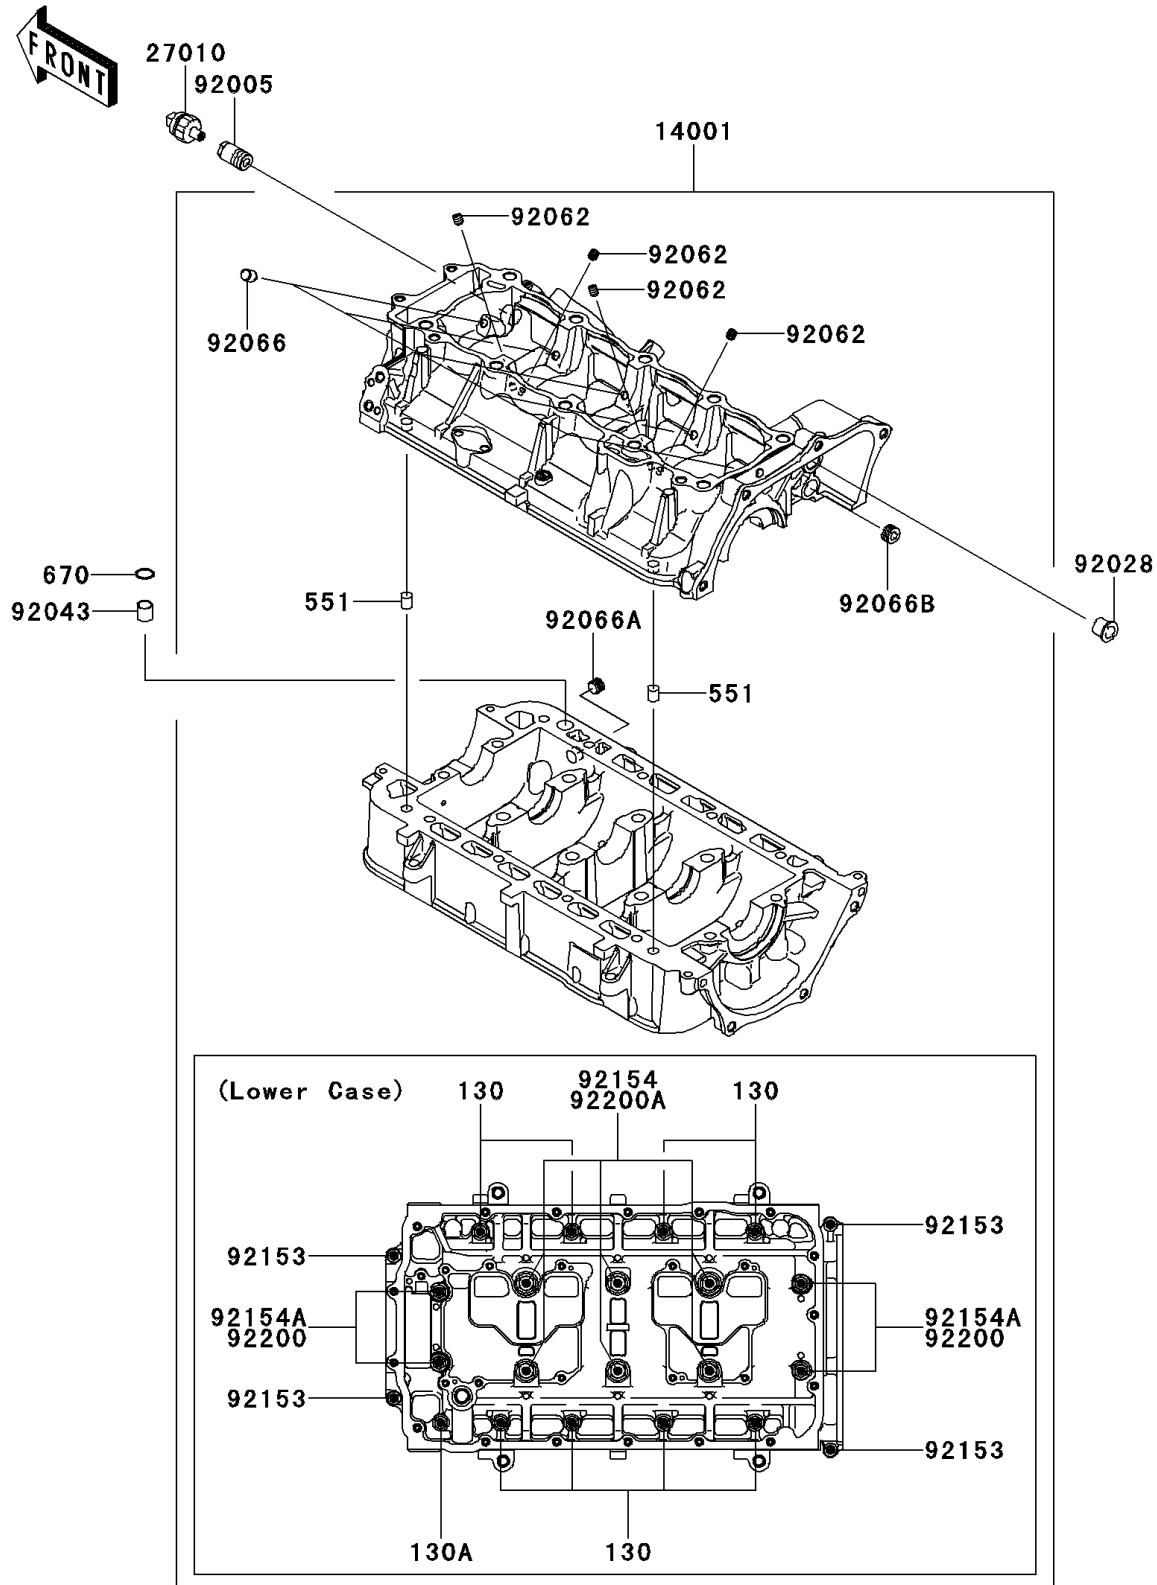

2013 JET SKI® ULTRA® 300X

PARTS DIAGRAM

Crankcase

E1411

2013 JET SKI® ULTRA® 300X

PARTS LIST

Crankcase

ITEM NAME

PART NUMBER

QUANTITY
