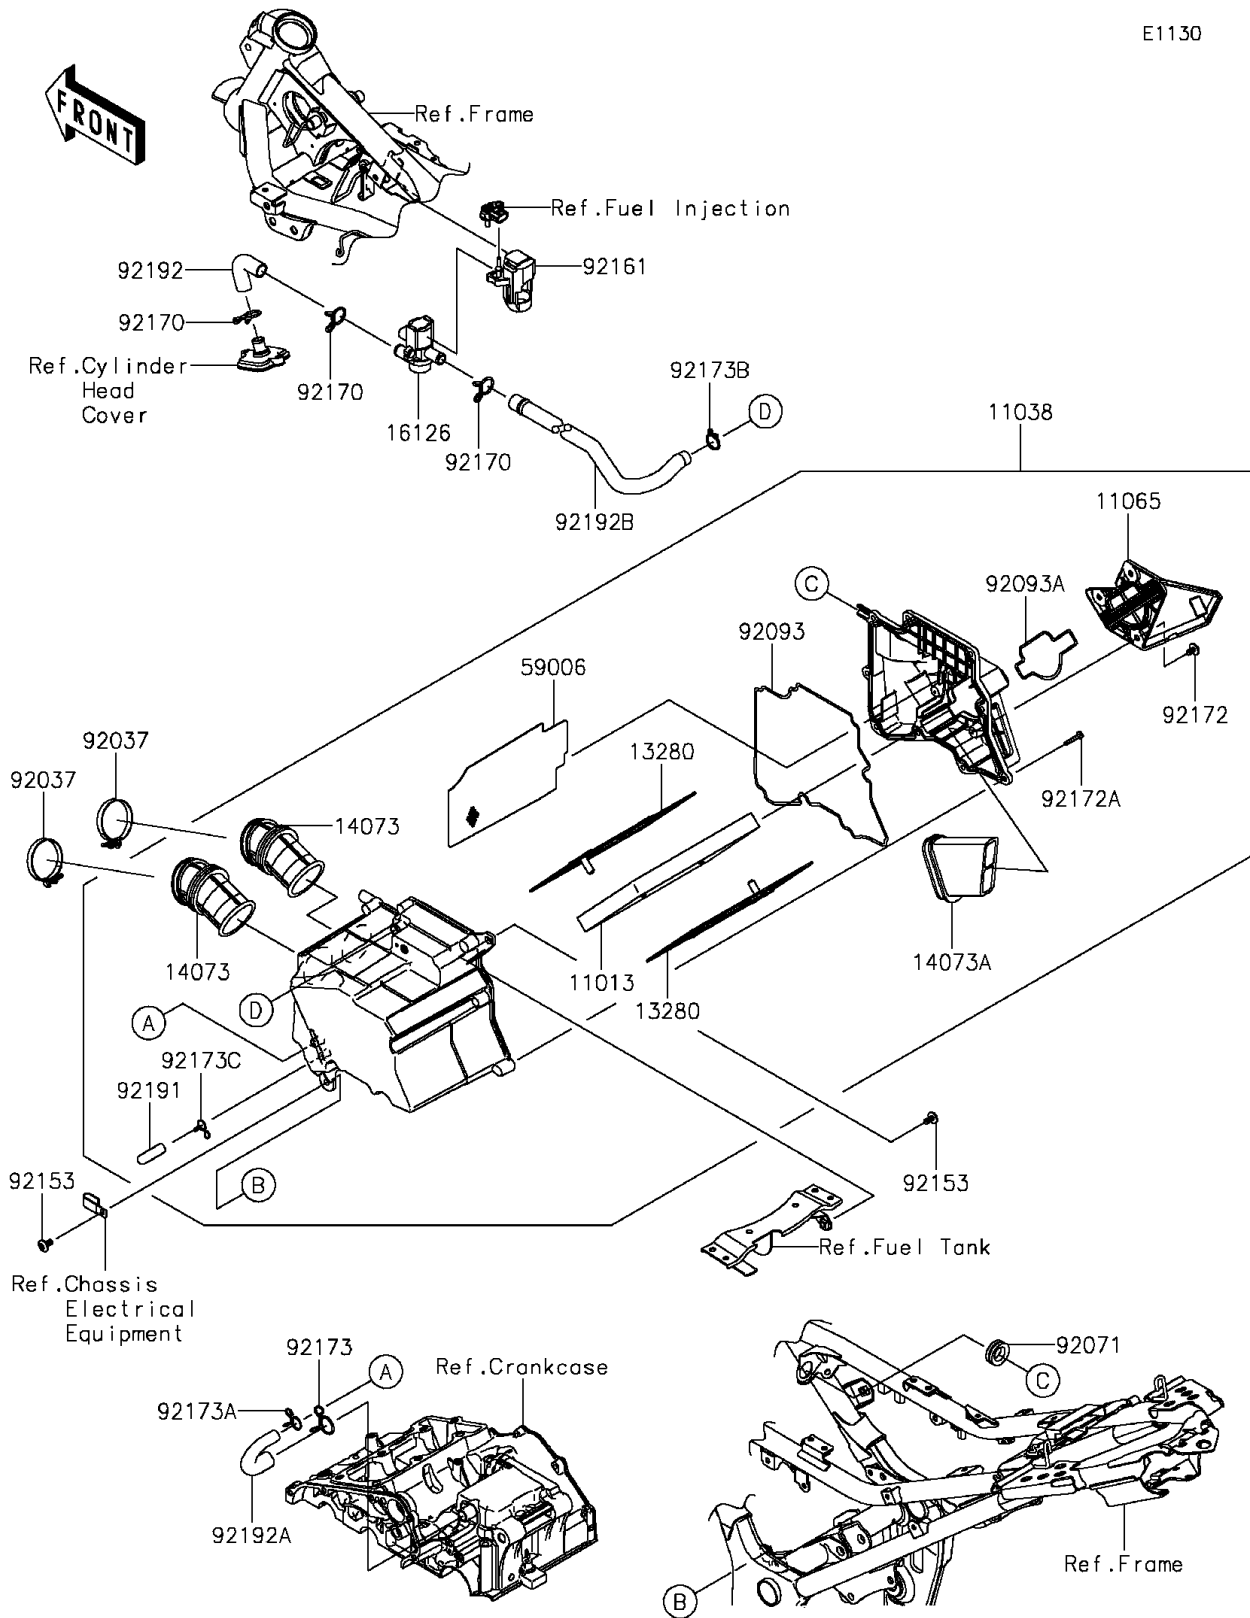

2015 Ninja[®] 300

PARTS DIAGRAM

Air Cleaner

E1130

2015 Ninja[®] 300

PARTS LIST

Air Cleaner

ITEM NAME

PART NUMBER

QUANTITY
