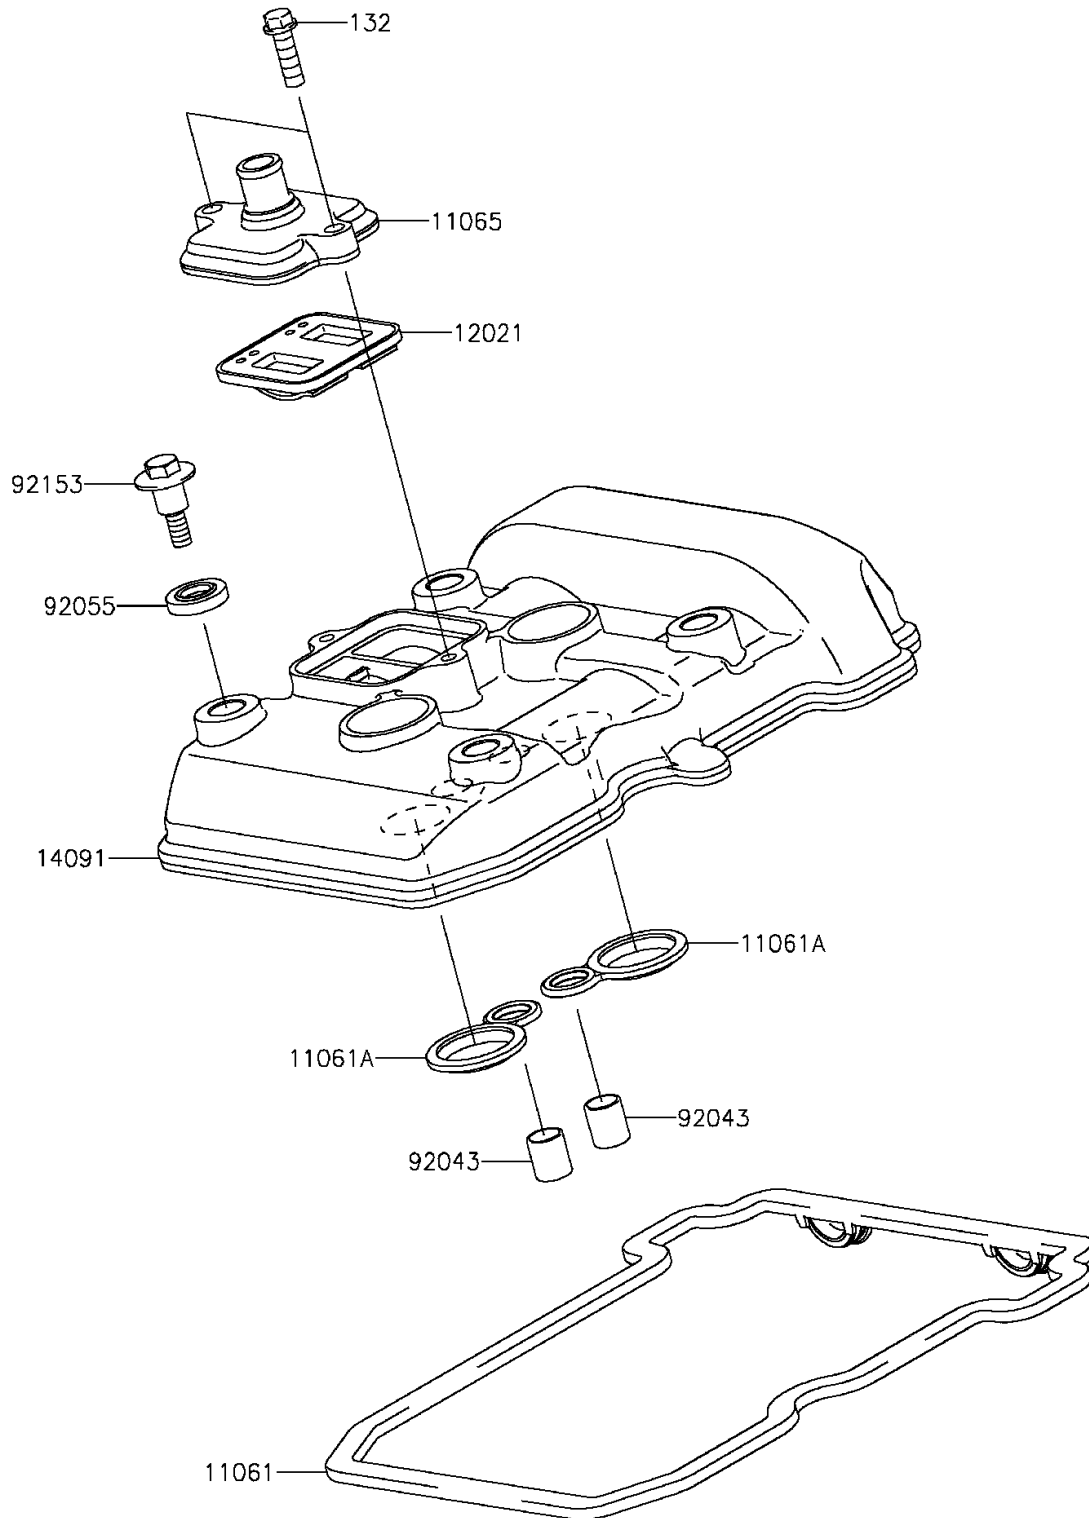

2015 Ninja[®] 300

PARTS DIAGRAM

Cylinder Head Cover

E1112

2015 Ninja[®] 300

PARTS LIST

Cylinder Head Cover

ITEM NAME

PART NUMBER

QUANTITY
