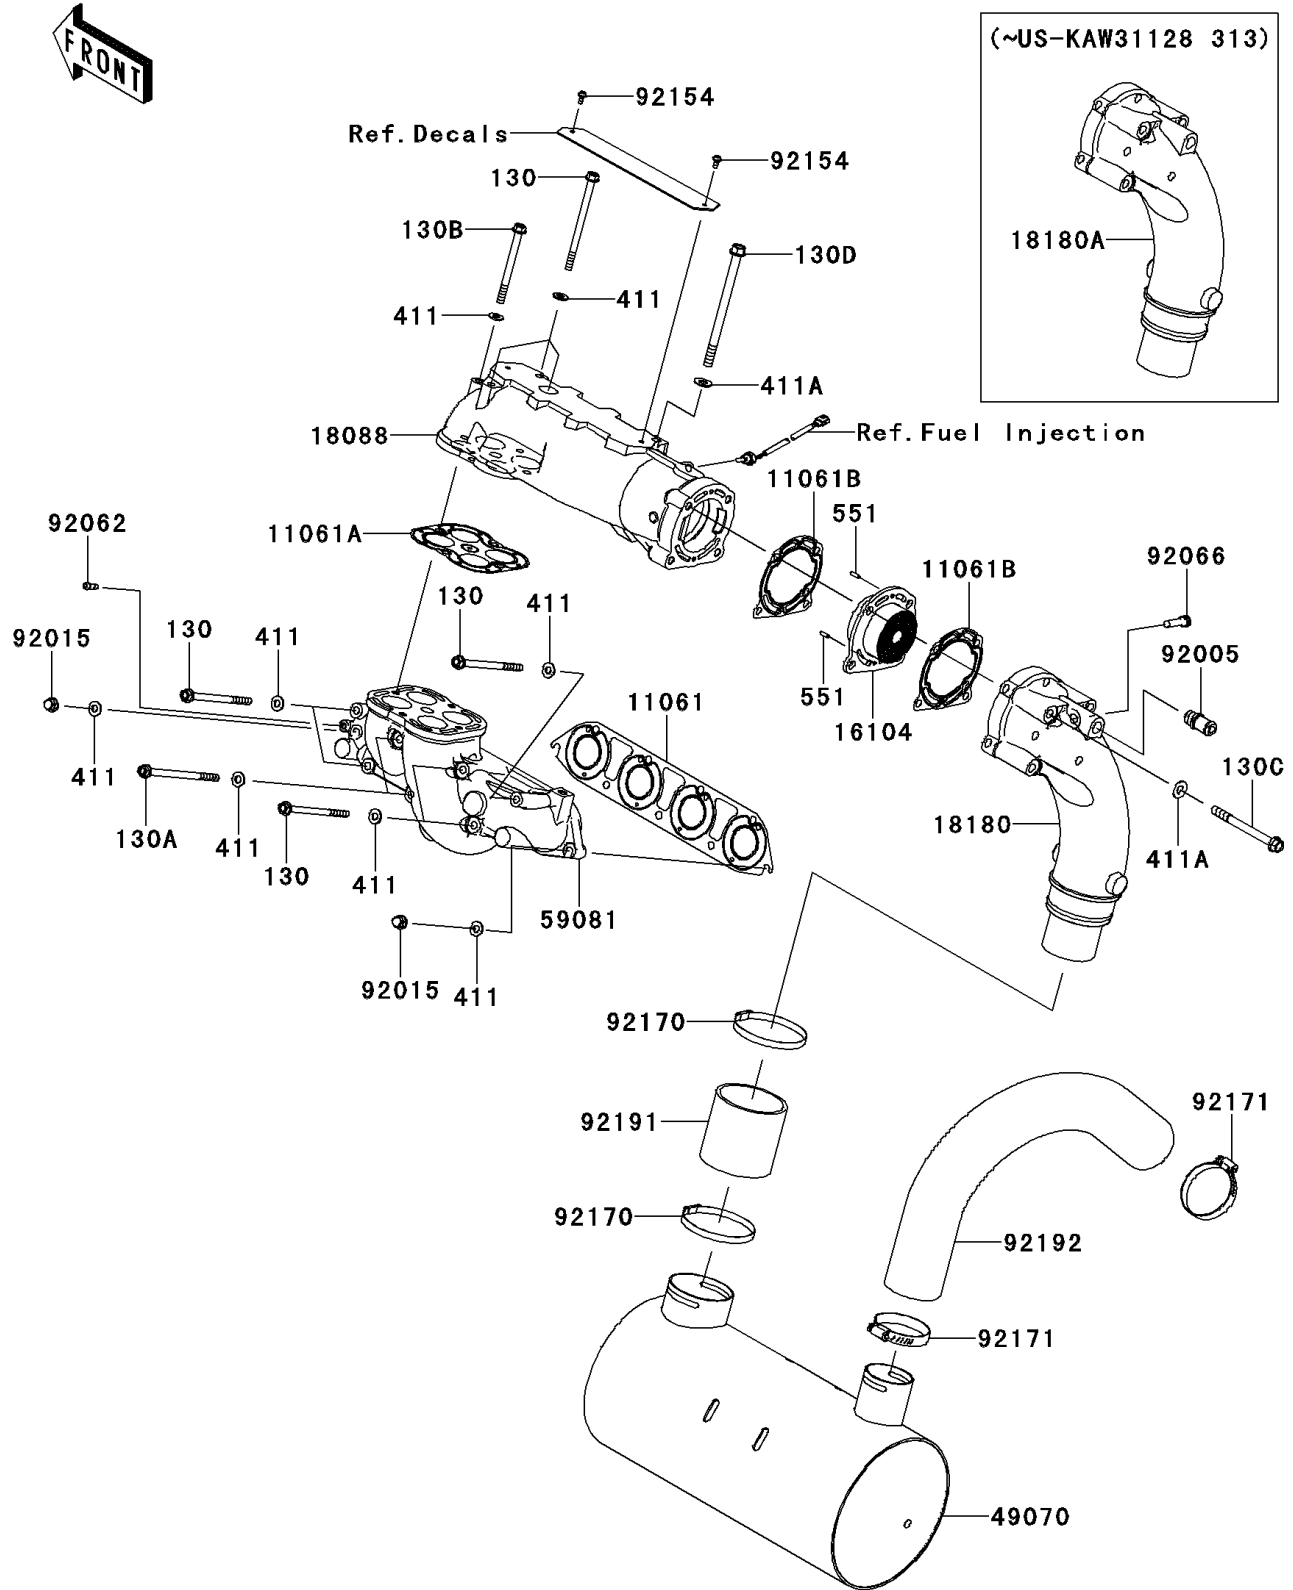

2013 JET SKI® ULTRA® 300X

PARTS DIAGRAM

Muffler(s)

E1140

2013 JET SKI® ULTRA® 300X

PARTS LIST

Muffler(s)

ITEM NAME

PART NUMBER

QUANTITY
