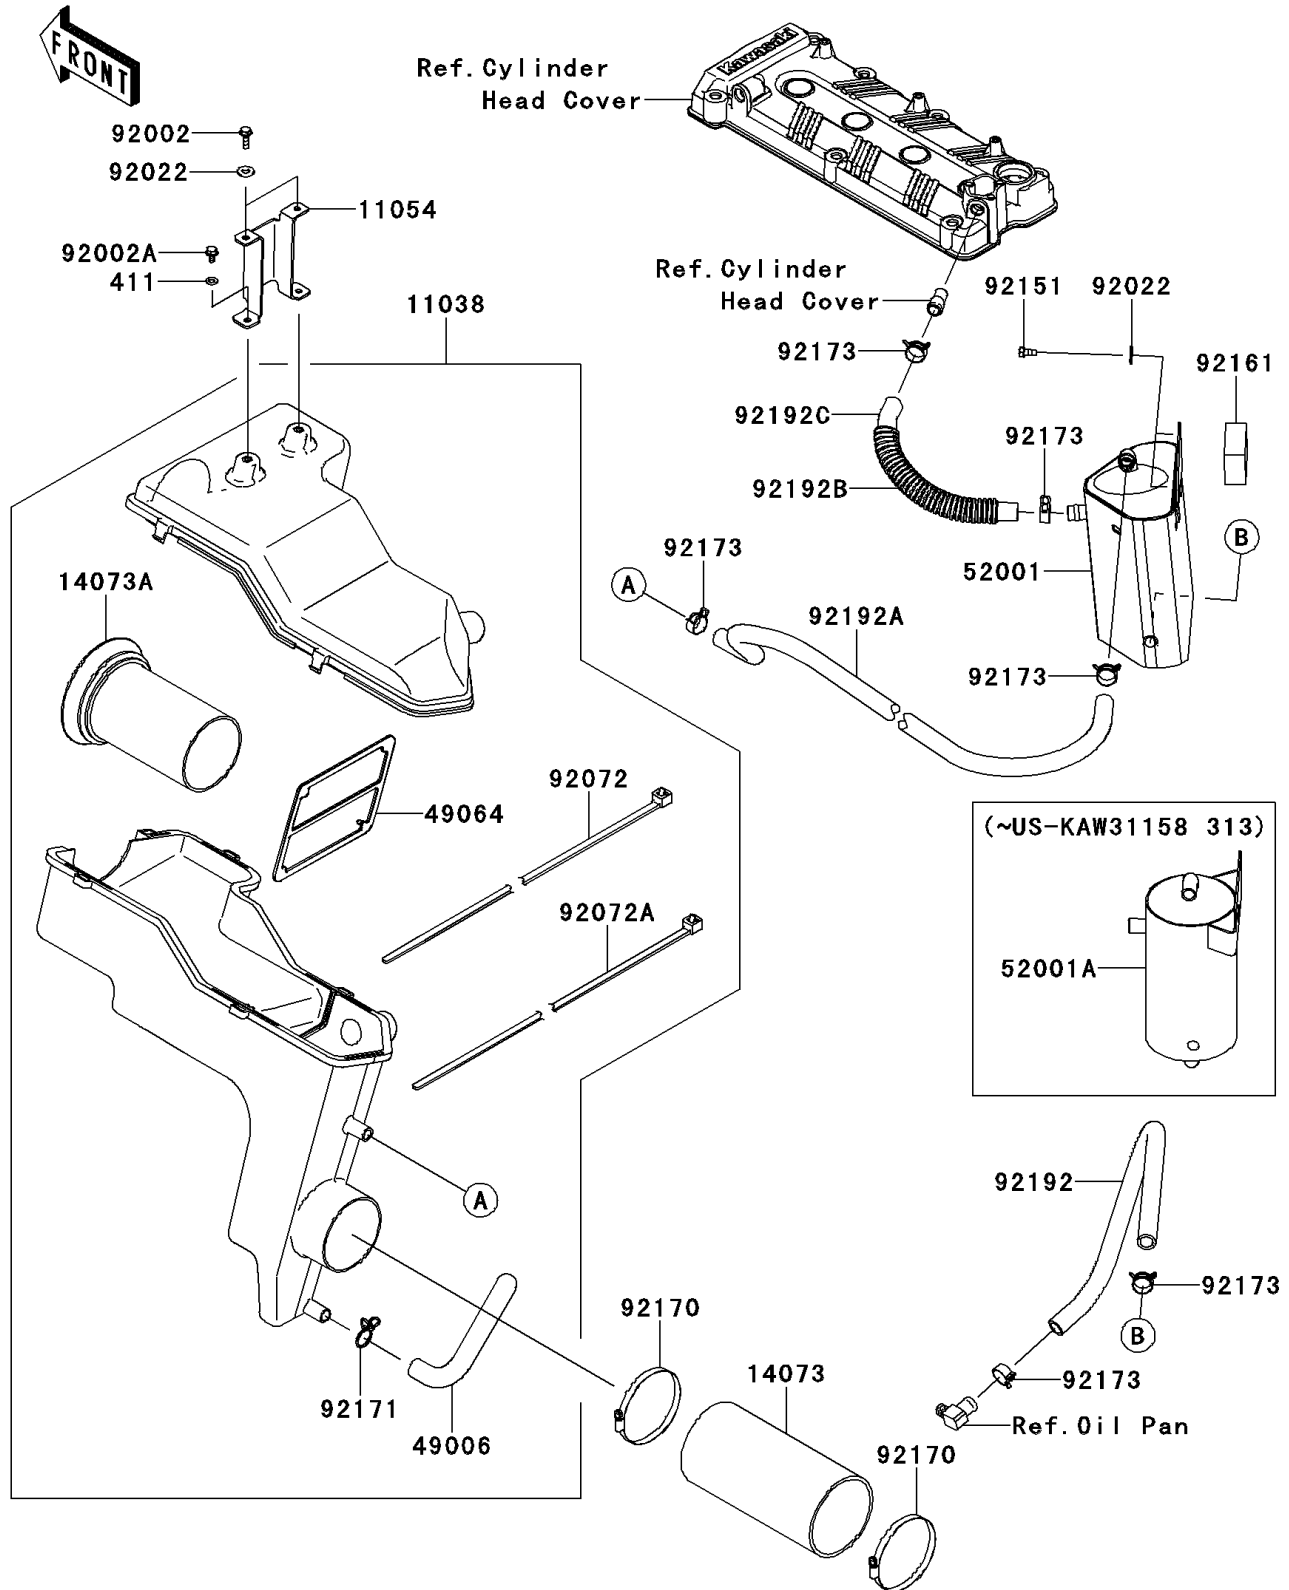

2013 JET SKI® ULTRA® 300X

PARTS DIAGRAM

Intake Silencer

E1130

2013 JET SKI® ULTRA® 300X

PARTS LIST

Intake Silencer

ITEM NAME

PART NUMBER

QUANTITY
