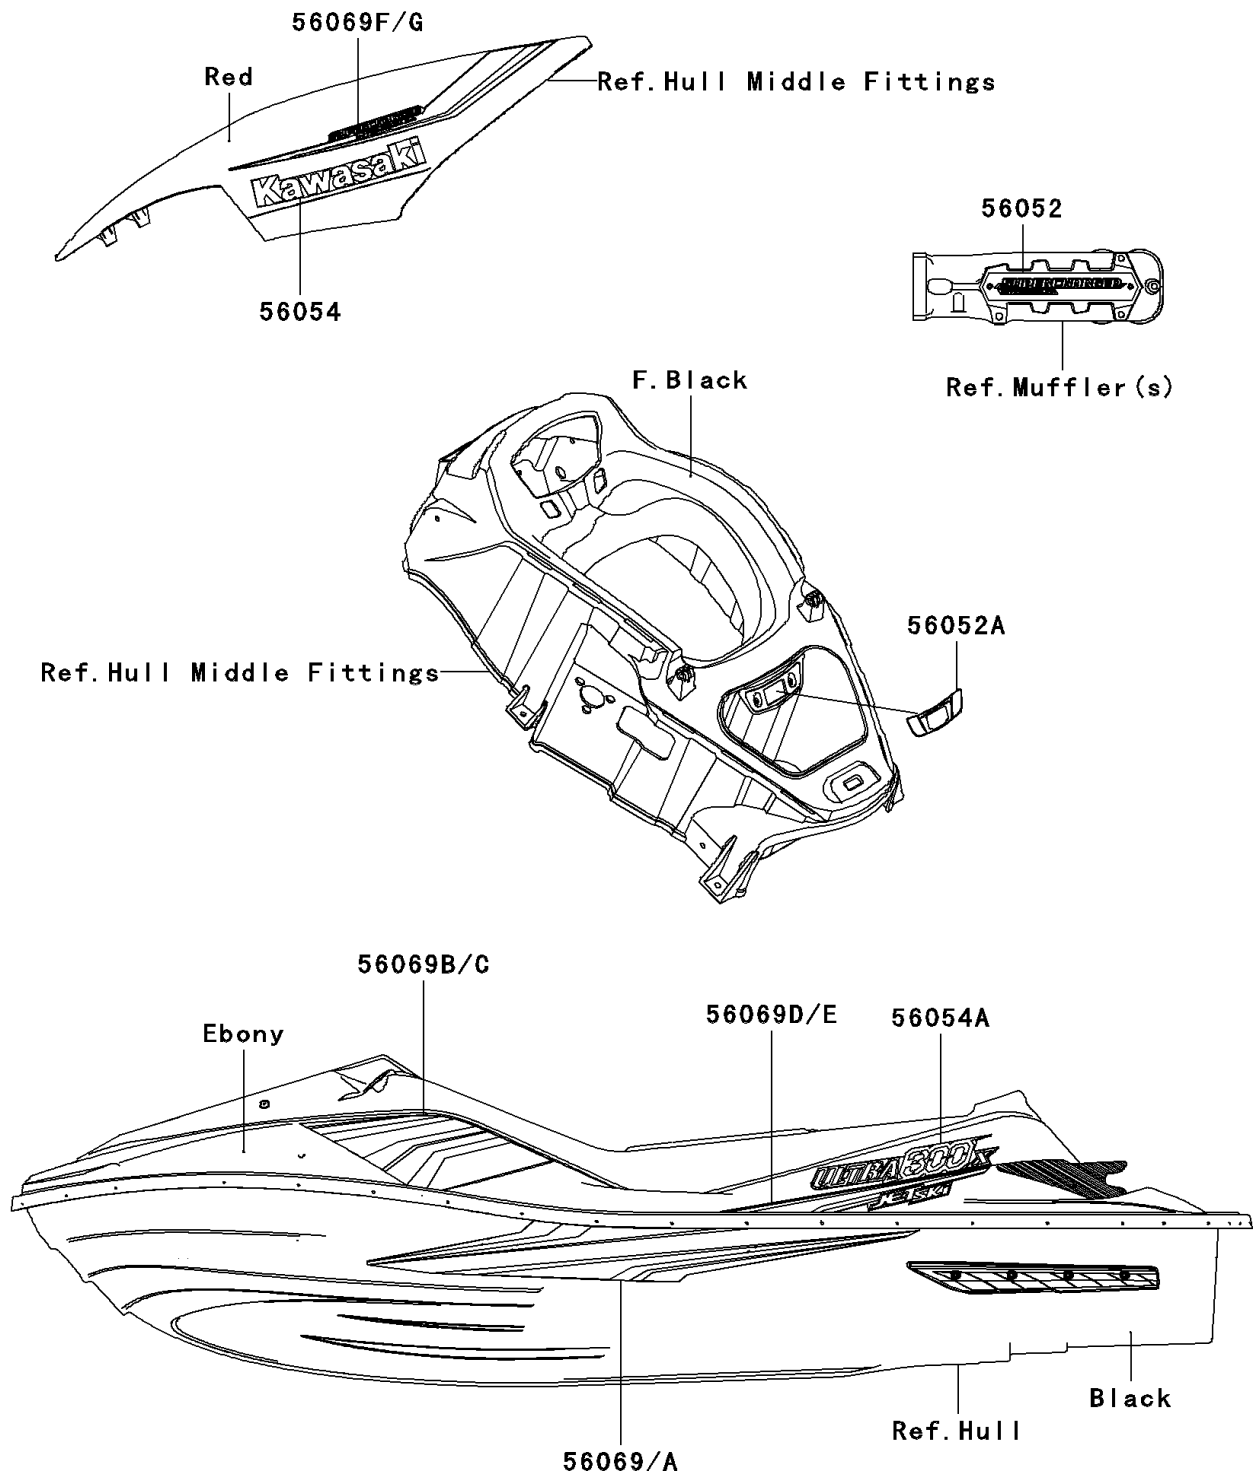

# 2011 JET SKI® Ultra® 300X

## PARTS DIAGRAM Decals(Red)(HBFA)

F3880A

## PARTS LIST

Decals(Red)(HBFA)

**ITEM NAME**

**PART NUMBER**

**QUANTITY**

---