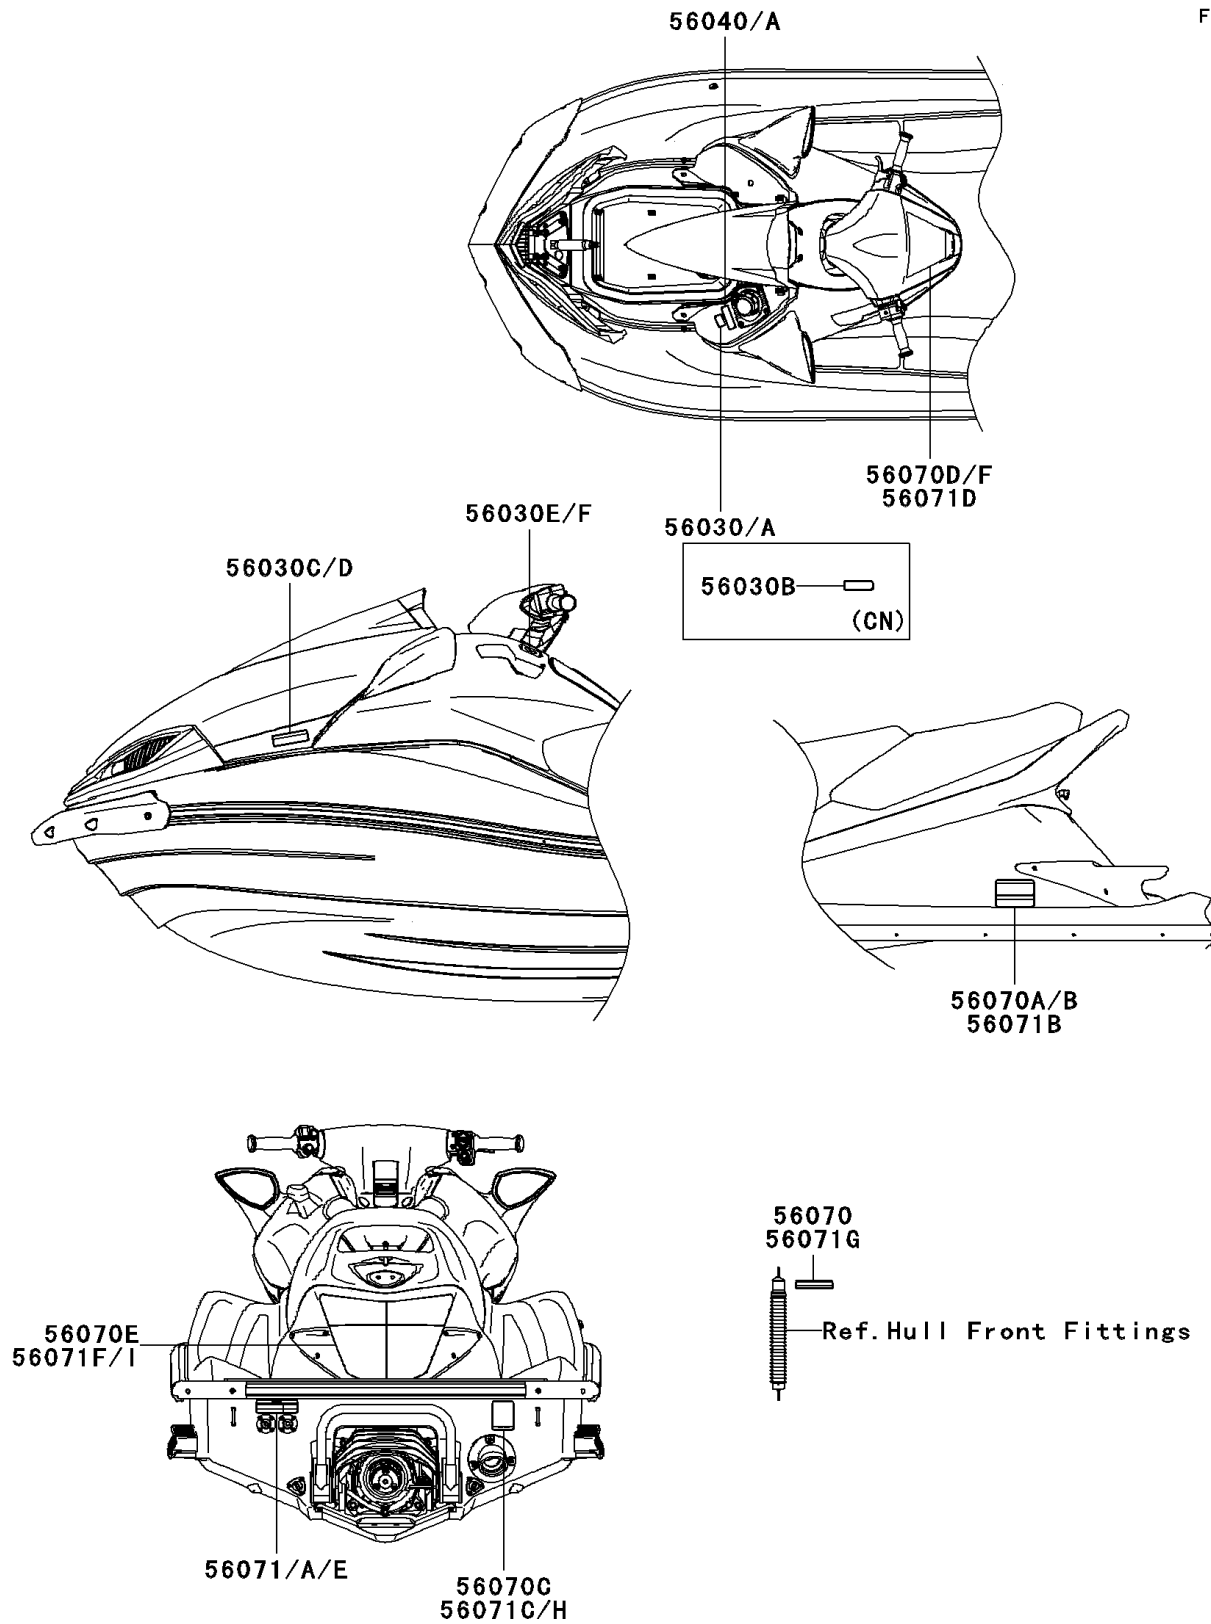

2011 JET SKI® Ultra® 300X

PARTS DIAGRAM

Labels

F3183

2011 JET SKI® Ultra® 300X

PARTS LIST

Labels

ITEM NAME

PART NUMBER

QUANTITY
