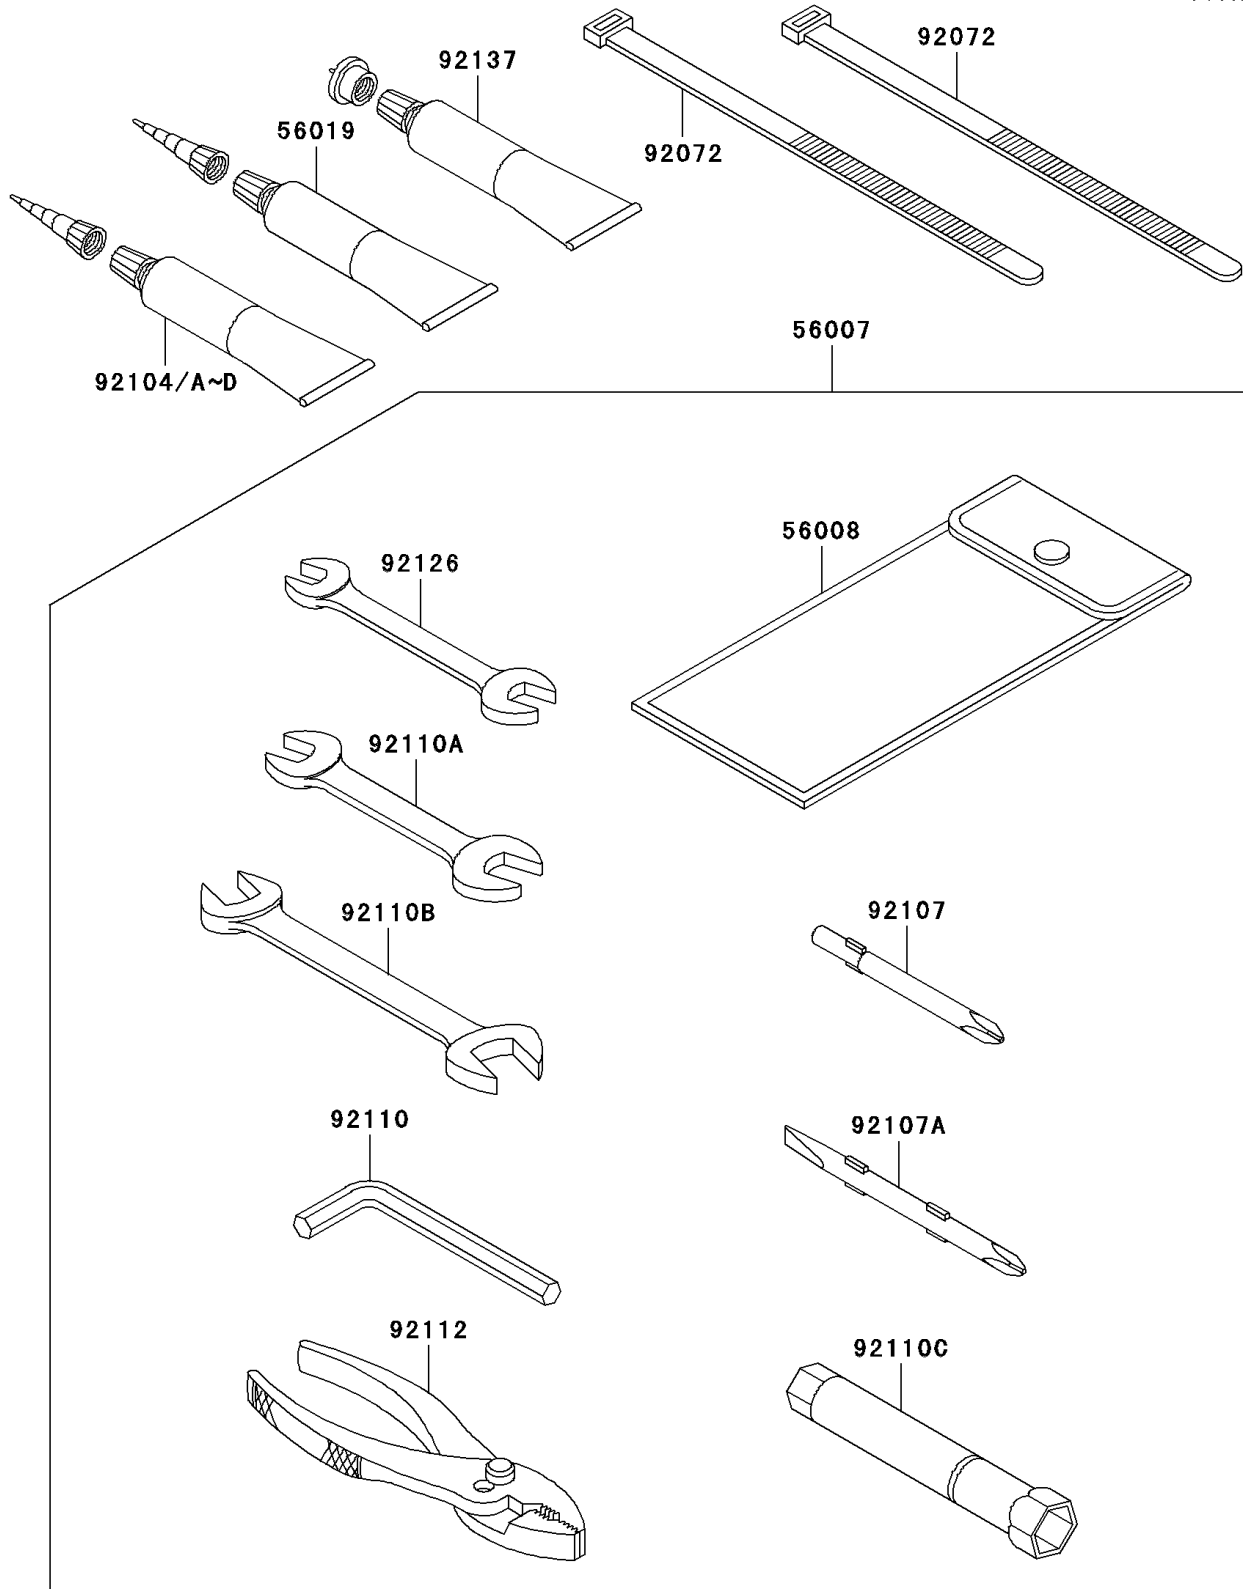

2012 JET SKI® Ultra® 300X

PARTS DIAGRAM

Owner's Tools

F3182