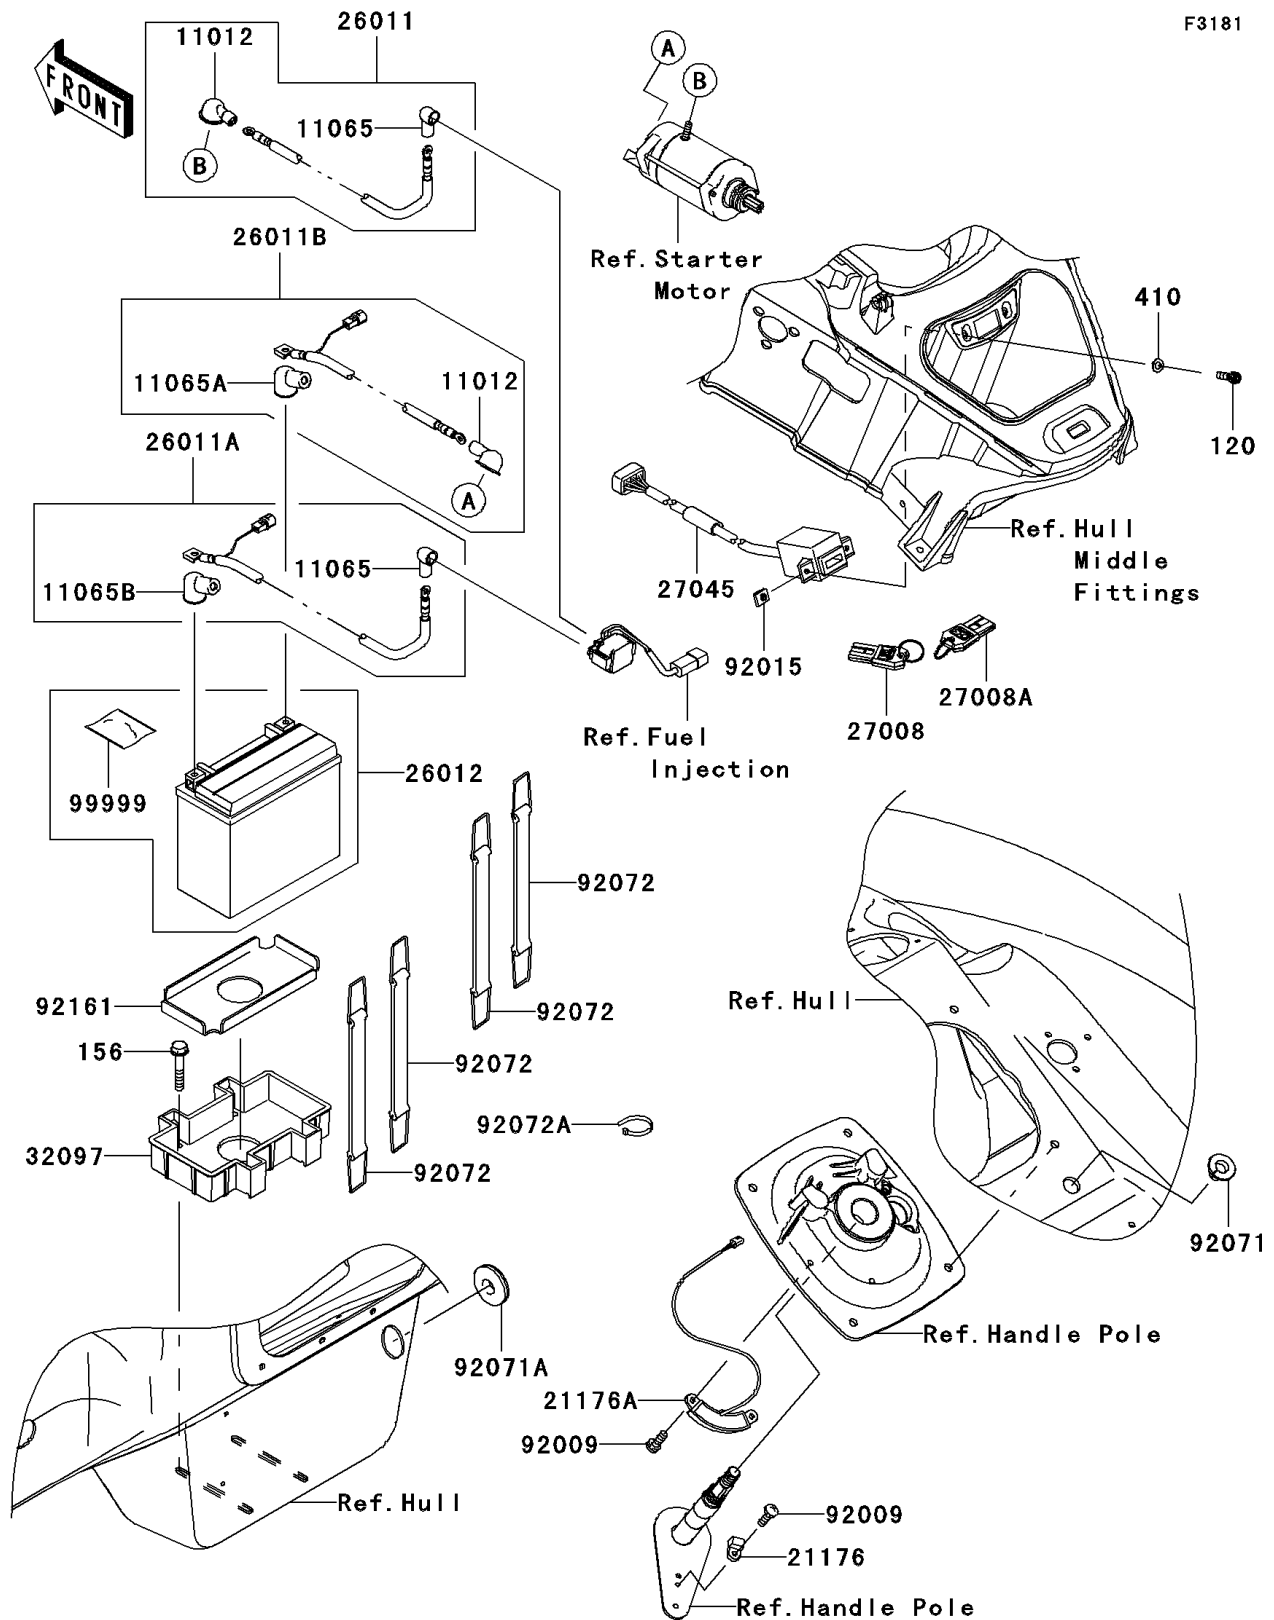

2011 JET SKI® Ultra® 300X

PARTS DIAGRAM Electrical Equipment

2011 JET SKI® Ultra® 300X

PARTS LIST

Electrical Equipment

ITEM NAME

PART NUMBER

QUANTITY
