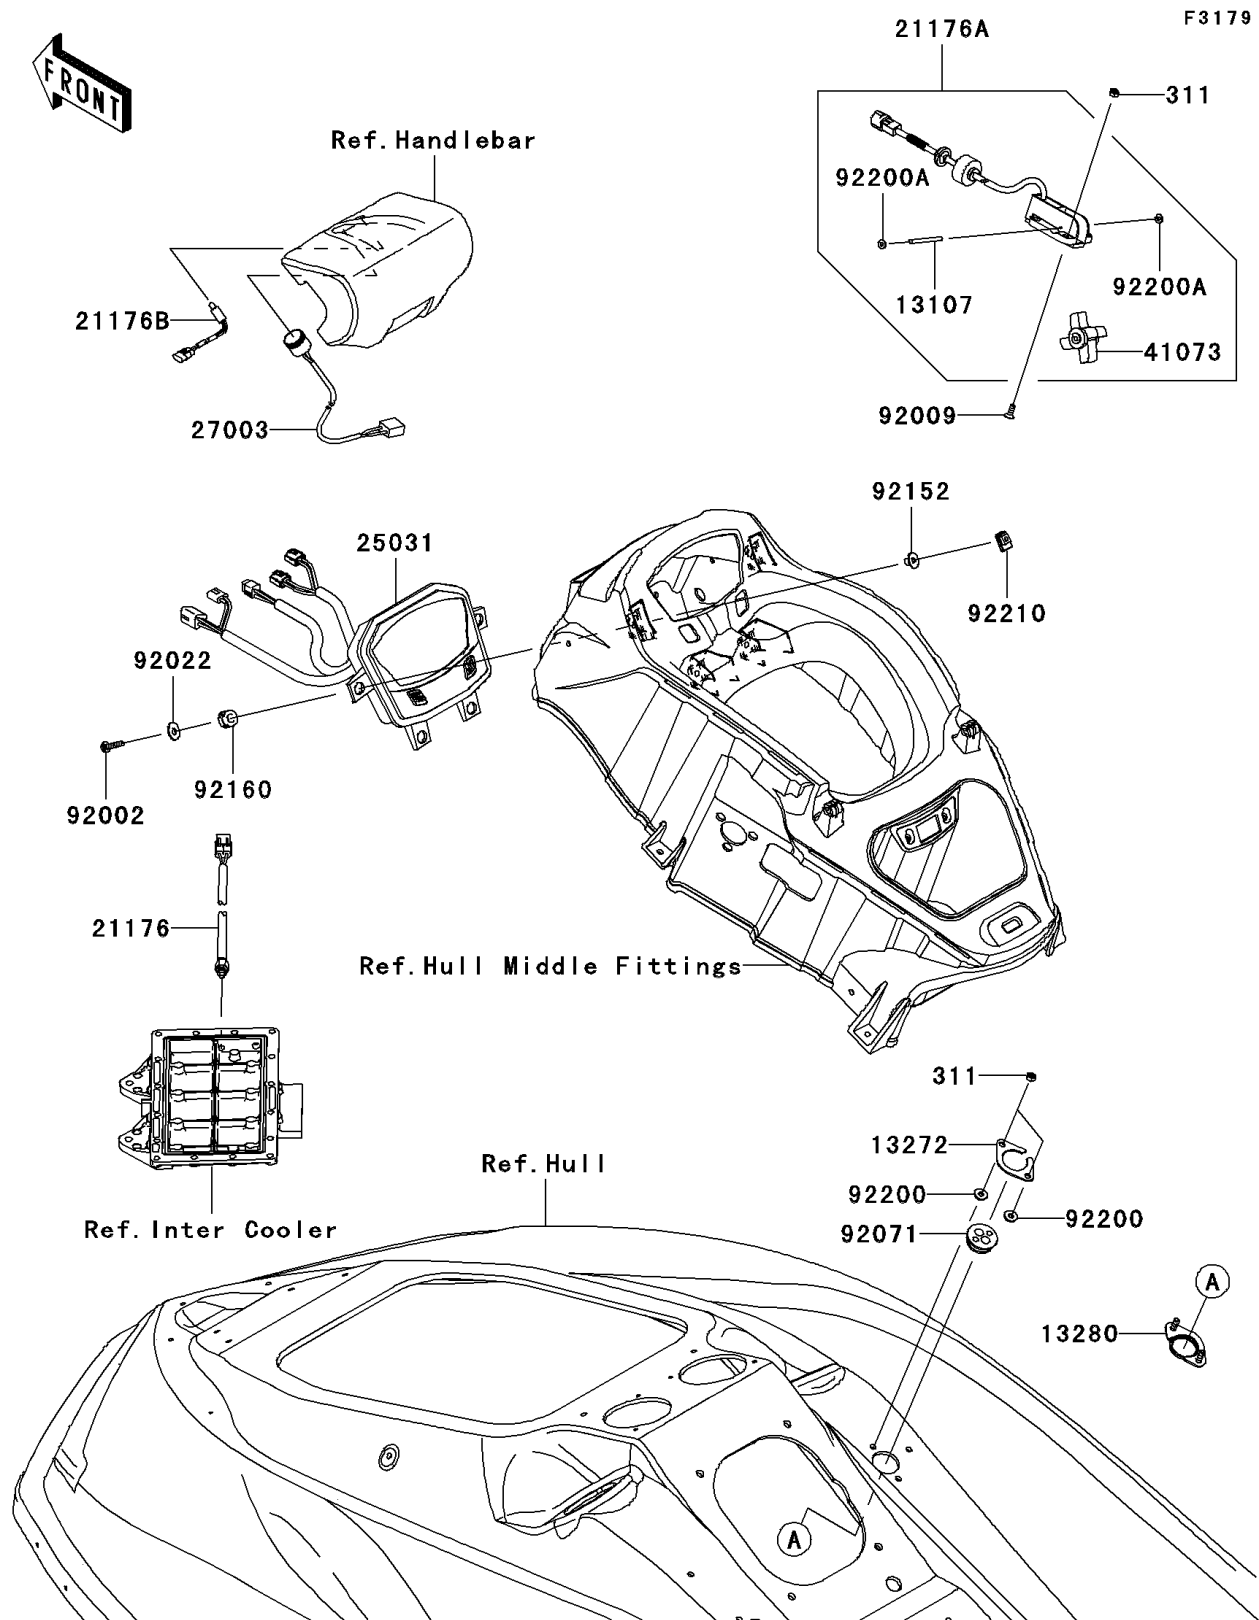

2012 JET SKI® Ultra® 300X

PARTS DIAGRAM

Meters

2012 JET SKI® Ultra® 300X

PARTS LIST

Meters

ITEM NAME	PART NUMBER	QUANTITY
NUT-HEX,6MM (Ref # 311)	311R0600	6
SHAFT (Ref # 13107)	13107-3807	1
PLATE (Ref # 13272)	13272-3729	1
HOLDER (Ref # 13280)	13280-0724	1
SENSOR,TEMP (Ref # 21176)	21176-0072	1
SENSOR,SPEED (Ref # 21176A)	21176-3775	1
SENSOR,AIR TEMP (Ref # 21176B)	21176-3778	1
METER-ASSY (Ref # 25031)	25031-3760	1
HORN (Ref # 27003)	27003-3706	1
WHEEL-ASSY,PADDLE (Ref # 41073)	41073-3701	1
BOLT,6X25 (Ref # 92002)	92002-3714	4
SCREW,6X16 (Ref # 92009)	92009-3703	4
WASHER,6.5X20X1.5 (Ref # 92022)	92022-3710	4
GROMMET,HARNESS (Ref # 92071)	92071-3790	1
COLLAR (Ref # 92152)	92152-3755	4
DAMPER (Ref # 92160)	92160-1167	4
WASHER,6.5X16X2.0 (Ref # 92200)	92200-1543	2
WASHER (Ref # 92200A)	92200-3805	2
NUT,6MM (Ref # 92210)	92210-3768	4