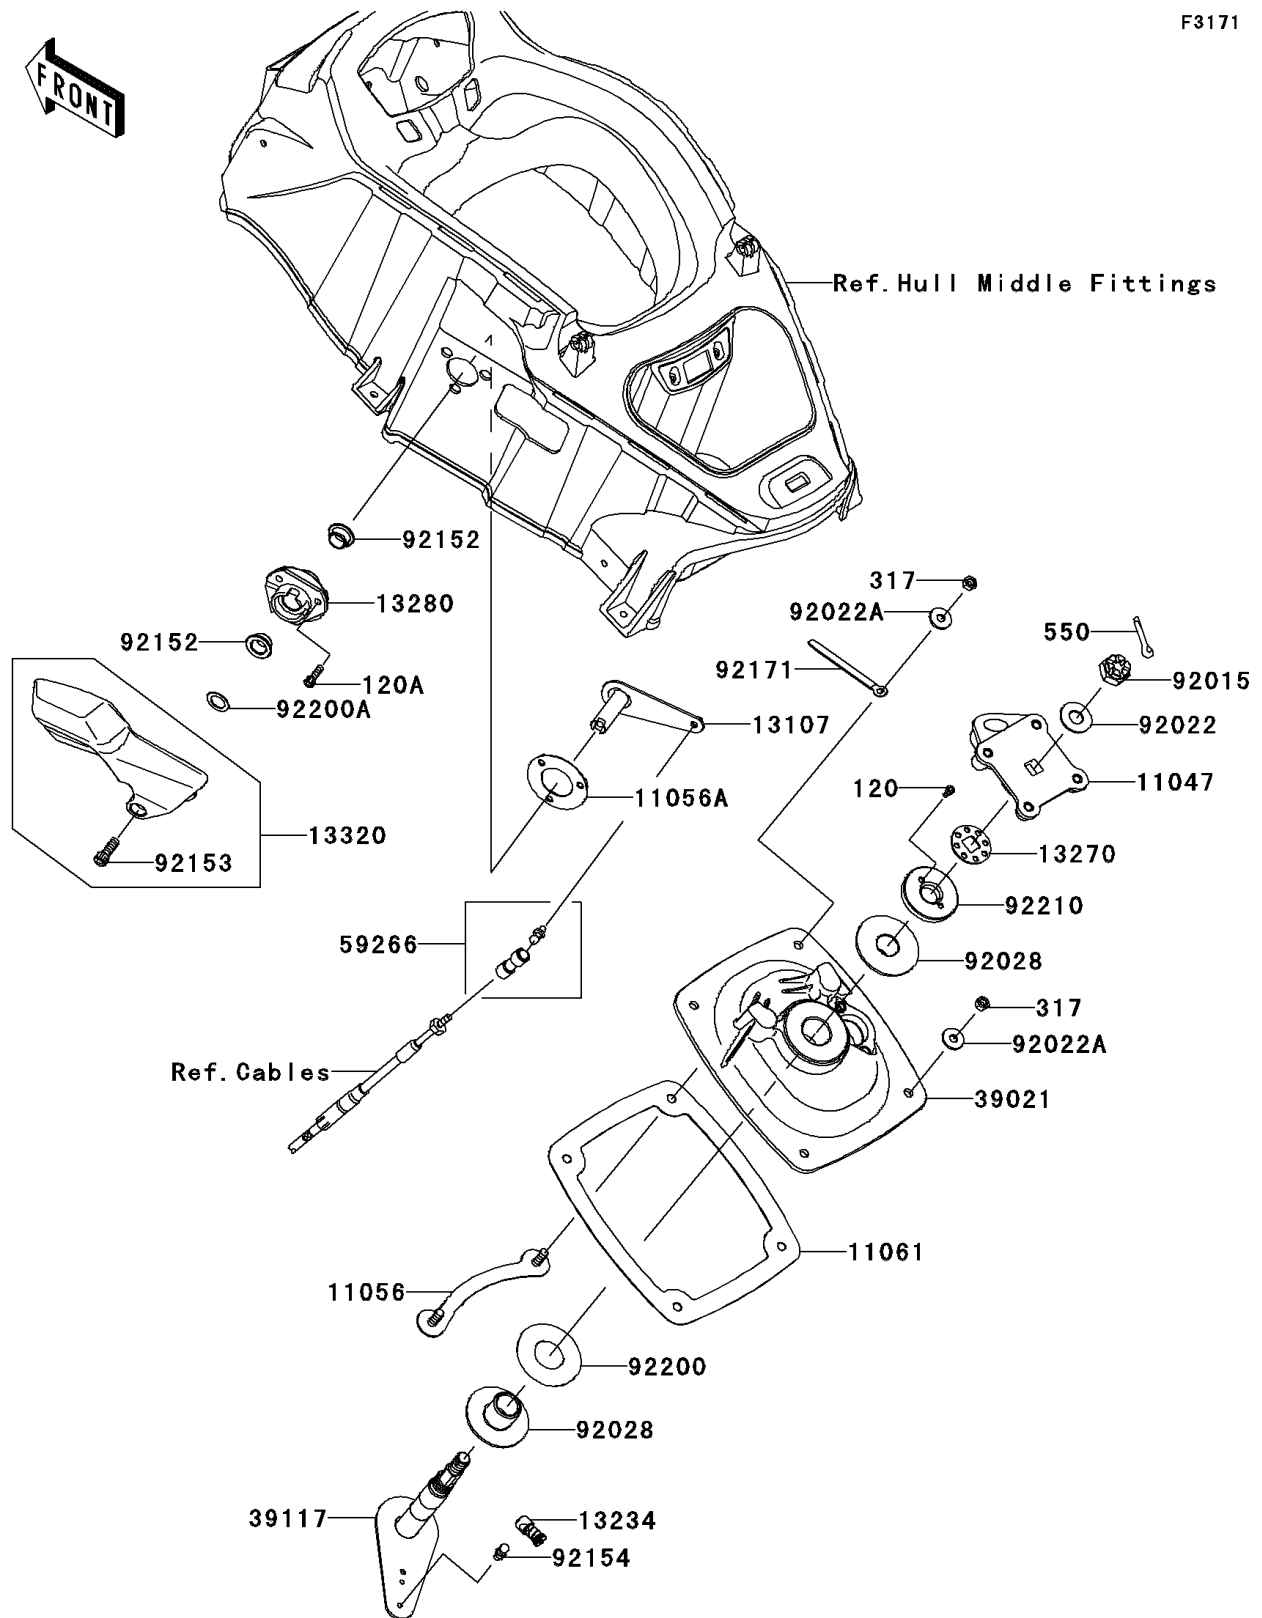

2011 JET SKI® Ultra® 300X

PARTS DIAGRAM

Handle Pole

F3171

2011 JET SKI® Ultra® 300X

PARTS LIST

Handle Pole

ITEM NAME

PART NUMBER

QUANTITY
