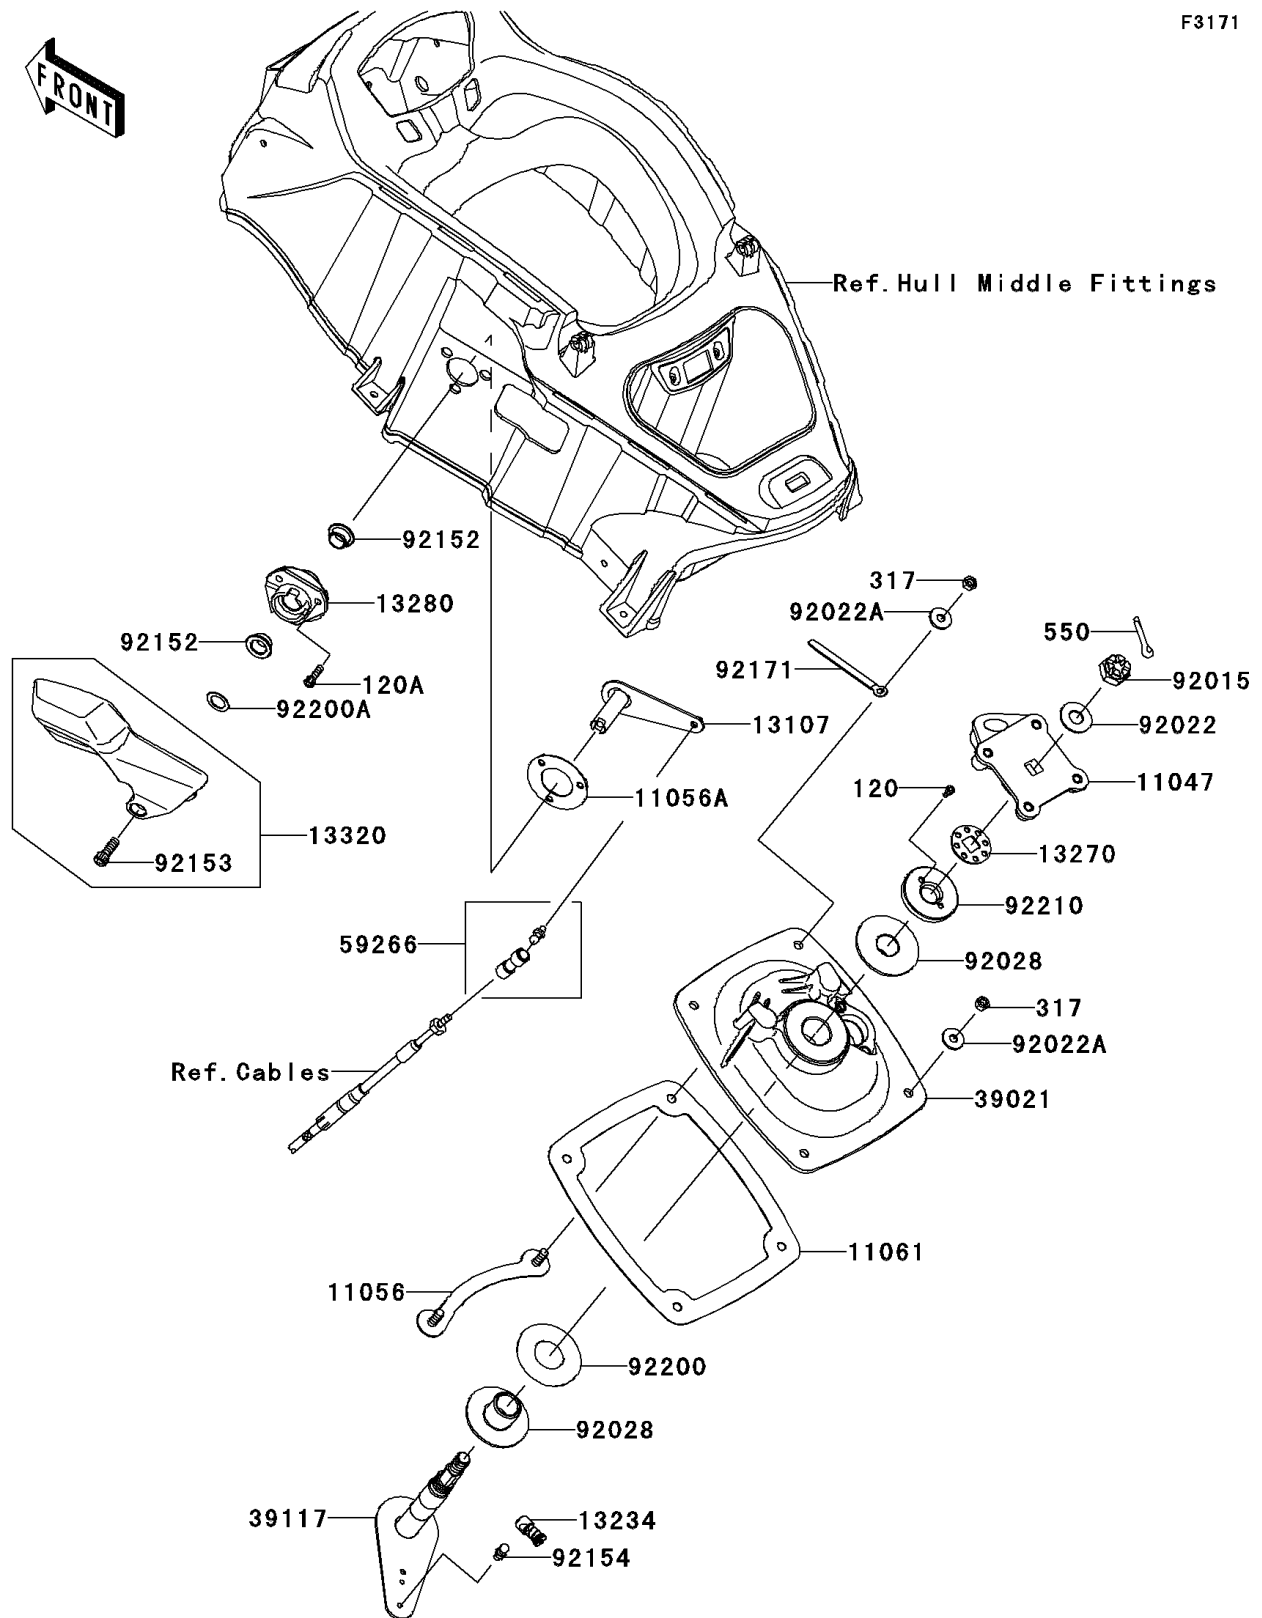

2012 JET SKI® Ultra® 300X

PARTS DIAGRAM

Handle Pole

F3171

2012 JET SKI® Ultra® 300X

PARTS LIST

Handle Pole

ITEM NAME	PART NUMBER	QUANTITY
BOLT-SOCKET,5X10 (Ref # 120)	120R0510	2
BOLT-SOCKET,6X20 (Ref # 120A)	120R0620	3
NUT-HEX-SMALL (Ref # 317)	317R0800	4
PIN-COTTER,3X35 (Ref # 550)	550S3035	1
BRACKET,HANDLE HOLDER (Ref # 11047)	11047-3759	1
BRACKET,HANDLE POLE BRACKET (Ref # 11056)	11056-3712	2
BRACKET (Ref # 11056A)	11056-3713	1
GASKET,HANDLE POLE BRACKET (Ref # 11061)	11061-3739	1
SHAFT (Ref # 13107)	13107-3799	1
SHAFT-COMP (Ref # 13234)	13234-3713	1
PLATE,STEERING NUT (Ref # 13270)	13270-3808	1
HOLDER (Ref # 13280)	13280-3752	1
LEVER-ASSY,REVERSE (Ref # 13320)	13320-3720	1
BRACKET-HANDLE POLE (Ref # 39021)	39021-3716	1
SHAFT-STRG (Ref # 39117)	39117-3715	1
JOINT-BALL (Ref # 59266)	59266-3710	1
NUT,CASTLE,14MM (Ref # 92015)	92015-3805	1
WASHER,15X34X2.0 (Ref # 92022)	92022-3738	1
WASHER,8.4X23X2.5 (Ref # 92022A)	92022-3744	4
BUSHING,STEERING (Ref # 92028)	92028-3748	2
COLLAR (Ref # 92152)	92152-3748	2
BOLT,SOCKET,8X25 (Ref # 92153)	92153-3739	1
BOLT,BALL,6MM (Ref # 92154)	92154-3710	1
CLAMP,L=150 (Ref # 92171)	92171-3717	1
WASHER,32.5X70X2 (Ref # 92200)	92200-3718	1
WASHER,16.5X25X1 (Ref # 92200A)	92200-3800	1
NUT,STEERING SHAFT,22MM (Ref # 92210)	92210-3800	1