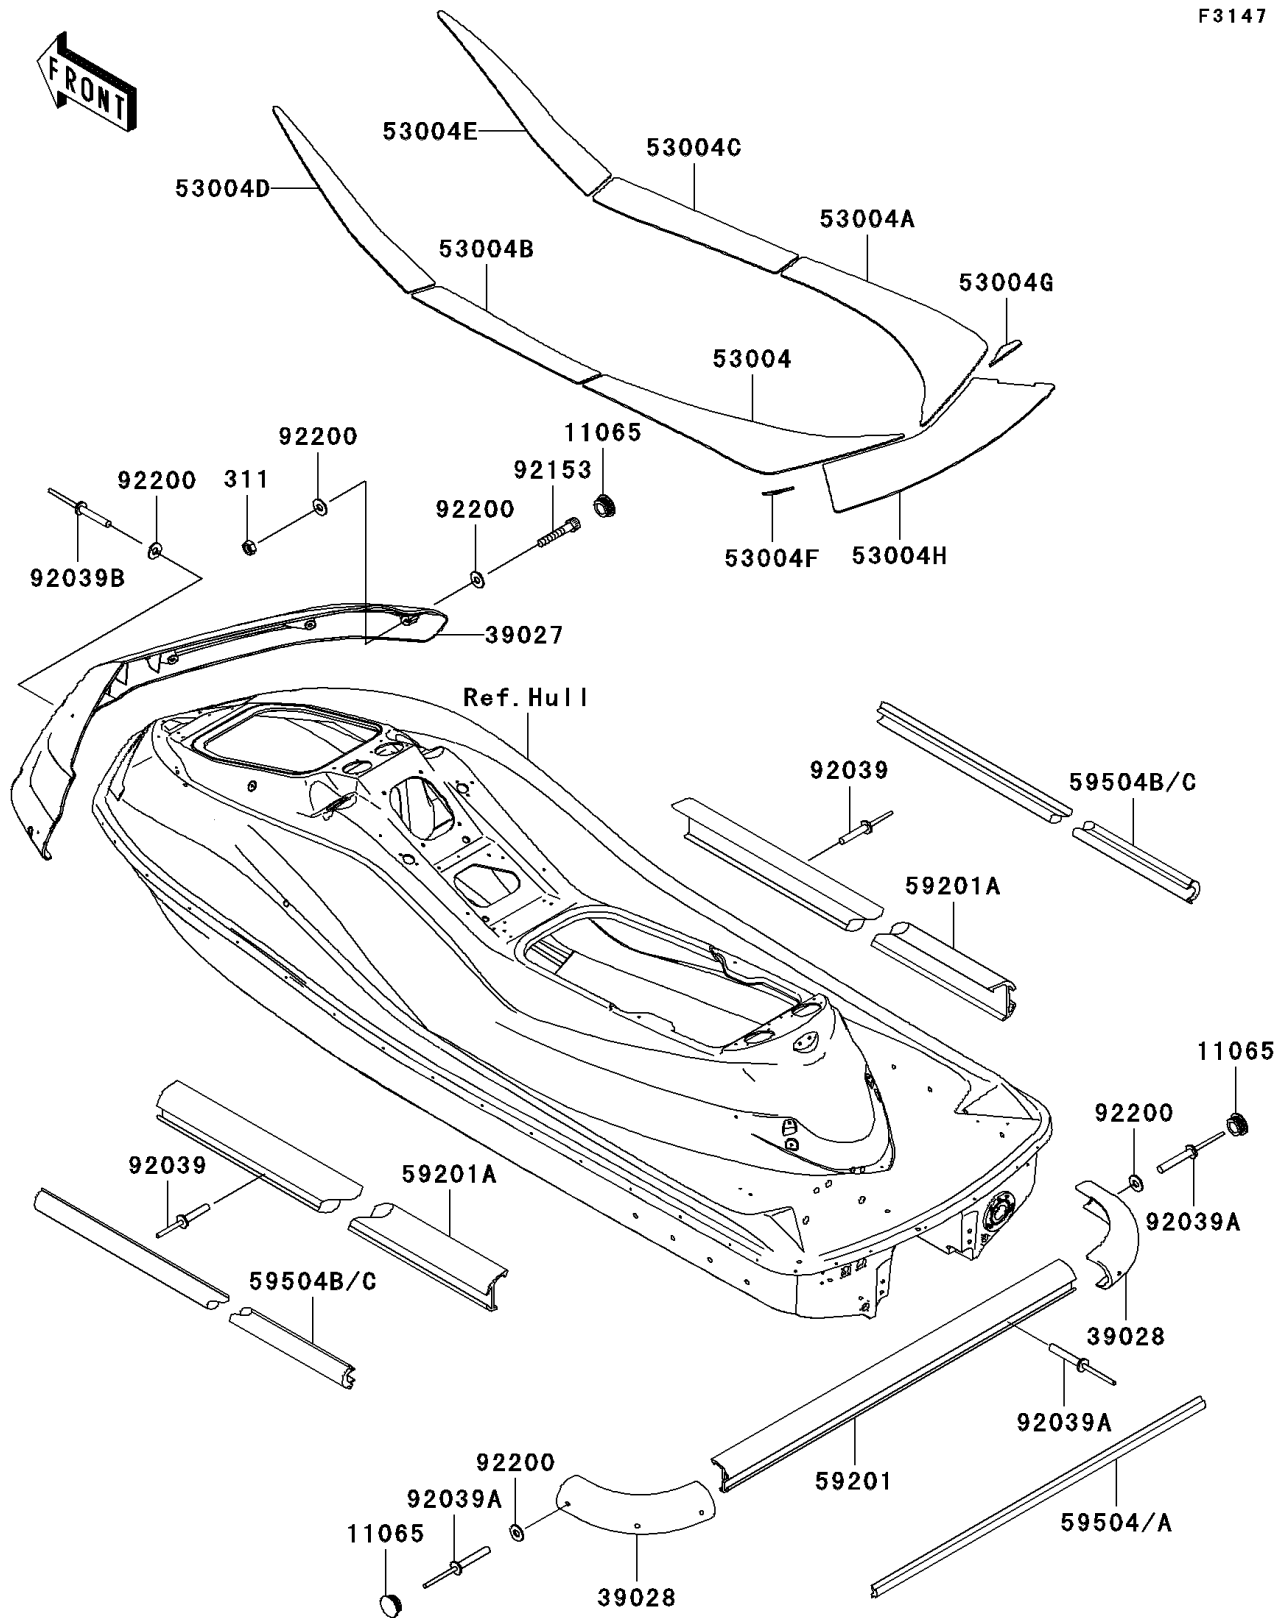

2011 JET SKI® Ultra® 300X

PARTS DIAGRAM

Pads

F3147

2011 JET SKI® Ultra® 300X

PARTS LIST

Pads

ITEM NAME

PART NUMBER

QUANTITY
