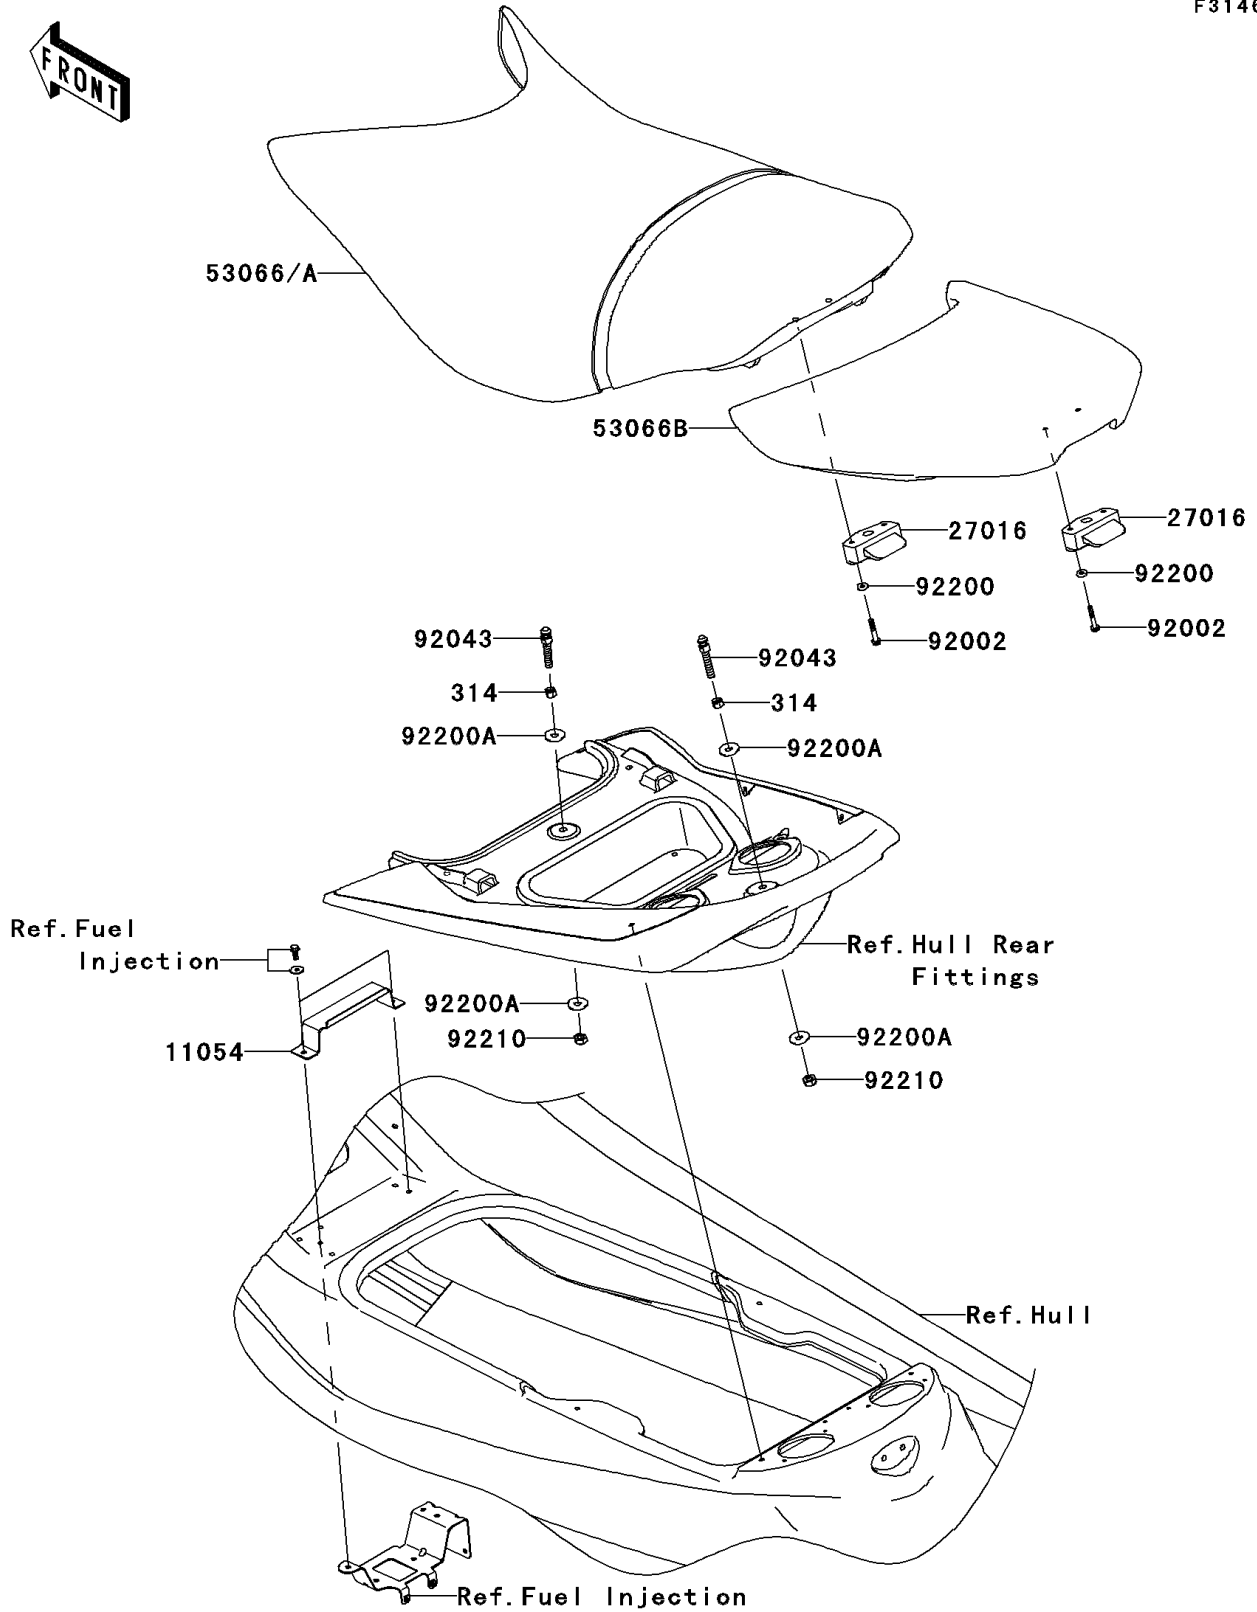

2012 JET SKI® Ultra® 300X

PARTS DIAGRAM

Seat

F3146

2012 JET SKI® Ultra® 300X

PARTS LIST

Seat

ITEM NAME	PART NUMBER	QUANTITY
NUT-HEX-FINE,10MM (Ref # 314)	314R1000	2
BRACKET,FRONT SEAT (Ref # 11054)	11054-3702	1
LOCK-ASSY,SEAT,FR&RR (Ref # 27016)	27016-3758	2
SEAT-ASSY,LEATHER BLK+BAND BLK (Ref # 53066)	53066-3726-12Y	1
SEAT-ASSY,P.SILVER (Ref # 53066B)	53066-3734-12N	1
BOLT,6X40 (Ref # 92002)	92002-3716	4
PIN (Ref # 92043)	92043-3763	2
WASHER,6.5X16X2.0 (Ref # 92200)	92200-1543	4
WASHER (Ref # 92200A)	92200-3762	4
NUT,LOCK,10MM (Ref # 92210)	92210-3792	2