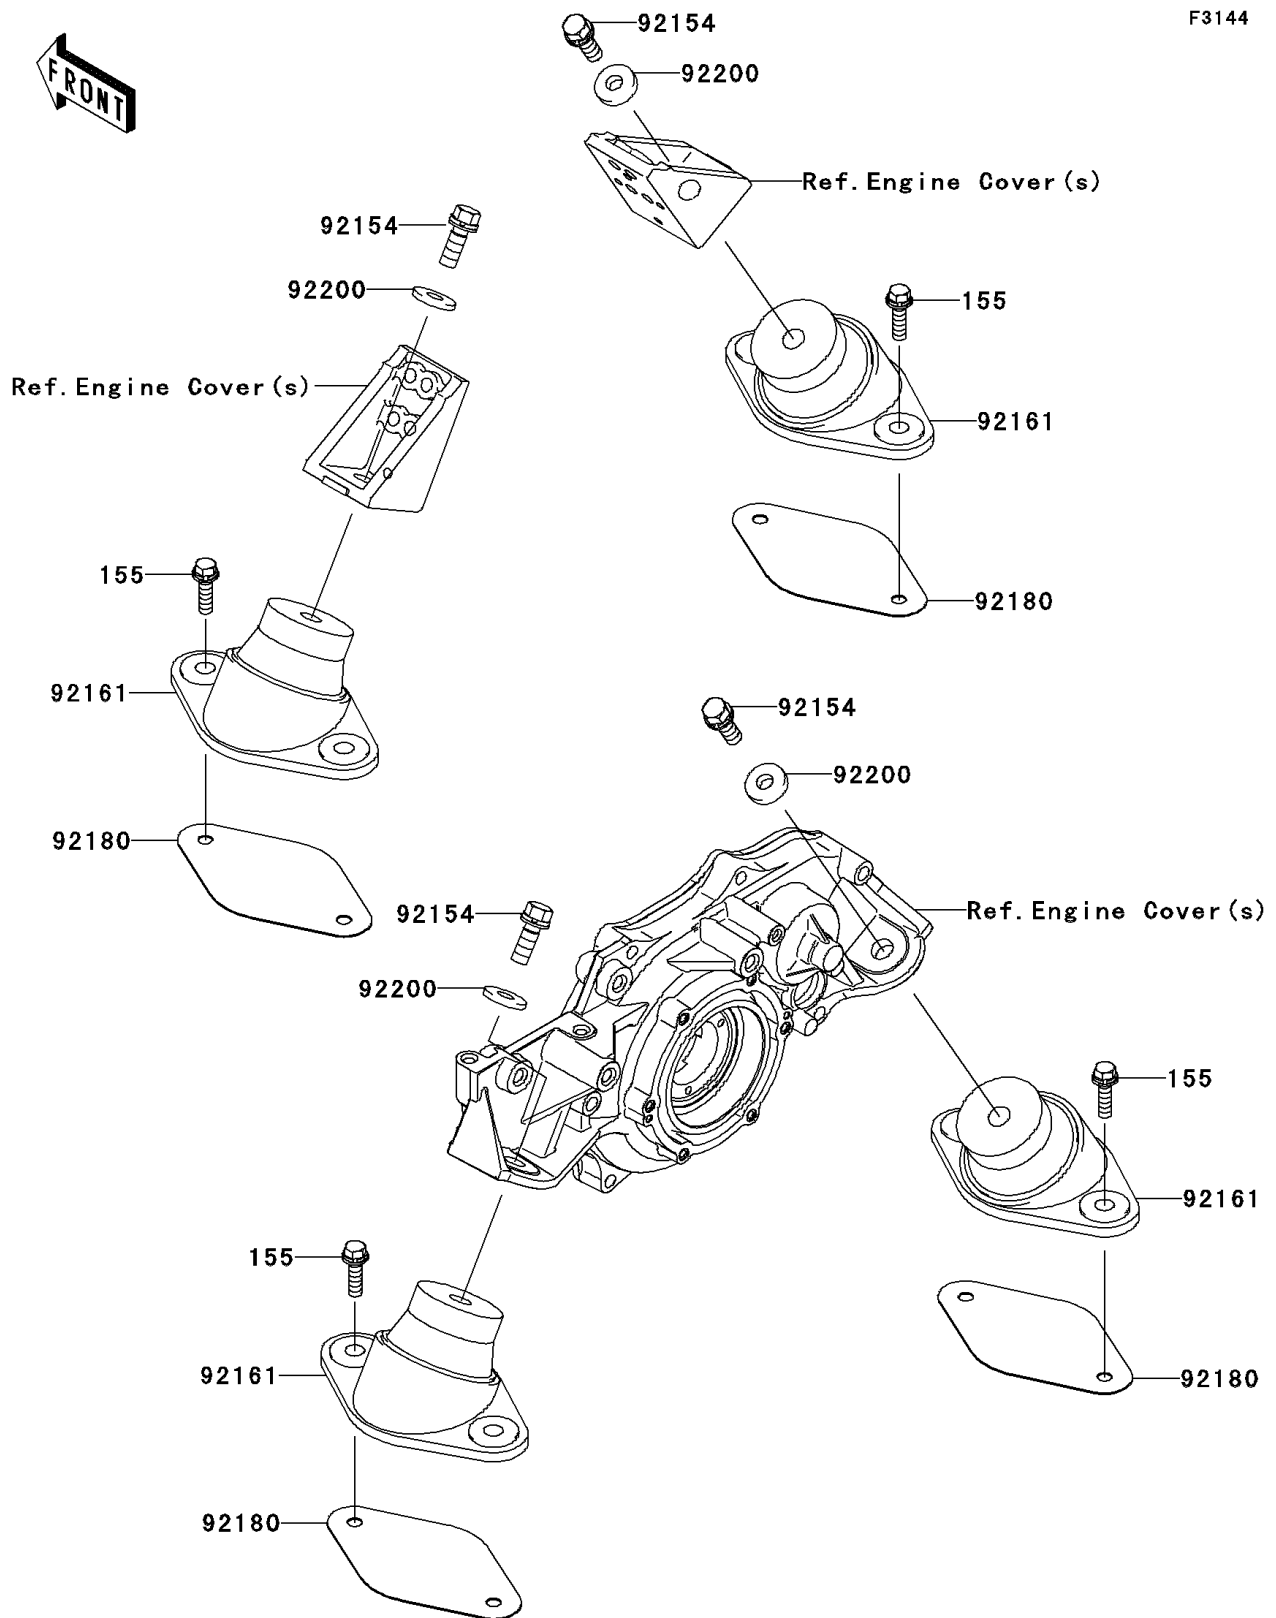

2011 JET SKI® Ultra® 300X

PARTS DIAGRAM

Engine Mount

F3144

2011 JET SKI® Ultra® 300X

PARTS LIST Engine Mount

ITEM NAME	PART NUMBER	QUANTITY
-----------	-------------	----------
