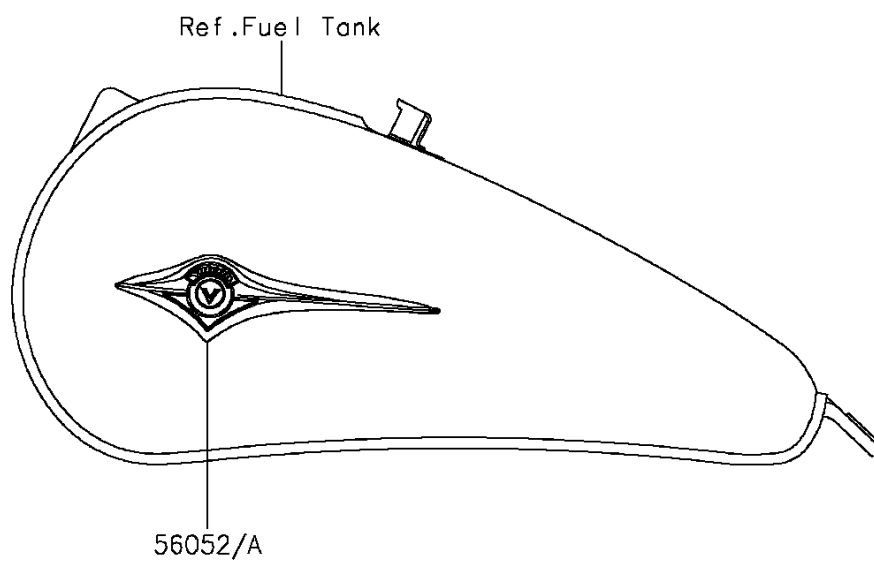

2014 Vulcan 900 Classic

PARTS DIAGRAM

Decals(Black)(BEF)

F2861

2014 Vulcan 900 Classic

PARTS LIST

Decals(Black)(BEF)

ITEM NAME	PART NUMBER	QUANTITY
-----------	-------------	----------
