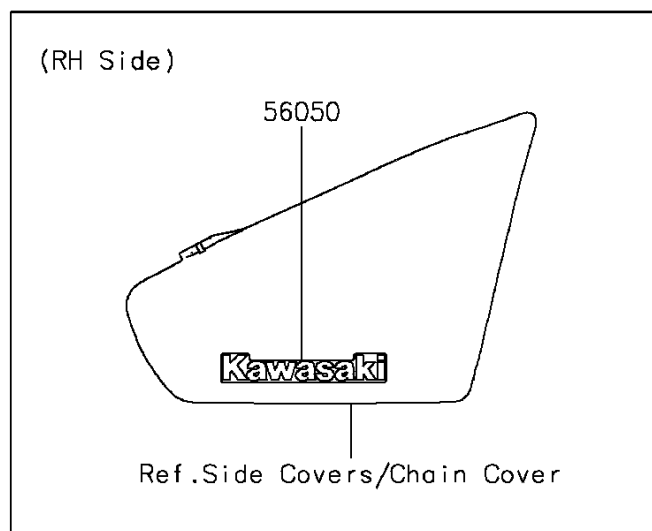

2014 Vulcan 900 Classic

PARTS DIAGRAM

Decals(Black)(BEF)

F2861

2014 Vulcan 900 Classic

PARTS LIST

Decals(Black)(BEF)

ITEM NAME	PART NUMBER	QUANTITY
-----------	-------------	----------
