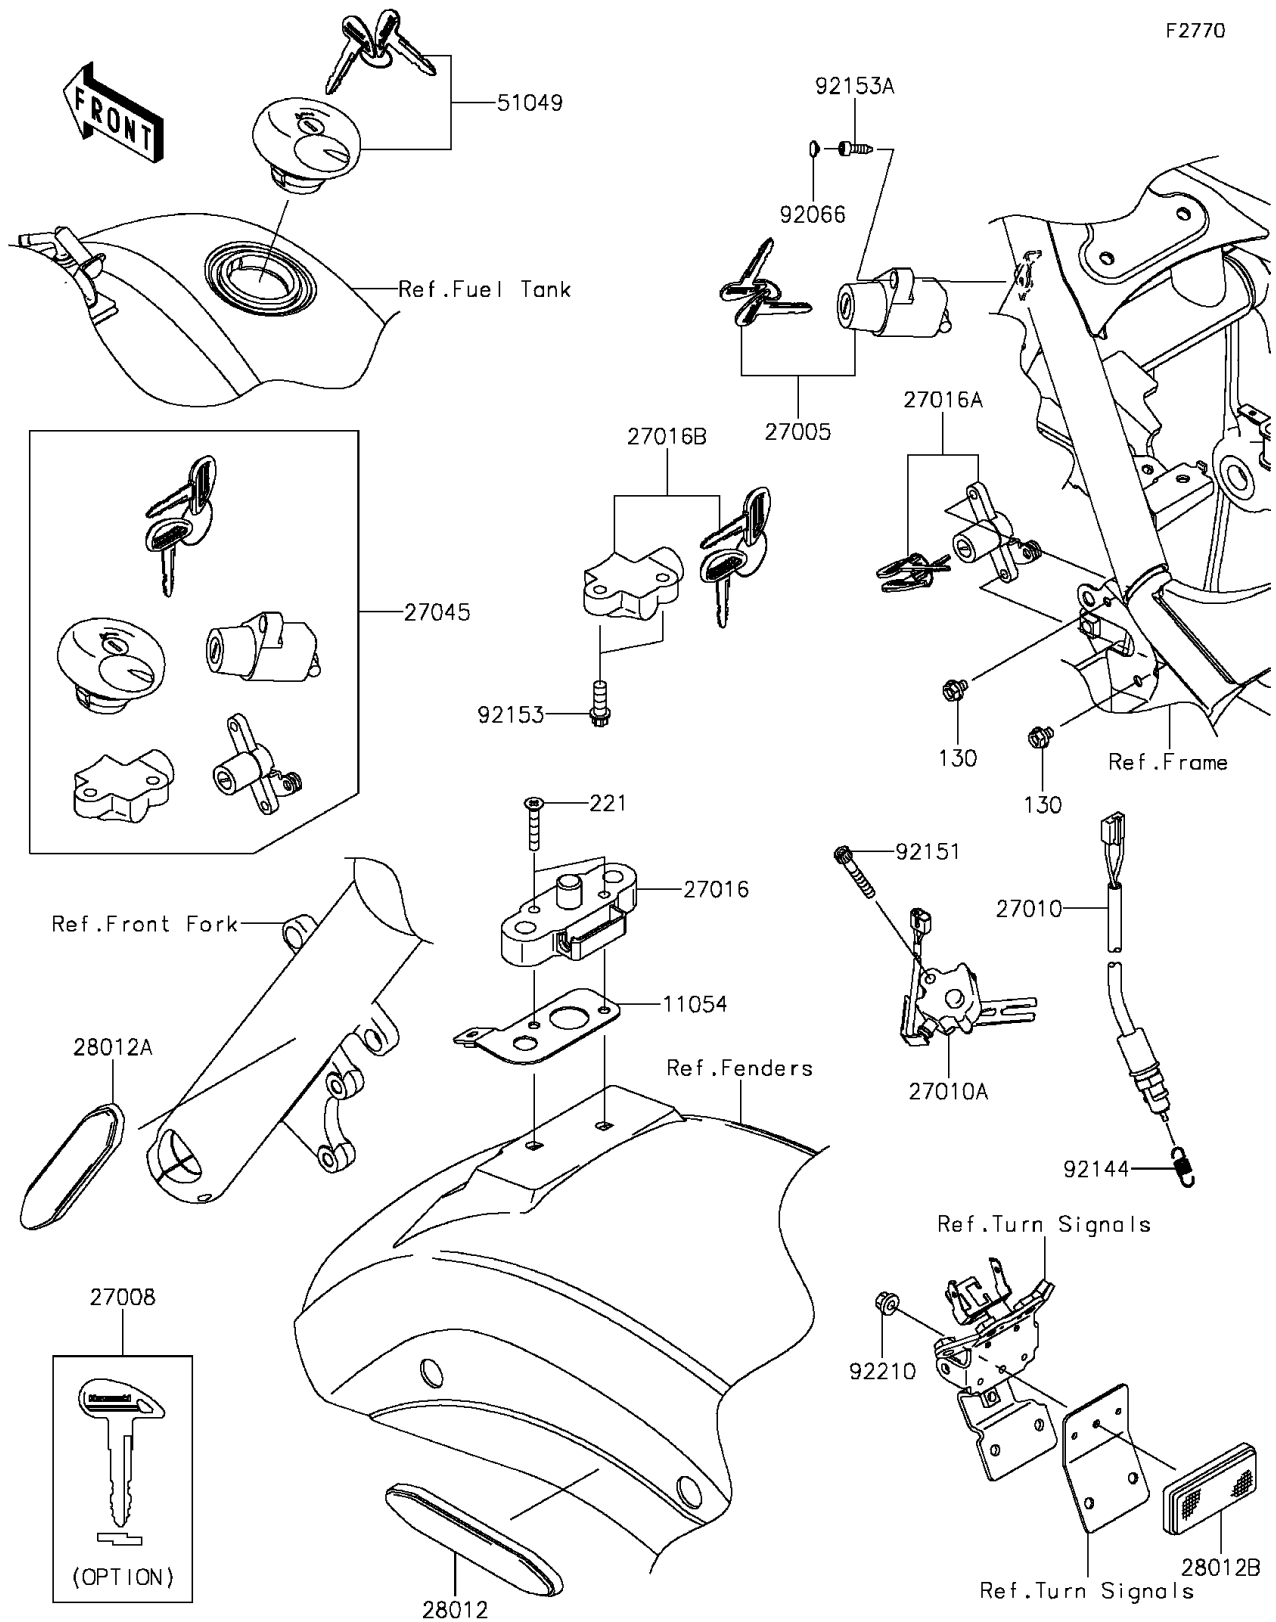

2014 Vulcan 900 Classic

PARTS DIAGRAM

Ignition Switch/Locks/Reflectors

2014 Vulcan 900 Classic

PARTS LIST

Ignition Switch/Locks/Reflectors

ITEM NAME

PART NUMBER

QUANTITY
