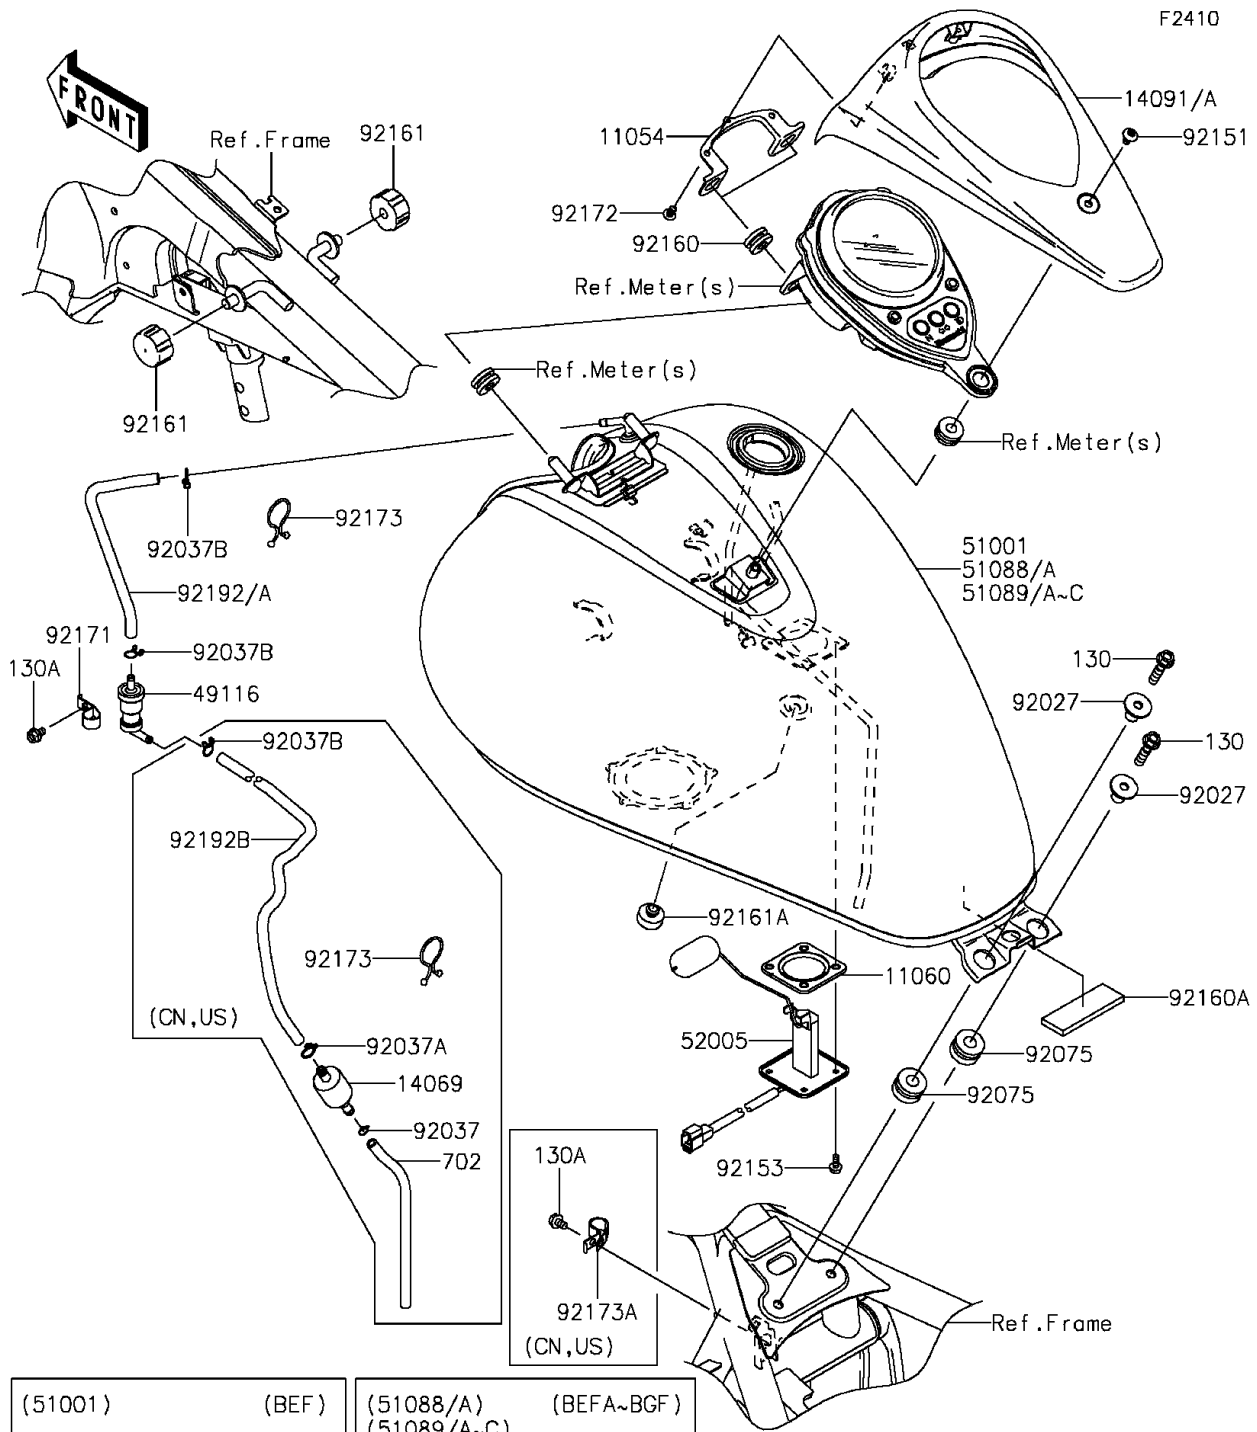

## PARTS DIAGRAM

### Fuel Tank

(51088/A)	Gray/Ebony
(51089/A)	White/Gray
(51089B/C)	Red/Gray

# 2014 Vulcan 900 Classic

## PARTS LIST

Fuel Tank

**ITEM NAME**

**PART NUMBER**

**QUANTITY**

---