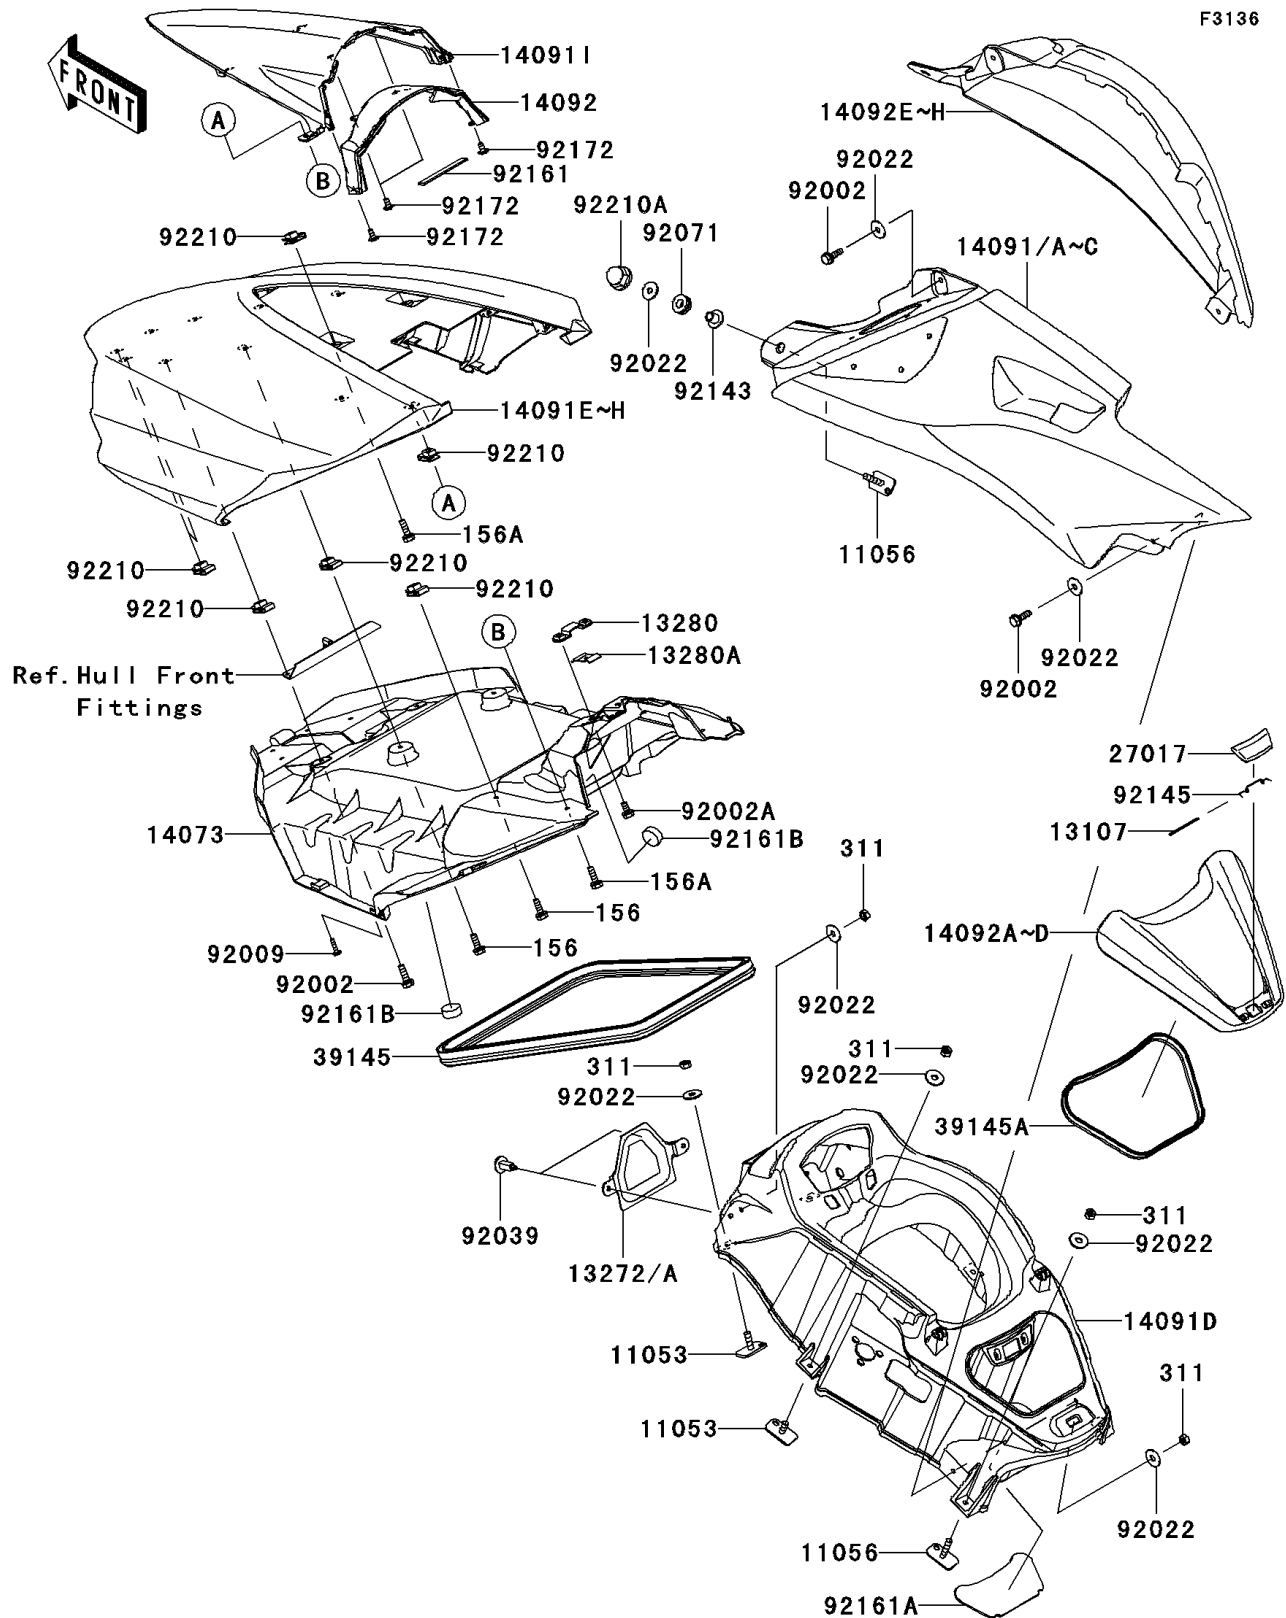

2011 JET SKI® Ultra® 300X

PARTS DIAGRAM

Hull Middle Fittings

2011 JET SKI® Ultra® 300X

PARTS LIST

Hull Middle Fittings

ITEM NAME

PART NUMBER

QUANTITY
