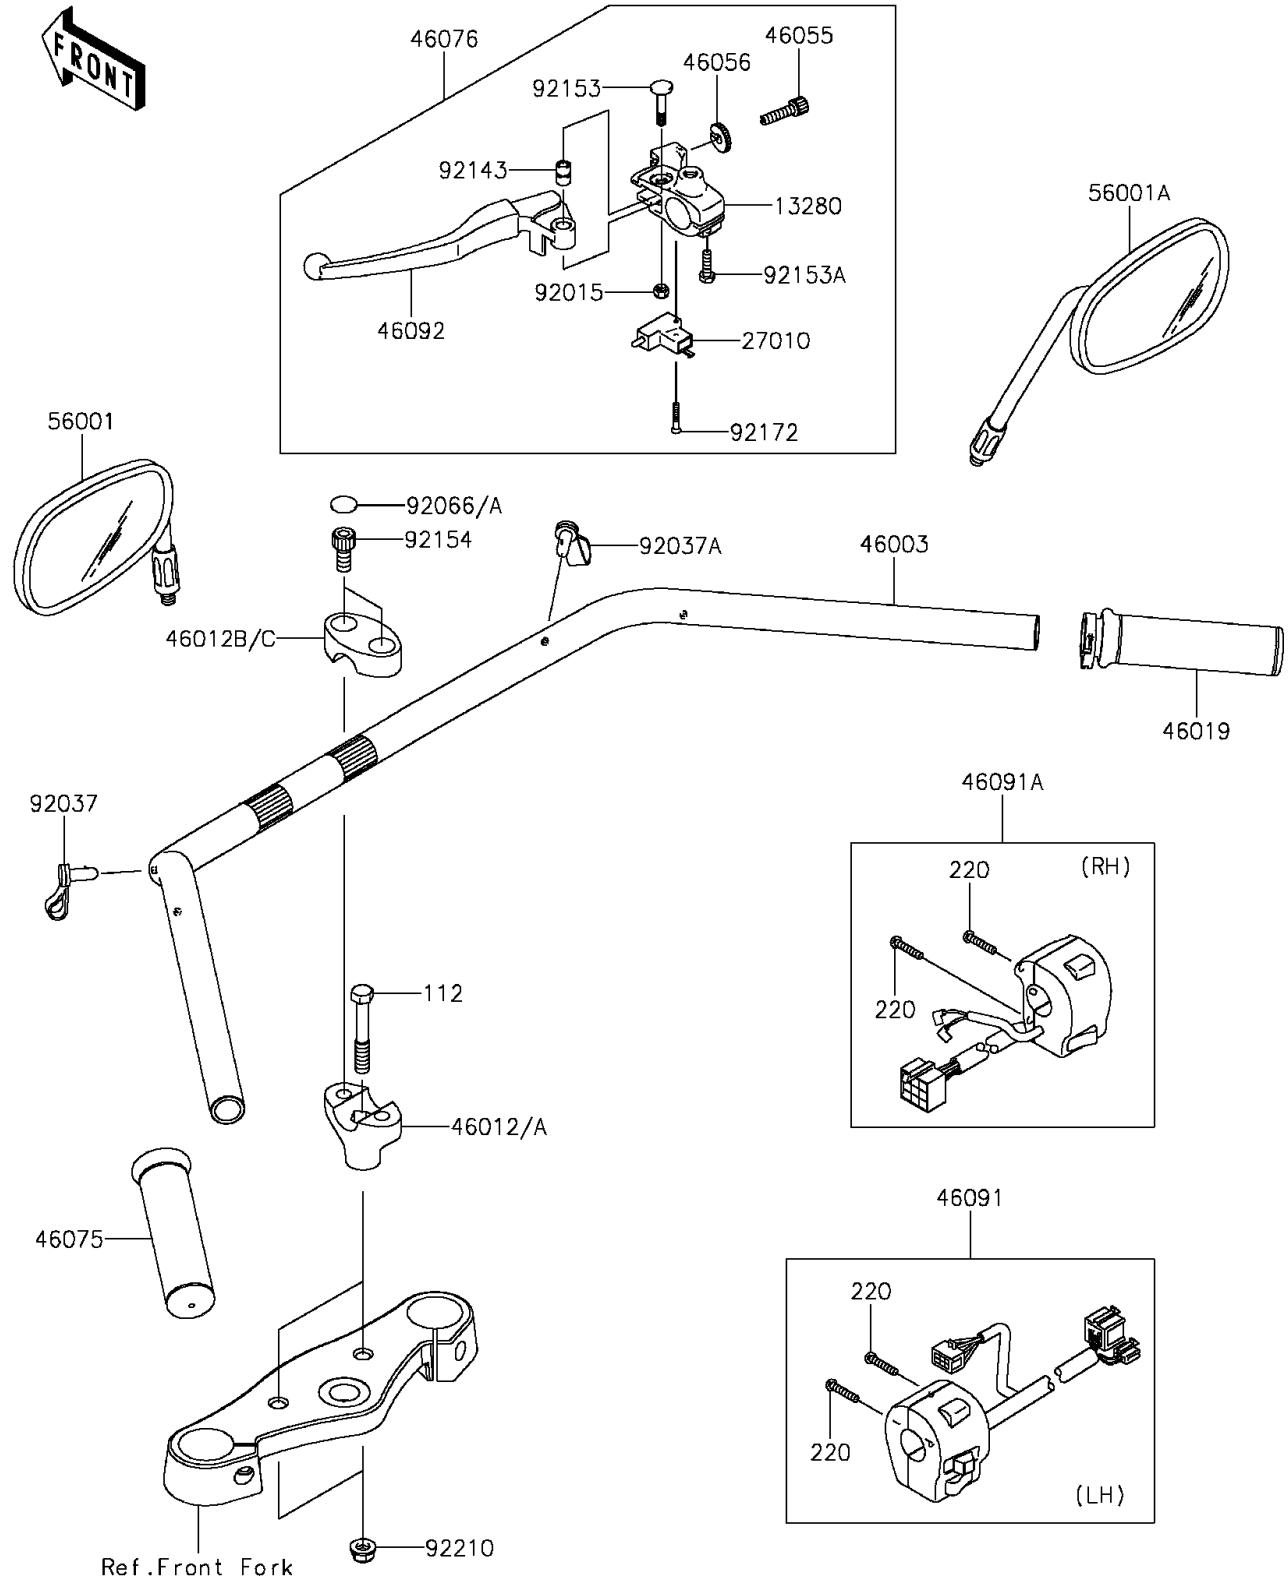

2014 Vulcan 900 Classic

PARTS DIAGRAM

Handlebar

F2310

2014 Vulcan 900 Classic

PARTS LIST

Handlebar

ITEM NAME

PART NUMBER

QUANTITY
