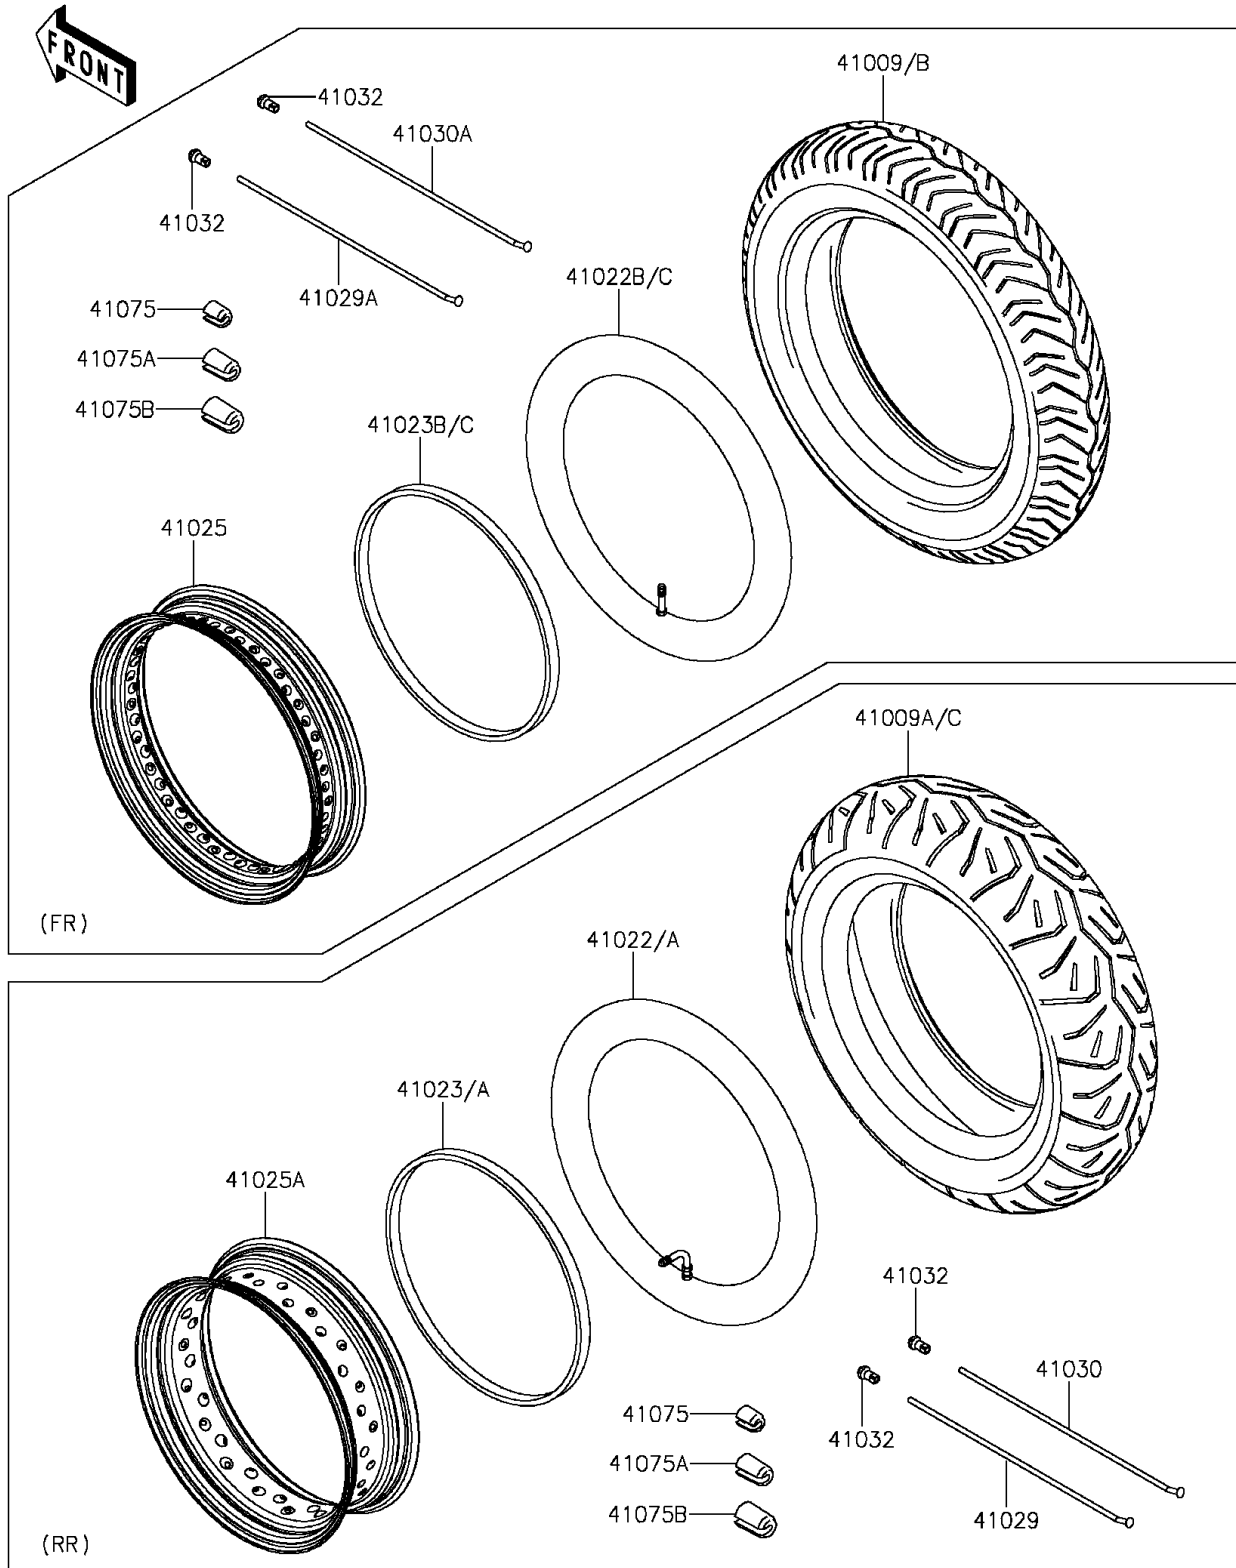

2014 Vulcan 900 Classic

PARTS DIAGRAM

Tires

F2210

2014 Vulcan 900 Classic

PARTS LIST

Tires

ITEM NAME

PART NUMBER

QUANTITY
