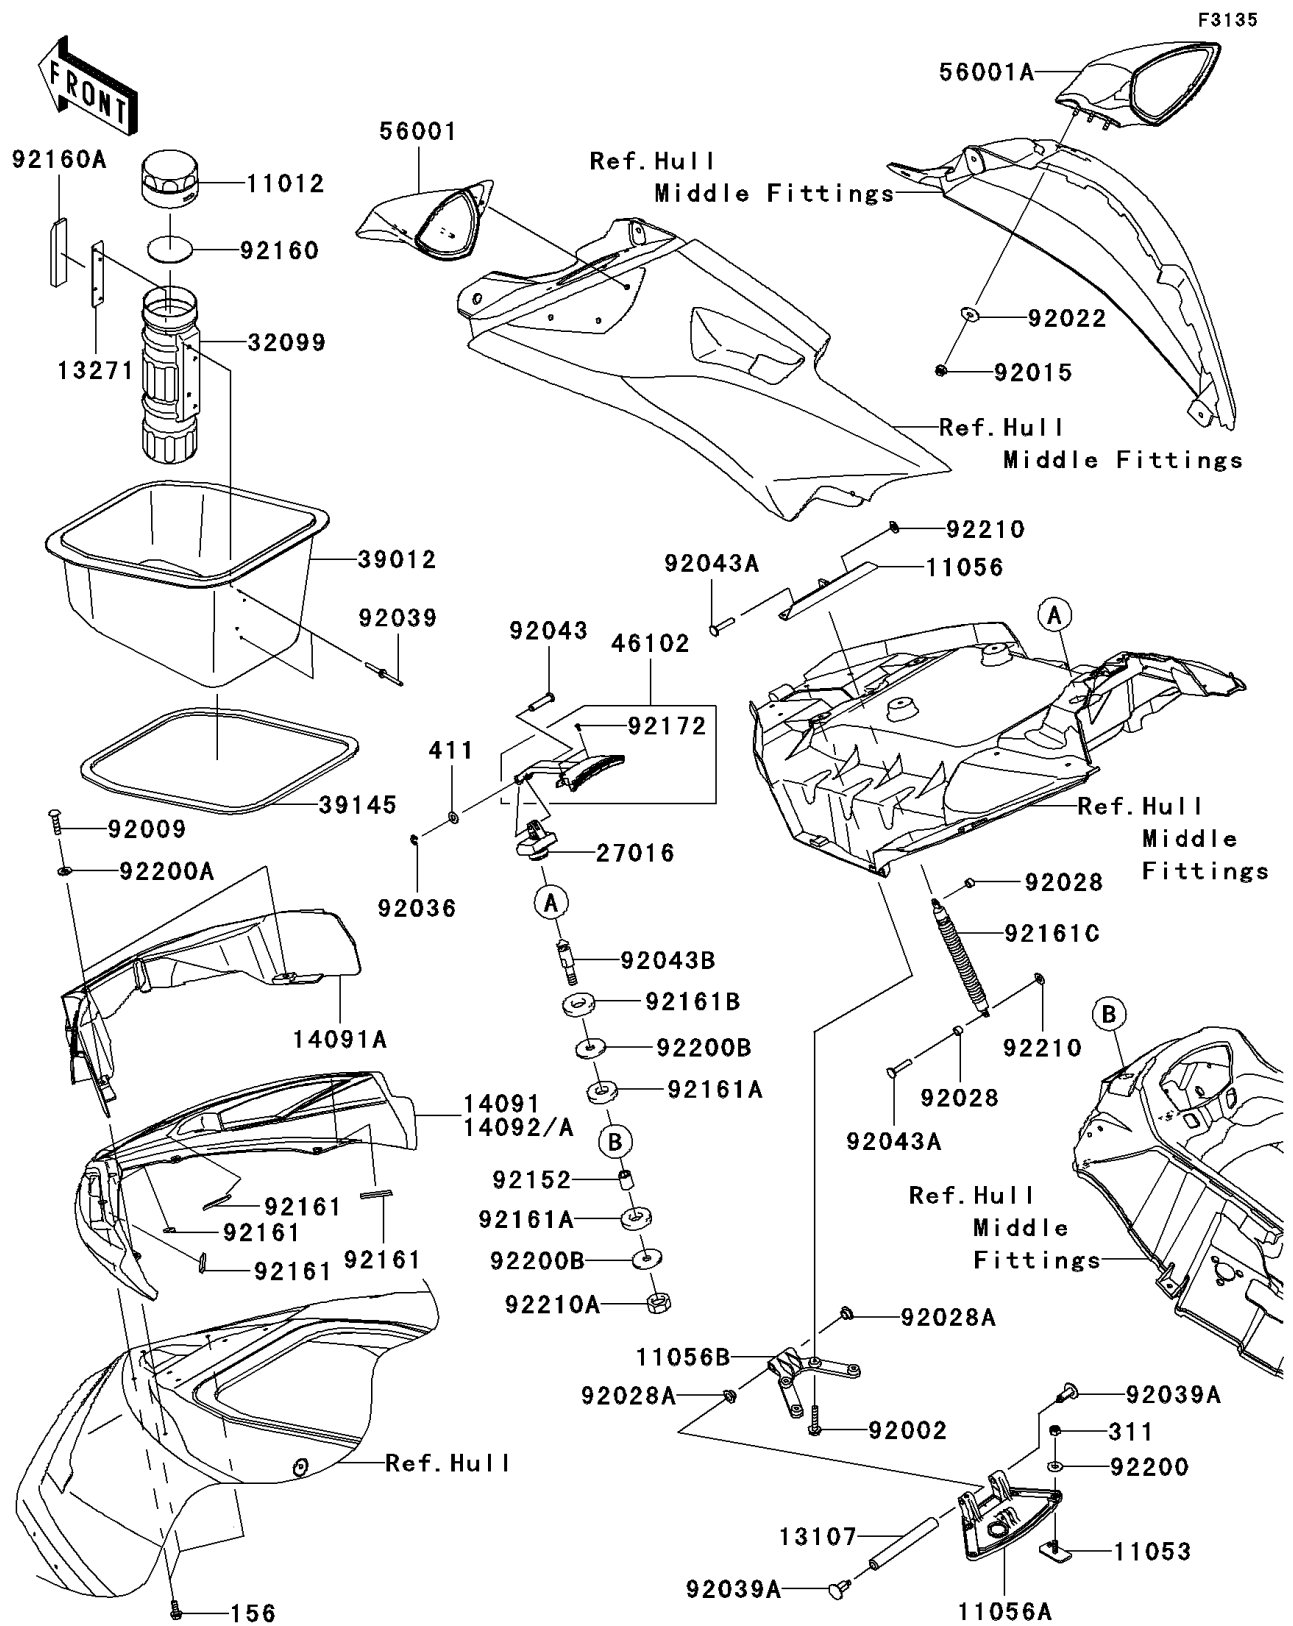

2012 JET SKI® Ultra® 300X

PARTS DIAGRAM

Hull Front Fittings

2012 JET SKI® Ultra® 300X

PARTS LIST

Hull Front Fittings

ITEM NAME	PART NUMBER	QUANTITY
CAP,FIRE EXTINGUISHER (Ref # 11012)	11012-3766	1
BRACKET (Ref # 11053)	11053-3776	4
BRACKET (Ref # 11056)	11056-3703	1
BRACKET (Ref # 11056A)	11056-3725	1
BRACKET (Ref # 11056B)	11056-3726	1
SHAFT,FRONT HINGE (Ref # 13107)	13107-3802	1
PLATE,FIRE EXTINGUISHER (Ref # 13271)	13271-3775	1
COVER,FR,INSIDE (Ref # 14091A)	14091-3828	1
COVER,FR,TOP,C.L.GREEN (Ref # 14092)	14092-0775-367	1
LOCK-ASSY,HATCH (Ref # 27016)	27016-3761	1
CASE,FIRE EXTINGUISHER (Ref # 32099)	32099-3769	1
CASE-STORAGE (Ref # 39012)	39012-3744	1
TRIM-SEAL,L=1627 (Ref # 39145)	39145-3807	1
ROD,HATCH LOCK (Ref # 46102)	46102-3734	1
MIRROR-ASSY,LH,F.BLACK (Ref # 56001)	56001-3727-6Z	1
MIRROR-ASSY,RH,F.BLACK (Ref # 56001A)	56001-3728-6Z	1
BOLT,6X30 (Ref # 92002)	92002-3726	4
SCREW,TAPPING,6X20 (Ref # 92009)	92009-3842	2
NUT,LOCK,6MM (Ref # 92015)	92015-3766	6
WASHER,6.5X20X1.5 (Ref # 92022)	92022-3710	6
BUSHING (Ref # 92028)	92028-3765	2
BUSHING (Ref # 92028A)	92028-3770	2
RING-SNAP (Ref # 92036)	92036-518	1
RIVET (Ref # 92039)	92039-3783	2
RIVET (Ref # 92039A)	92039-3788	2
PIN,6X27.5 (Ref # 92043)	92043-3732	1
PIN,6X33 (Ref # 92043A)	92043-3748	2
PIN (Ref # 92043B)	92043-3760	1
COLLAR,8.2X14X16.2 (Ref # 92152)	92152-0979	1