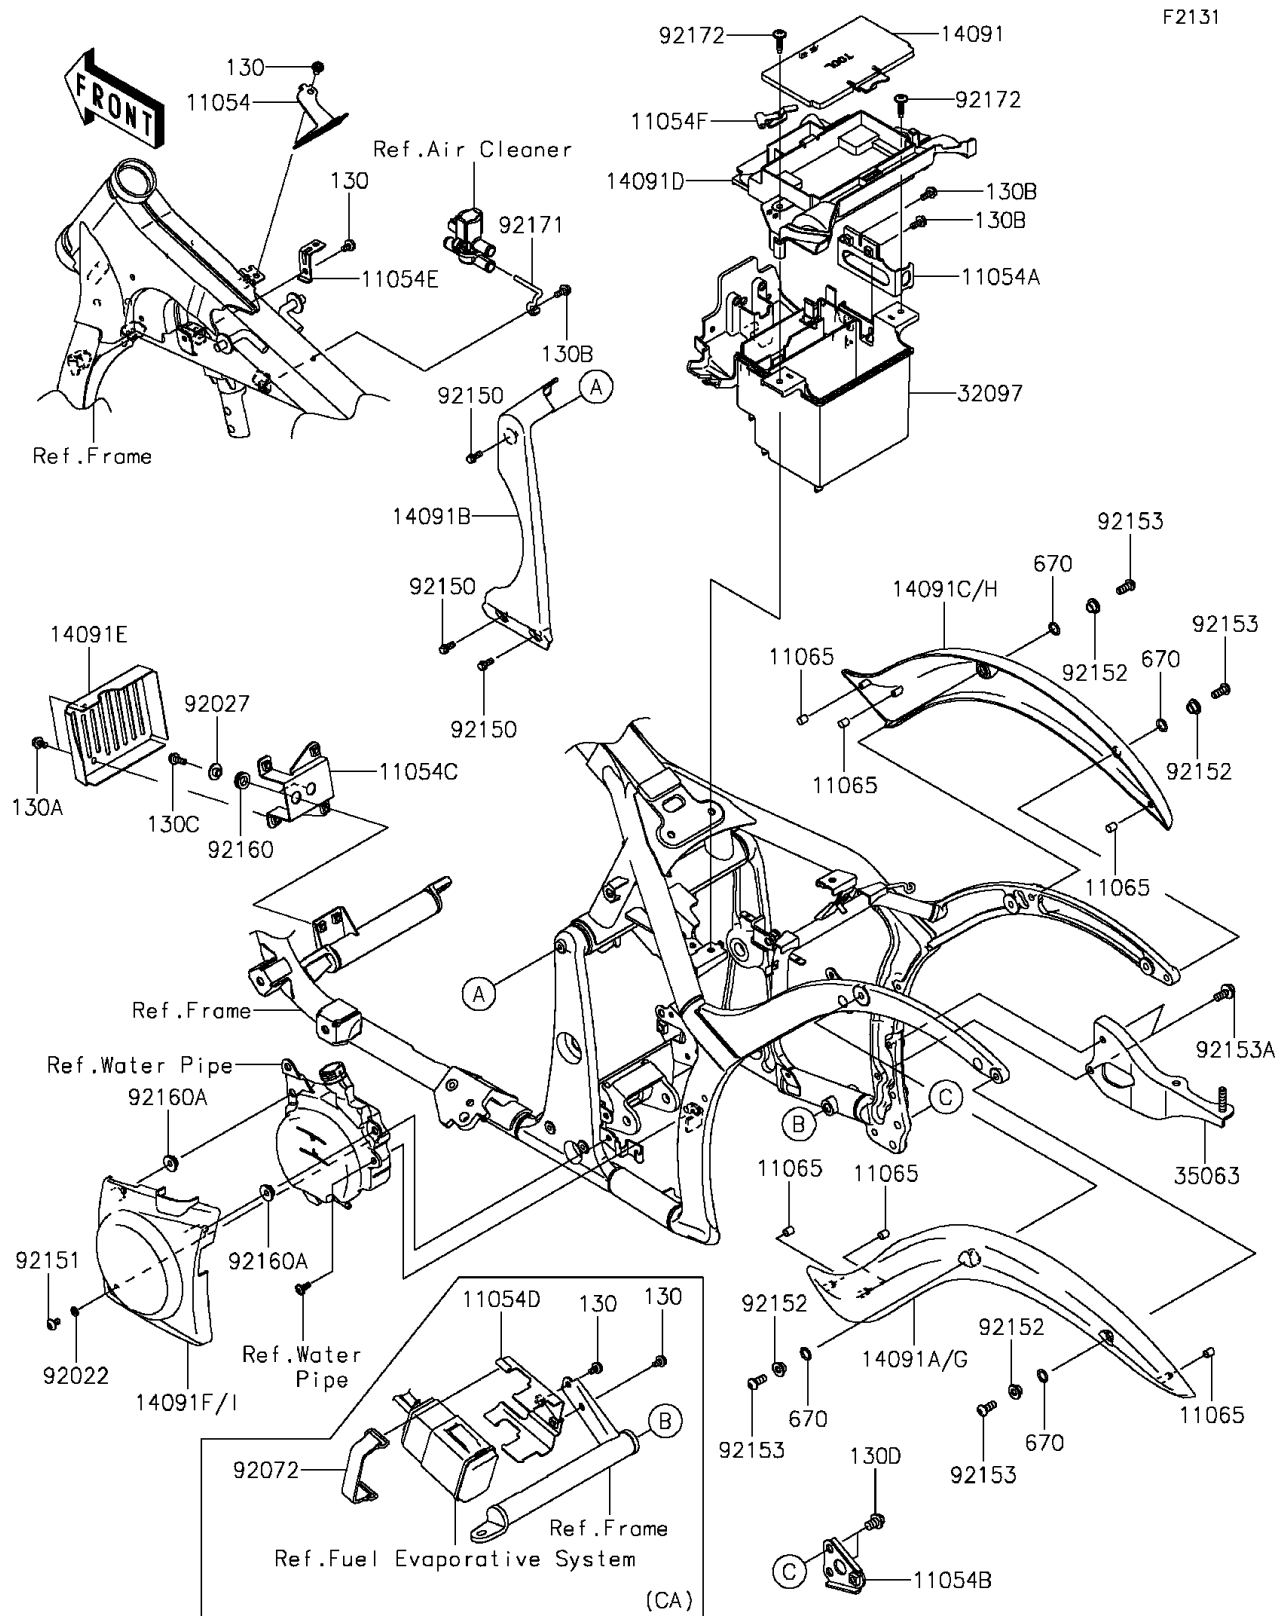

2014 Vulcan 900 Classic

PARTS DIAGRAM

Frame Fittings

2014 Vulcan 900 Classic

PARTS LIST Frame Fittings

ITEM NAME	PART NUMBER	QUANTITY
-----------	-------------	----------
