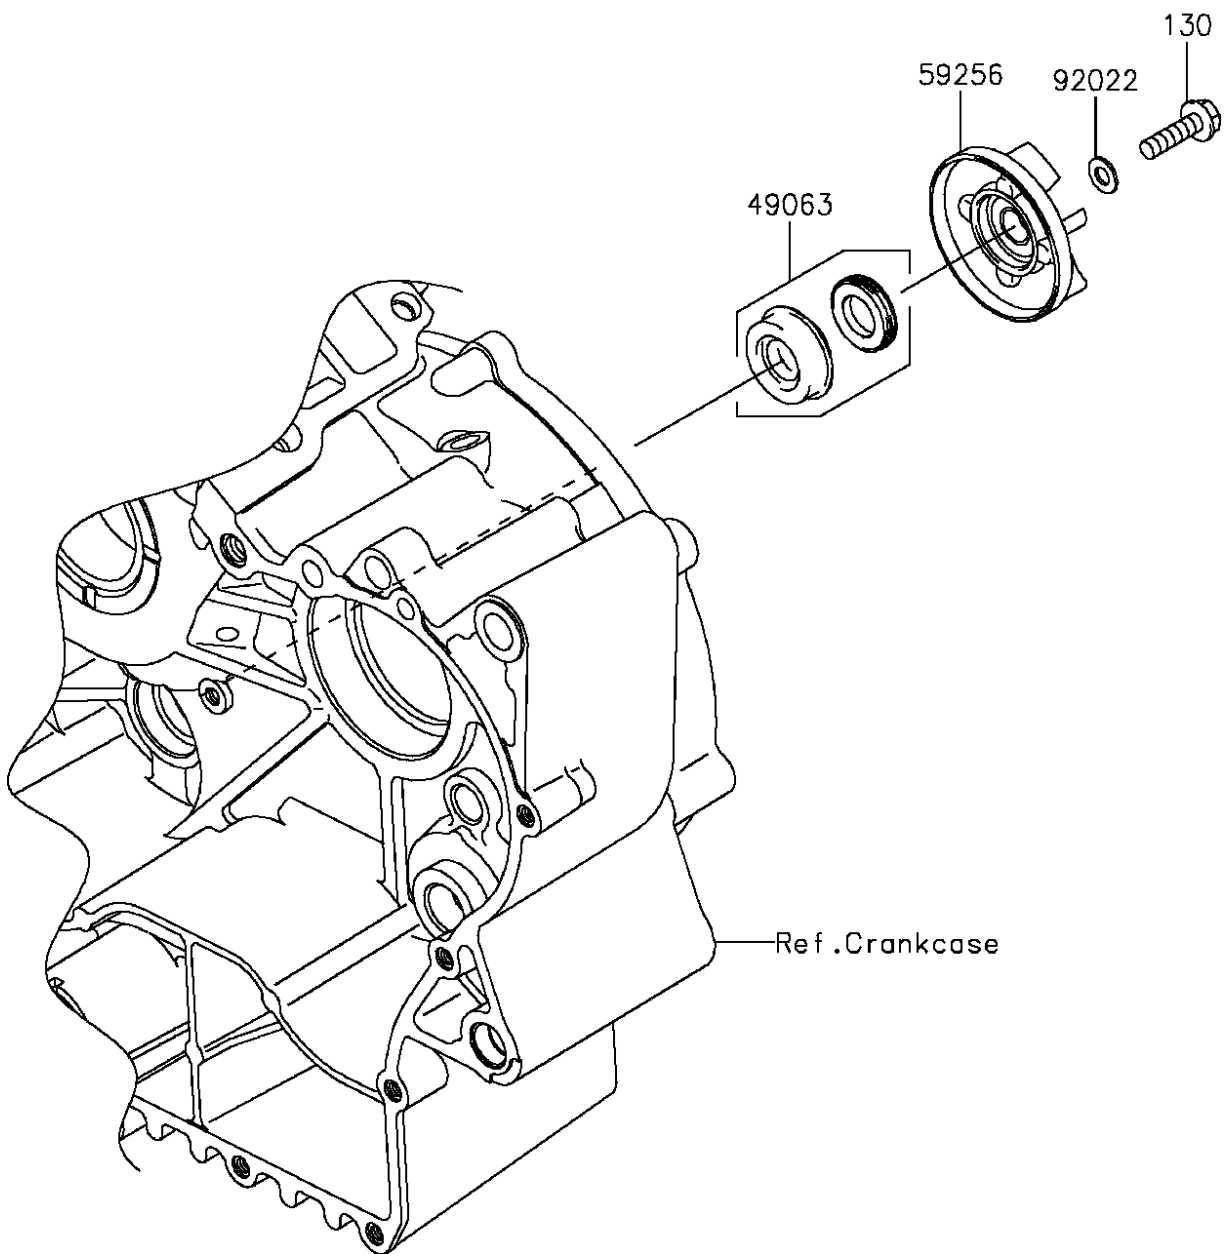

2014 Vulcan 900 Classic

PARTS DIAGRAM

Water Pump

E3031

2014 Vulcan 900 Classic

PARTS LIST

Water Pump

ITEM NAME

PART NUMBER

QUANTITY
